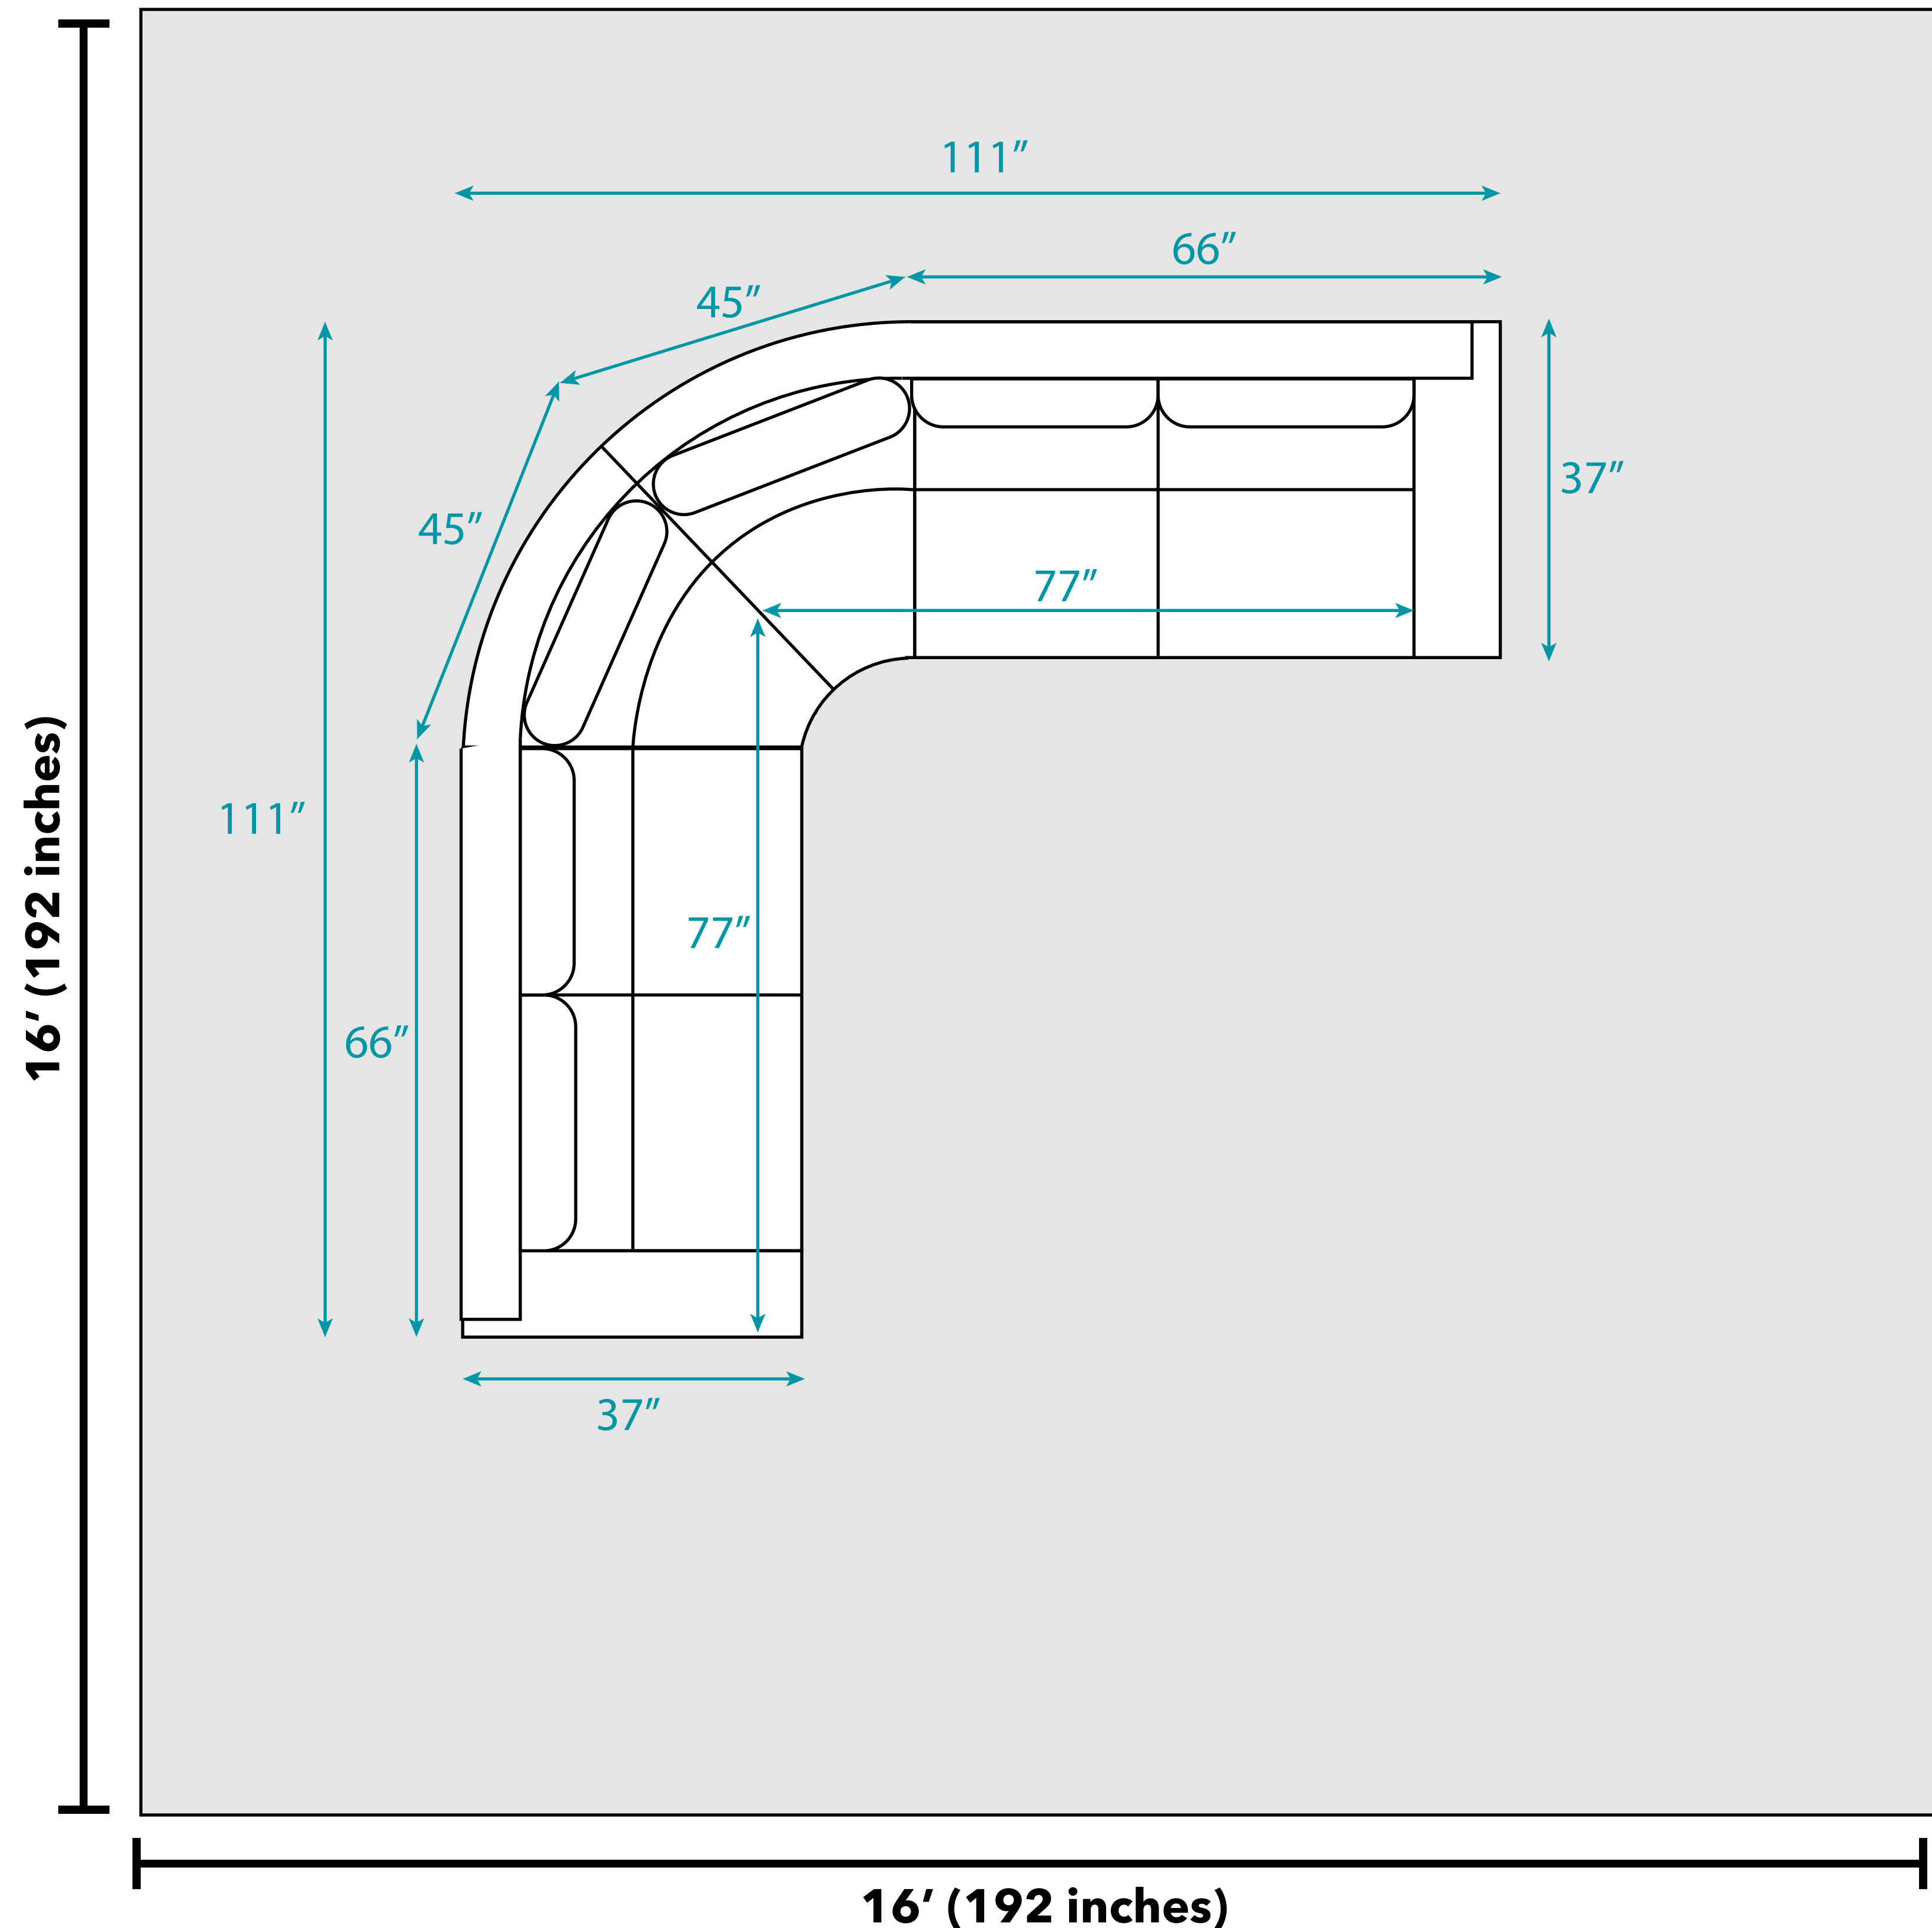

## Floor Plan

### National Average Living Room Size

As of 2020, Dimensions Guide estimates that the average living room is a 16x16 foot square. Depending on the size of your home, including the number of people in your household, it may make sense for your living room to be a different size or shape. All measurements are approximate and are provided for informational purposes only.

### Overall Dimensions:

- Overall: 111" L x 111" W x 39" H
- Left-Facing Loveseat: 66" L x 37" W x 39" H
- Corner Wedge: 45" L x 45" W x 39" H
- Right-Facing Loveseat: 66" L x 37" W x 39" H

### Additional Dimensions:

- Seat cushions are 22" deep and 19" high off the ground
- Armrests are 11" wide and 25" high off the ground
- Legs are 3" tall
- Inside seating width: 77"

**Door width required for delivery: 35"**