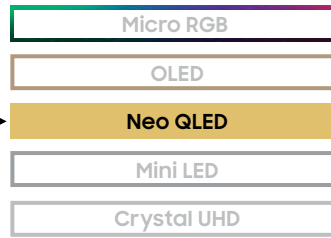

CLASS HIERARCHY

SIZE CLASS

75"	QN75QN80HDFXZA
65"	QN65QN80HDFXZA
55"	QN55QN80HDFXZA

Experience Quantum Dot color that stays bold in bright scenes, enhancing the full array of Mini LEDs that deliver precise brightness and contrast. Details come to life in brilliant 4K, enhanced with our AI-powered processor to make low-res content look clear and vibrant.¹

TOP 10 KEY FEATURES

- | | |
|---|--|
| <ol style="list-style-type: none"> 1. Quantum Mini LED Full Array 2. NQ4 AI Gen2 Processor² 3. Motion Xcelerator 144Hz³ 4. 4K AI Upscaling² 5. Auto HDR Remastering | <ol style="list-style-type: none"> 6. Color Booster Pro¹ 7. AI Customization Mode¹ 8. Active Voice Amplifier Pro and Adaptive Sound Pro 9. Dolby Atmos and Object Tracking Sound Lite 10. Vision AI Companion⁴ |
|---|--|

PICTURE (PANEL)

- Display Type: Neo QLED 4K
- Refresh Rate: 144Hz (VRR Support)
- Lighting Technology: Quantum Mini LED
- Display Resolution: 4K (3,840 x 2,160)
- Anti Reflection: N/A
- Viewing Angle: Wide Viewing Angle
- Dimming Technology: Ultimate Mini LED Dimming

DESIGN

- TV Design: Monolith Edge
- Bezel Type: 3 Bezel-less
- Front Color: Titan Black
- Stand Type: Round Feet
- Stand Color: Black
- Adjustable Stand: Yes

CONNECTIVITY

- Wi-Fi: Yes (Wi-Fi 7)
- Bluetooth: Yes (BT5.3)
- One Connect Box: N/A
- HDMI Inputs⁶: 4 Ports
- HDMI Maximum Input Rate: 4K 144Hz (for HDMI 1/2/3/4)
- HDMI Audio Return Channel: eARC
- HDMI-CEC: Yes
- USB Ports: 2 x USB-A
- Ethernet (LAN): Yes
- Digital Audio Out (Optical): Yes
- RF Connection: Yes
- RS-232C Input: Yes