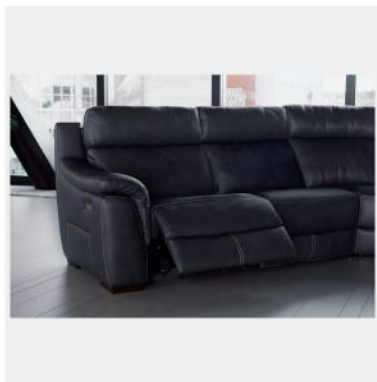

1558076 - NatuzziGroup Leather Reclining Sectional

Before purchasing your furniture, please measure your space and note all item measurements to ensure the item will fit your space.

General Dimensions:

Length: 119.2"

Width: 119.2"

Height: 40.1"

Additional Dimensions:

Back Height: 22"

Seat Depth: 19"

Seat Height: 19"

Room Plan:

Entry width required for delivery: 36"

Living Room Size

Living rooms vary in shapes and sizes. The layout is scaled to 15' x 15' for visual purposes.