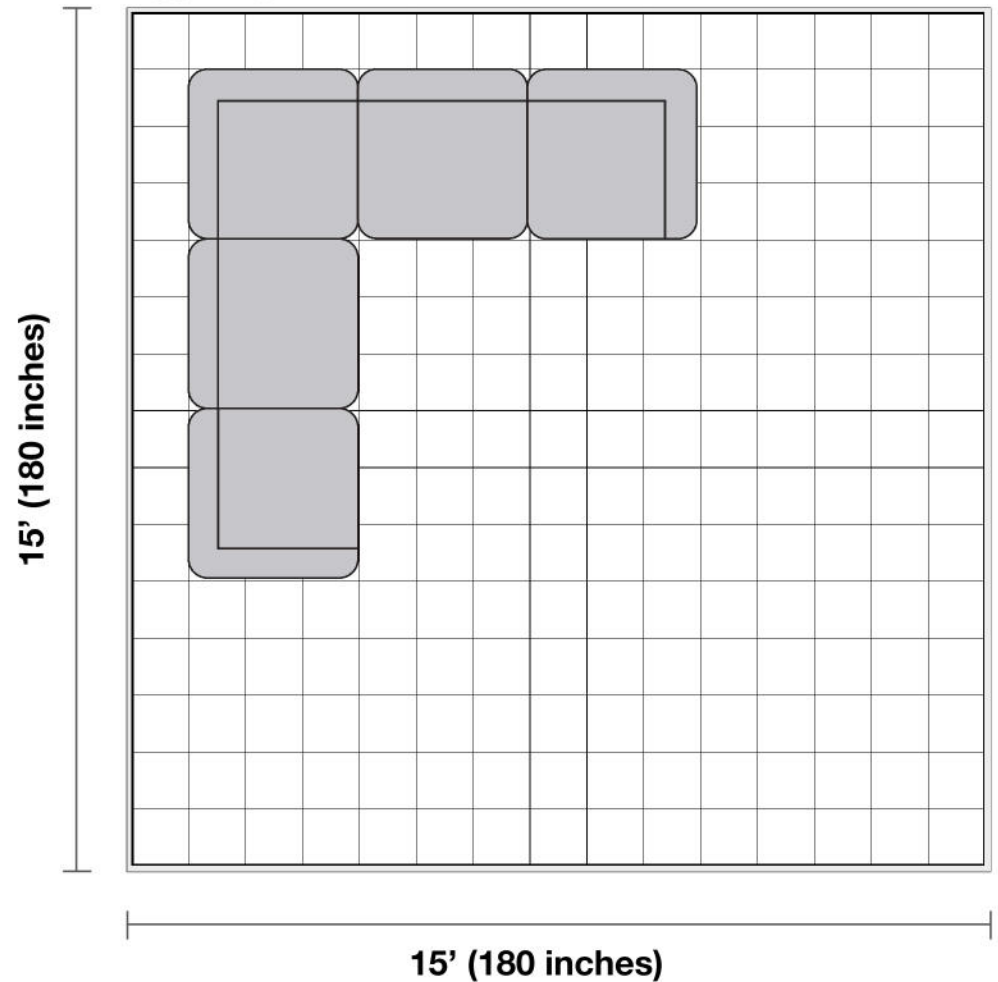

1558076 - NatuzziGroup Leather Reclining Sectional

Before purchasing your furniture, please measure your space and note all item measurements to ensure the item will fit your space.

General Dimensions:

Length: 119.2"

Width: 119.2"

Height: 40.1"

Additional Dimensions:

Back Height: 22"

Seat Depth: 19"

Seat Height: 19"

Room Plan:

Entry width required for delivery: 36"

Living Room Size

Living rooms vary in shapes and sizes. The layout is scaled to 15' x 15' for visual purposes.