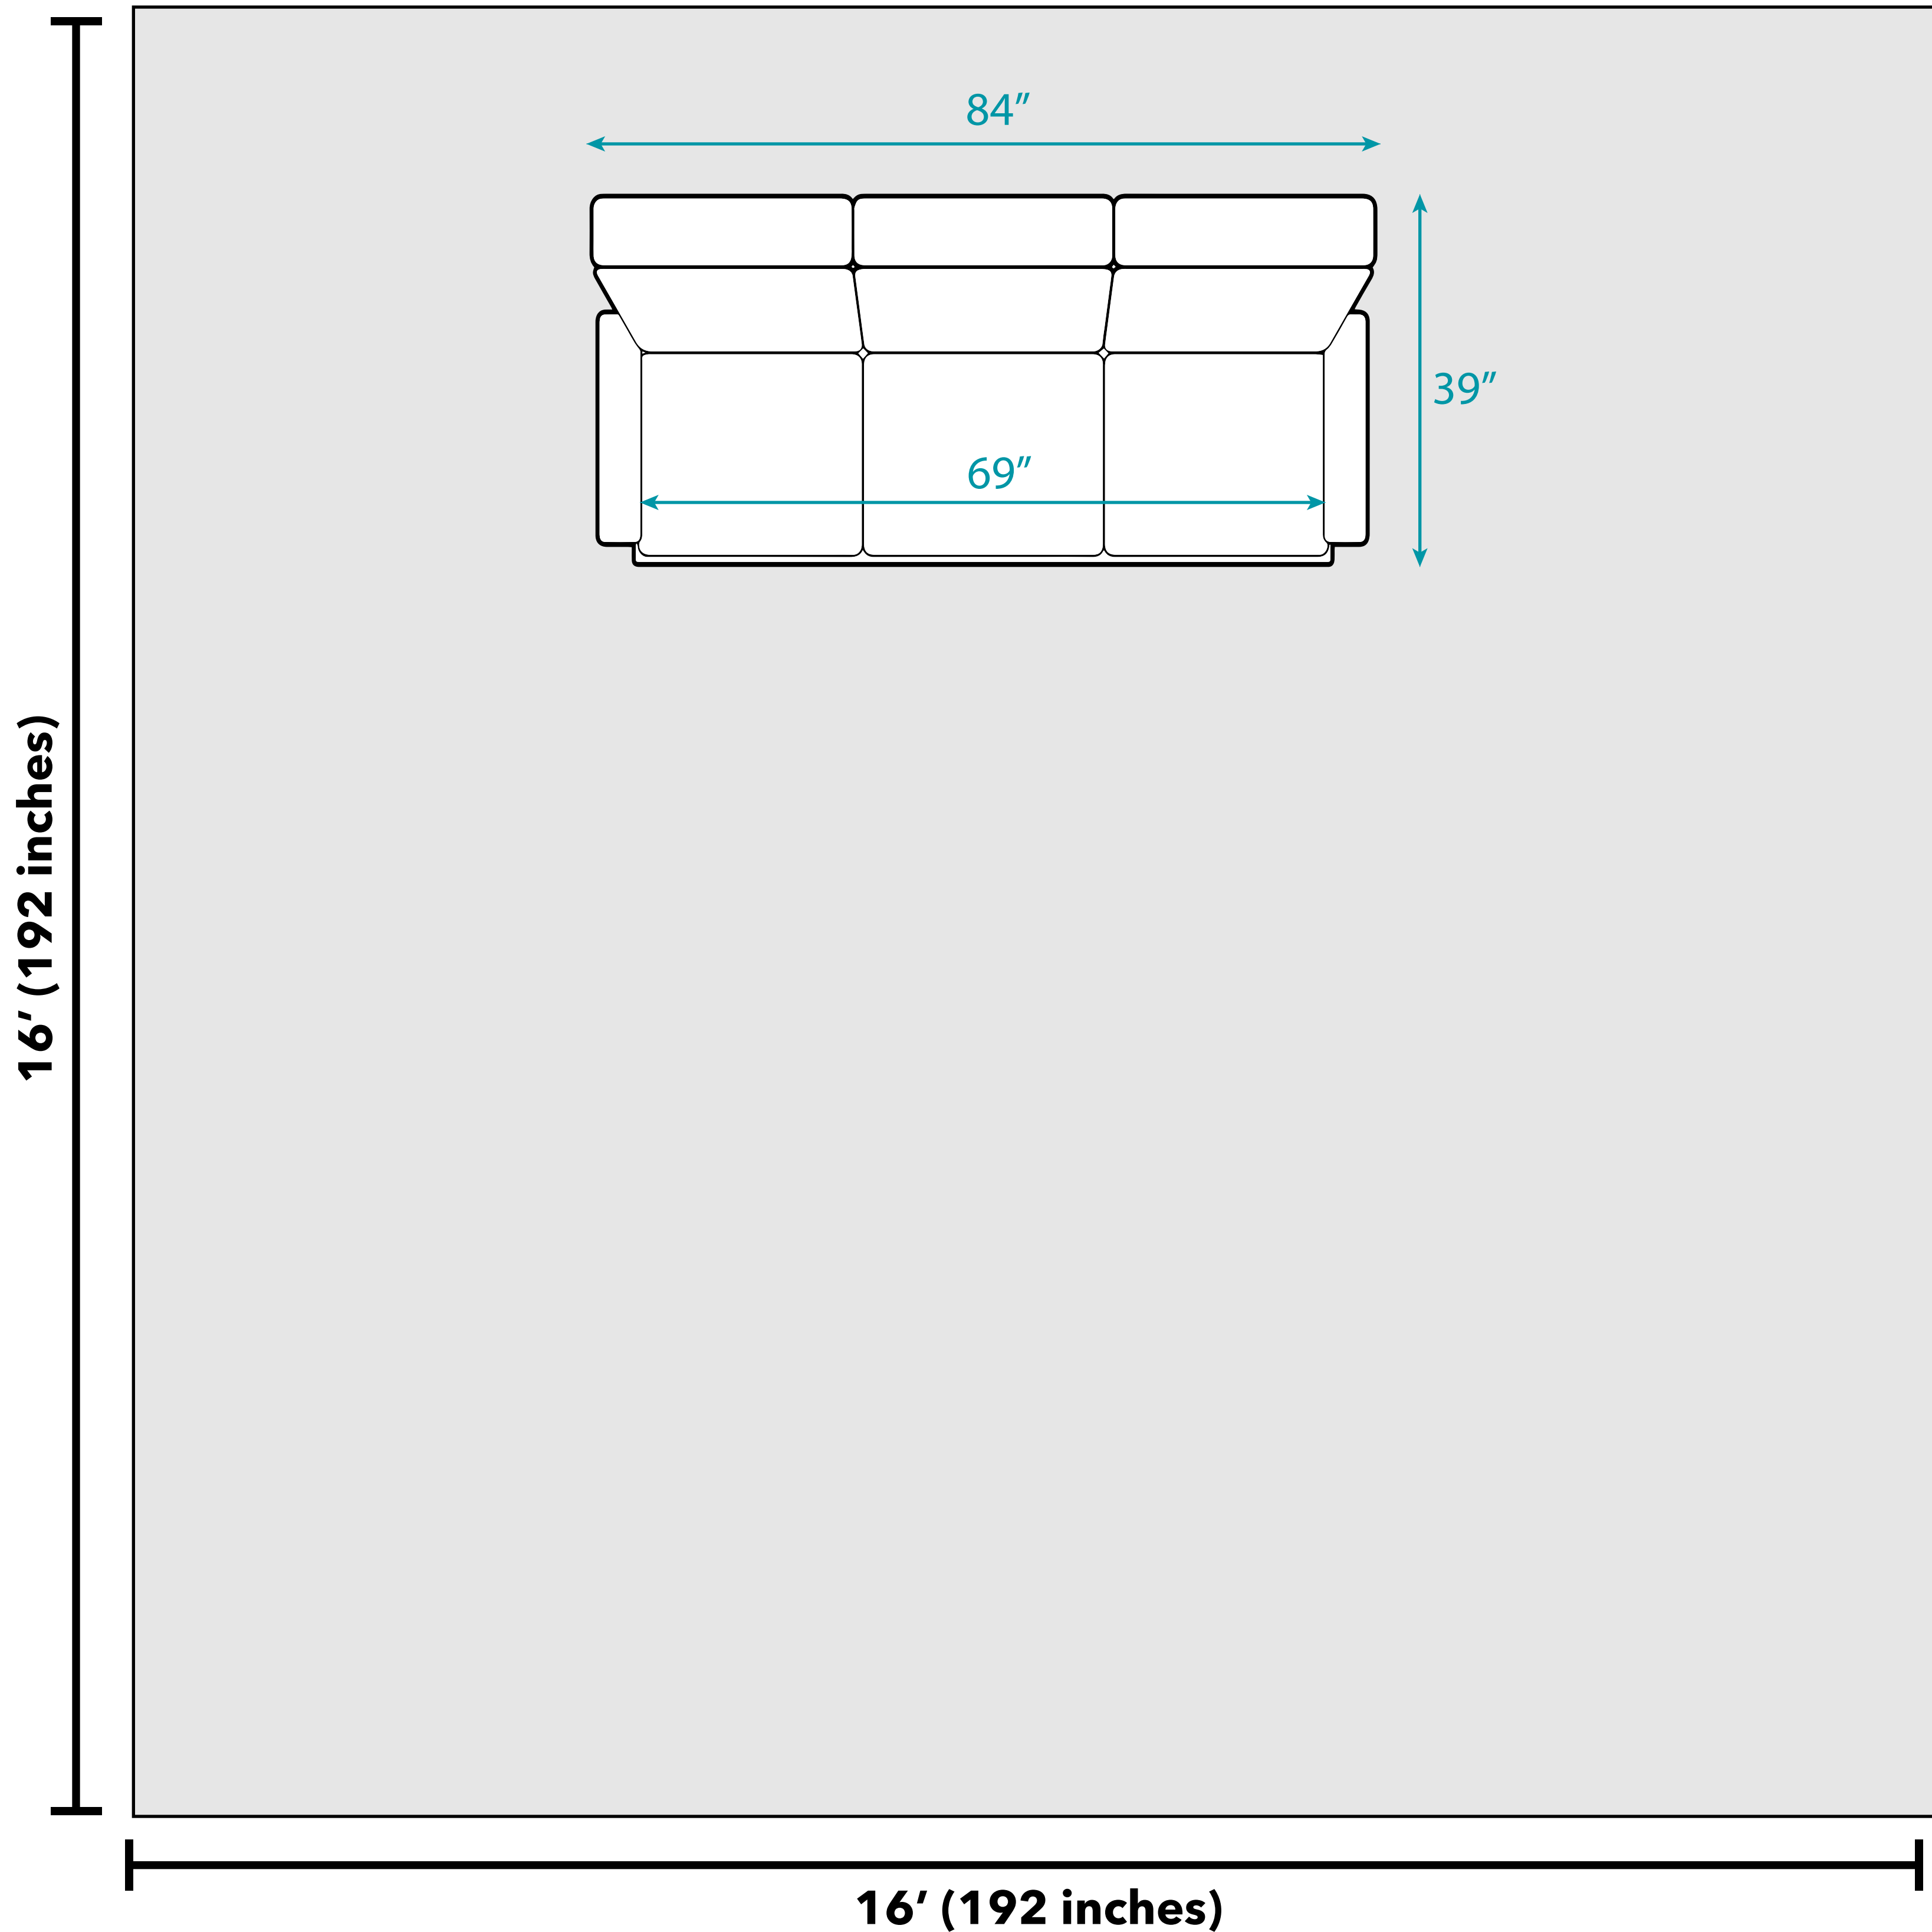

Abbyson™

Floor Plan

Kramer Leather Power Reclining Sofa

Overall Dimensions:

- Sofa: 84" L x 39" W x 41" H
- Inside seating width: 69"

Additional Dimensions:

- Seat cushions are 21.5" deep and 20" high off the ground
- Armrests are 8.5" wide and 25" high off the ground
- Fully reclined length is 64.5" long
- Legs are 2" tall
- Requires approximately 5" from the wall to fully recline

National Average Living Room Size

As of 2023, Dimensions Guide estimates that the average living room is a 16x16 foot square. Depending on the size of your home, including the number of people in your household, it may make sense for your living room to be a different size or shape. All measurements are approximate and are provided for informational purposes only.

Door width required for delivery: 27"