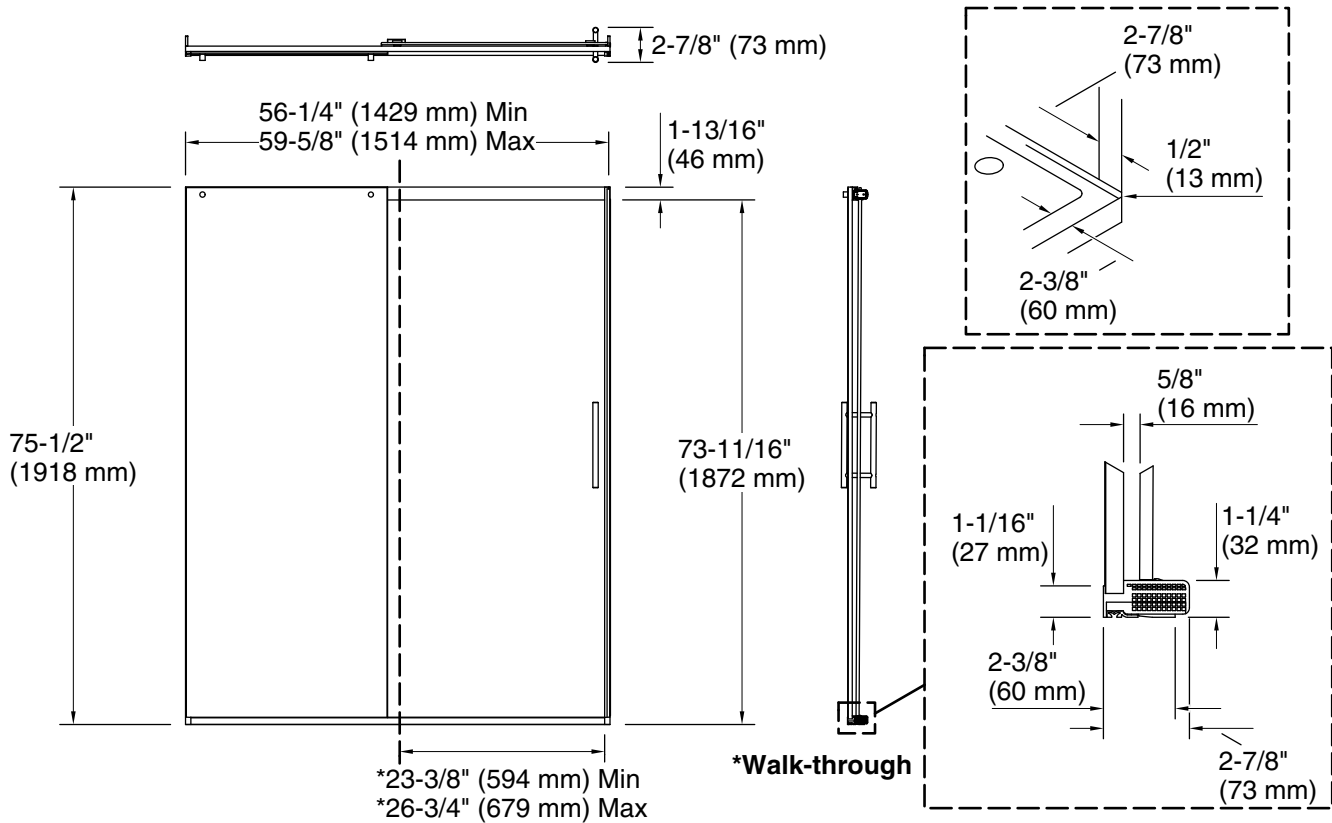

#### Installation

- Fits opening widths 56-1/4" - 59-5/8" (1429 - 1514 mm)
- 75-1/2" (1918 mm) tall, with a lofty 72-11/16" (1846 mm) minimum head clearance
- 3-3/8" (86 mm) width adjustment
- Out-of-plumb adjustability simplifies installation
- Door can be installed to open to the left or right to suit your bathroom layout
- For residential use only
- Not for use in hospitality

## Technical Information

All product dimensions are nominal.

Base-To-Wall	1/2" (13 mm)
Radius – Max:	
Shower Ledge Min	2-3/8" (60 mm)
Flat:	
Shower Wall Min	2-7/8" (73 mm)
Flat:	

## Notes

Install this product according to the installation instructions.

The vertical opening should be a minimum of 78-13/16" (2002 mm) to allow for installation clearance.