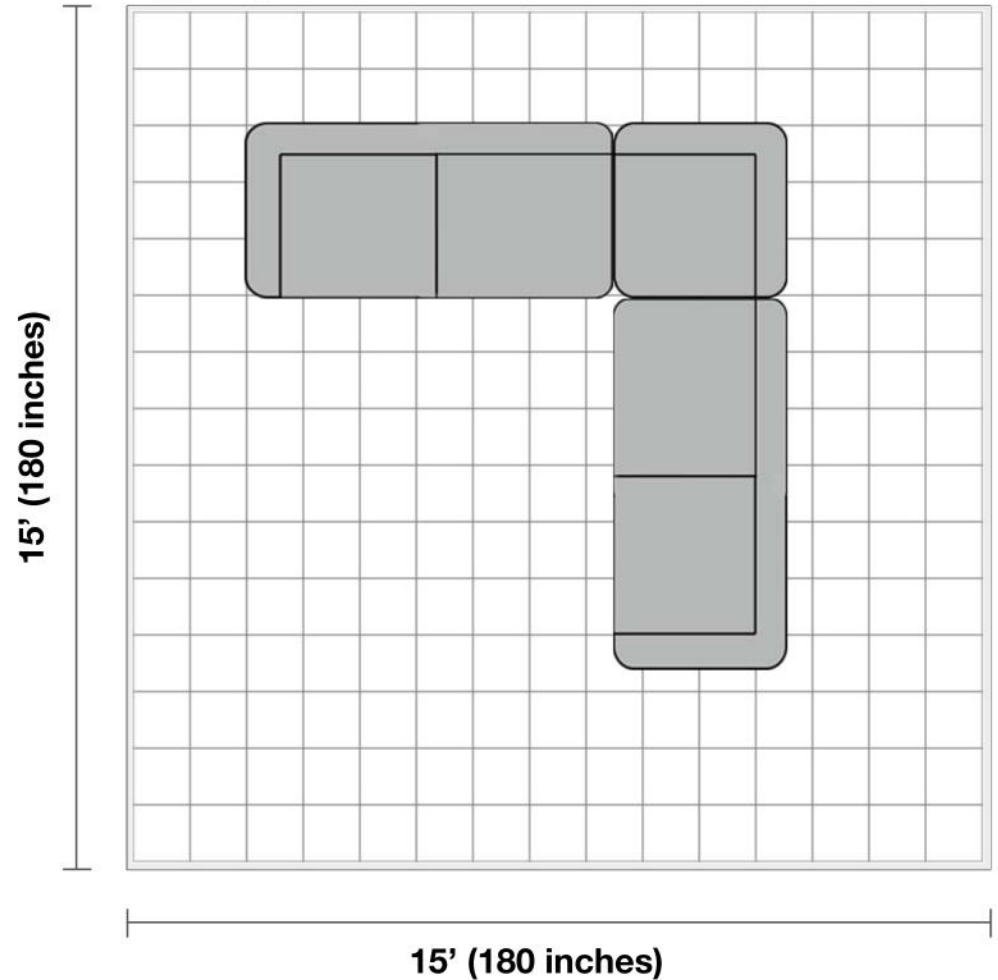

1549552 - Gemma Fabric Sectional

Before purchasing your furniture, please measure your space and note all item measurements to ensure the item will fit your space.

General Dimensions:

Left-Arm Facing: 75.1" L x 37.7" W x 34.2" H

Corner Wedge: 37.7" L x 37.7" W x 34.2" H

Right-Arm Facing: 75.1" L x 37.7" W x 34.2" H

Additional Dimensions:

Seat cushions are 21.2" deep and 18.1" high off the ground

Inside seating width: 64.5"

Armrests are 25.9" high off the ground

Room Plan:

Entry width required for delivery: 33.5"

Living Room Size

Living rooms vary in shapes and sizes. The layout is scaled to 15' x 15' for visual purposes.