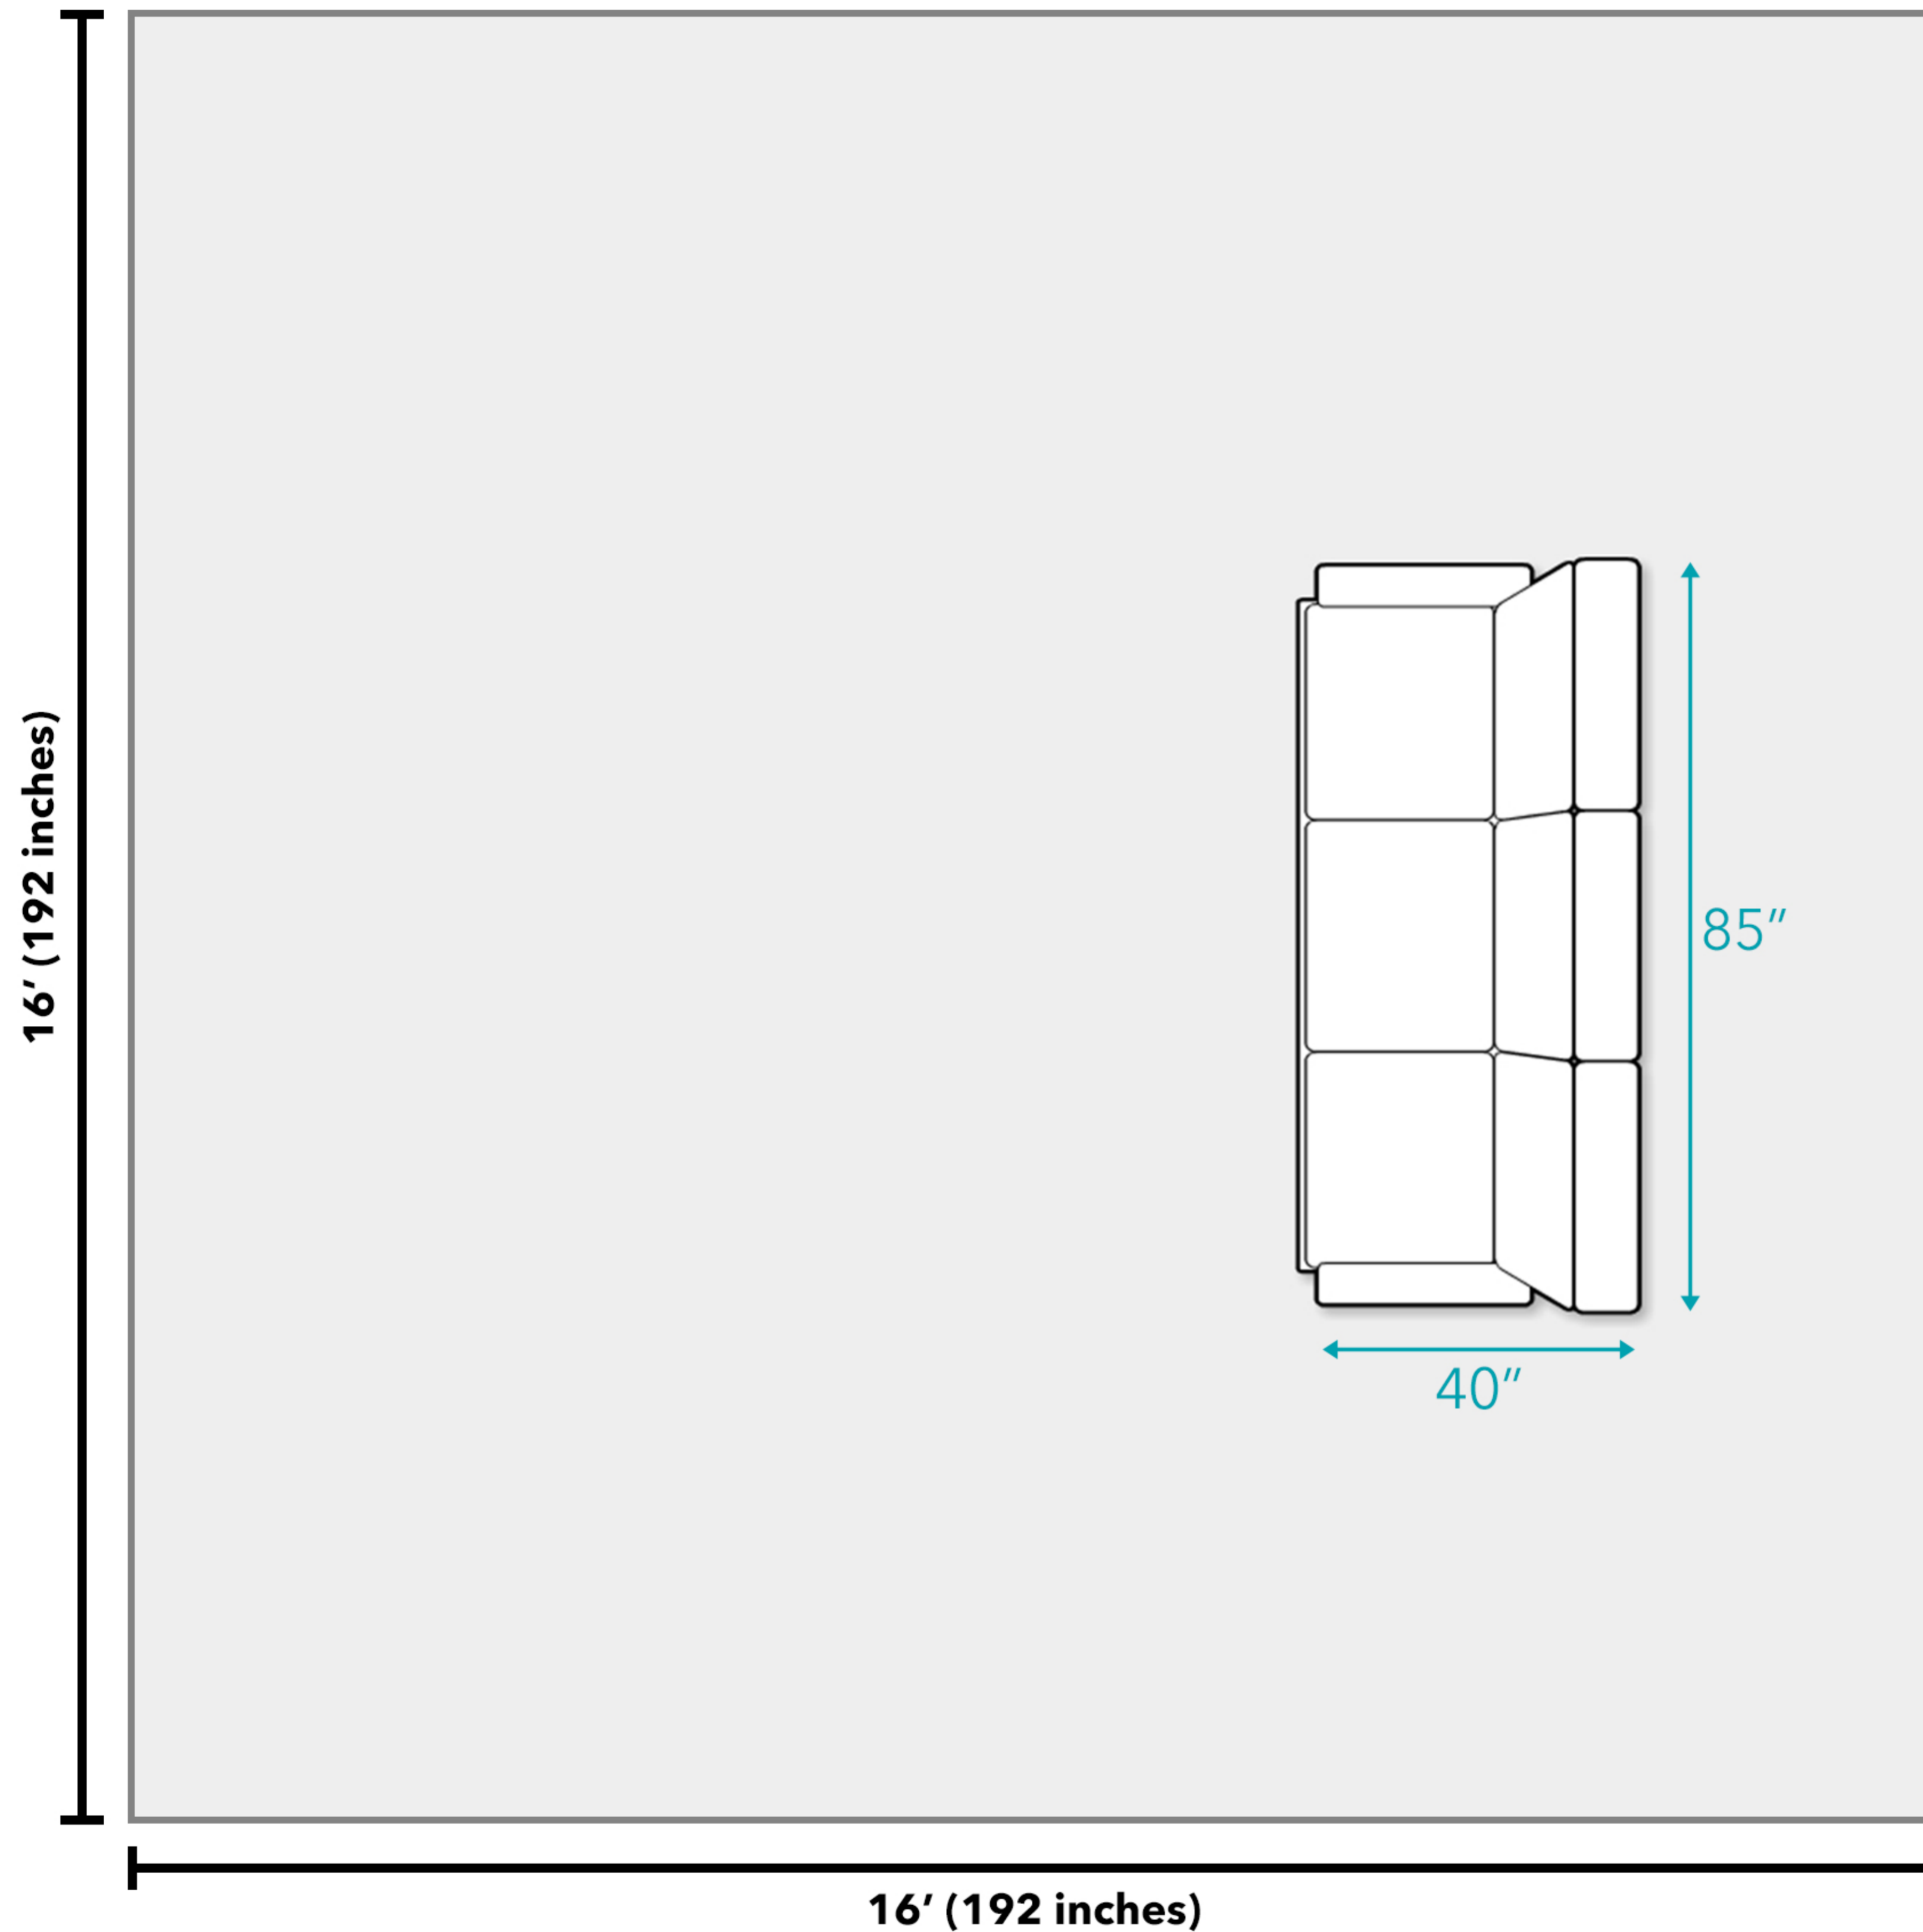

Floor Plan

National Average Living Room Size

As of 2018, Dimensions Guide estimates that the average living room is a 16x16 foot square. Depending on the size of your home, including the number of people in your household, it may make sense for your living room to be a different size or shape. All measurements are approximate and are provided for informational purposes only.

Laguna Top Grain Leather Sofa

Overall Dimensions:

- Sofa: 85" W x 40" D x 38" H

Additional Dimensions:

- Seat cushions are 24" wide, 22" deep and 10" high off the ground
- Armrests are 25" high off the ground and 6" wide
- Width between the sofa's arms: 72"
- Legs are 5.5" tall

Door width required for delivery: 33"