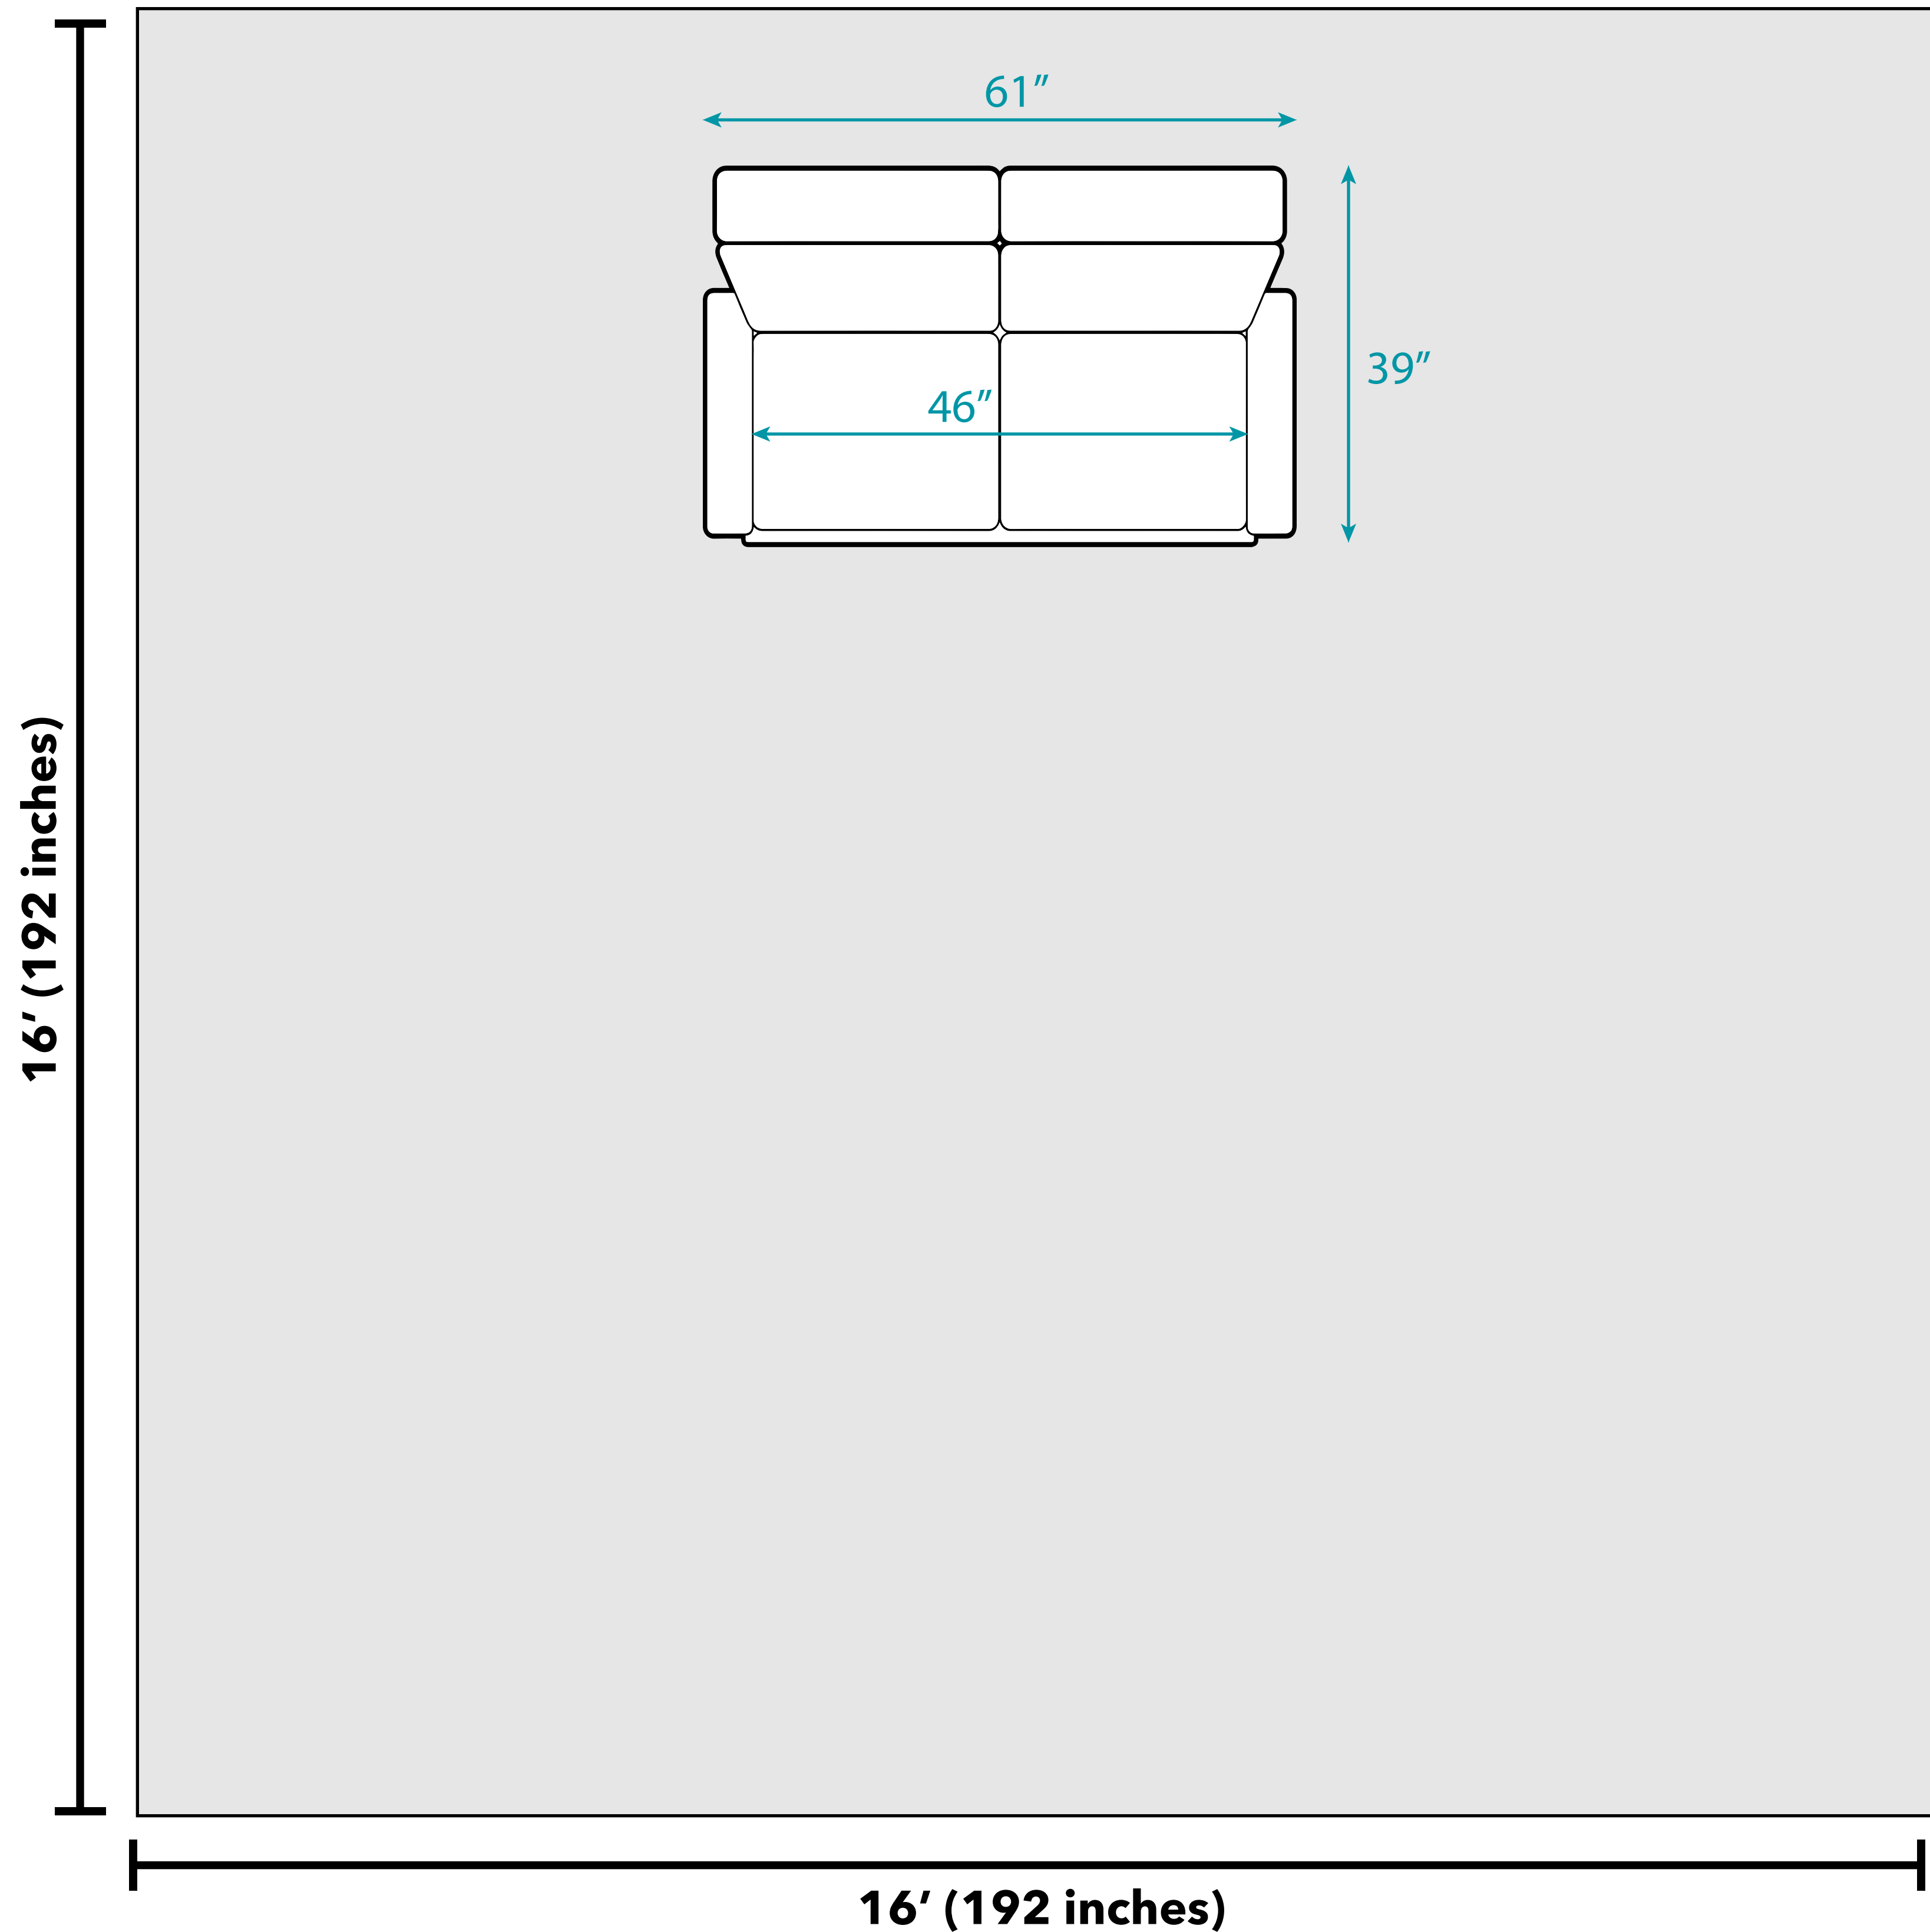

Floor Plan

Florentia Fabric Power Reclining Loveseat

Overall Dimensions:

- Power Loveseat: 61" L x 39" W x 41" H
- Inside Seating Width: 46"

Additional Dimensions:

- Seat cushions are 21" deep and 20" high off the ground
- Armrests are 8.5" wide and 24" high off the ground
- Fully reclined length is 43" long
- Requires approximately 4-6" of space away from the wall to fully recline

National Average Living Room Size

As of 2021, Dimensions Guide estimates that the average living room is a 16x16 foot square. Depending on the size of your home, including the number of people in your household, it may make sense for your living room to be a different size or shape. All measurements are approximate and are provided for informational purposes only.

Door width required for delivery: 27"