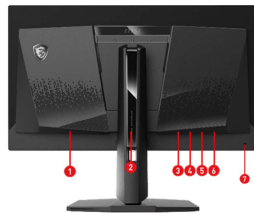

CONNECTIONS

1. AC-in
2. 5-way Joystick Navigator
3. 2 x HDMI™ 2.1
4. Display Port (1.4a)
5. USB Type-C (PD 15W)
6. Headphone out
7. Kensington lock