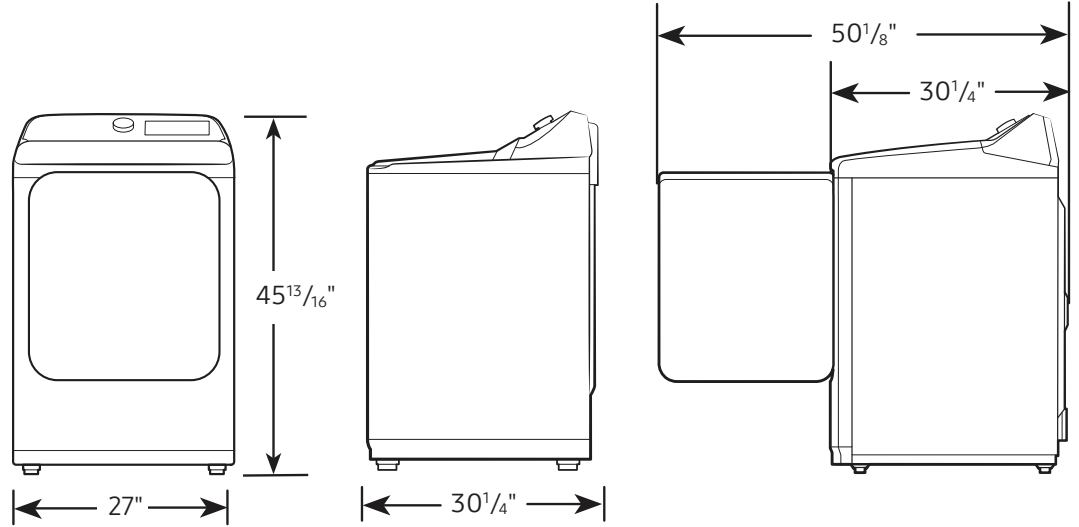

DVG55A7300E

Samsung 7.4 cu. ft. Smart Gas Dryer with Steam Sanitize+

Dimensions

Required dimensions for installation:

Installation Specifications – Side-by-Side

If the washer and dryer are installed together or the dryer alone, the closet front must have two unobstructed air openings for a combined minimum total area of 72-inch². Your washer alone does not require a specific air opening.

Alcove or closet installation
Minimum clearance for closet and alcove installations: