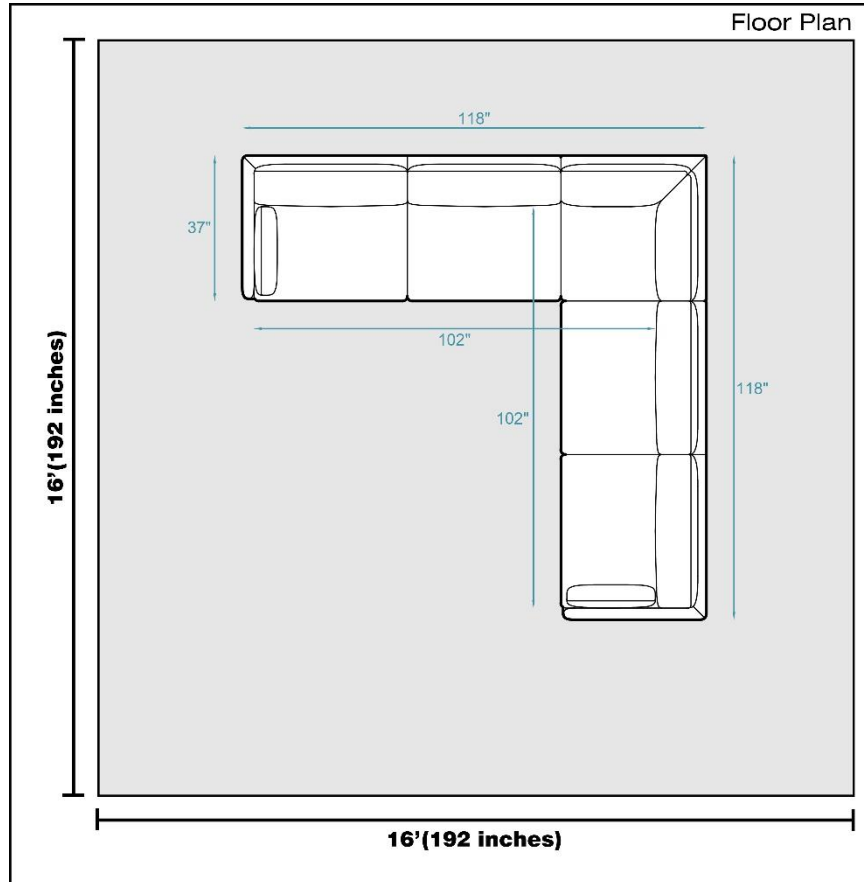

Simone 3-piece Leather Set

Overall Dimensions:

- LSF Loveseat: 81" L x 37" W x 34.5" H
- RSF Loveseat: 81" L x 37" W x 34.5" H
- Corner: 39" L x 39" W x 34.5" H

Additional Dimensions:

- LSF Loveseat Seat Depth: 24"
- RSF Loveseat Seat Depth: 24"
- Corner Seat Depth: 23"
- Seat Height: 18"
- Arm Height: 29"
- Arm Width: 3"
- Legs are 6" tall

Door width required for delivery: 23"