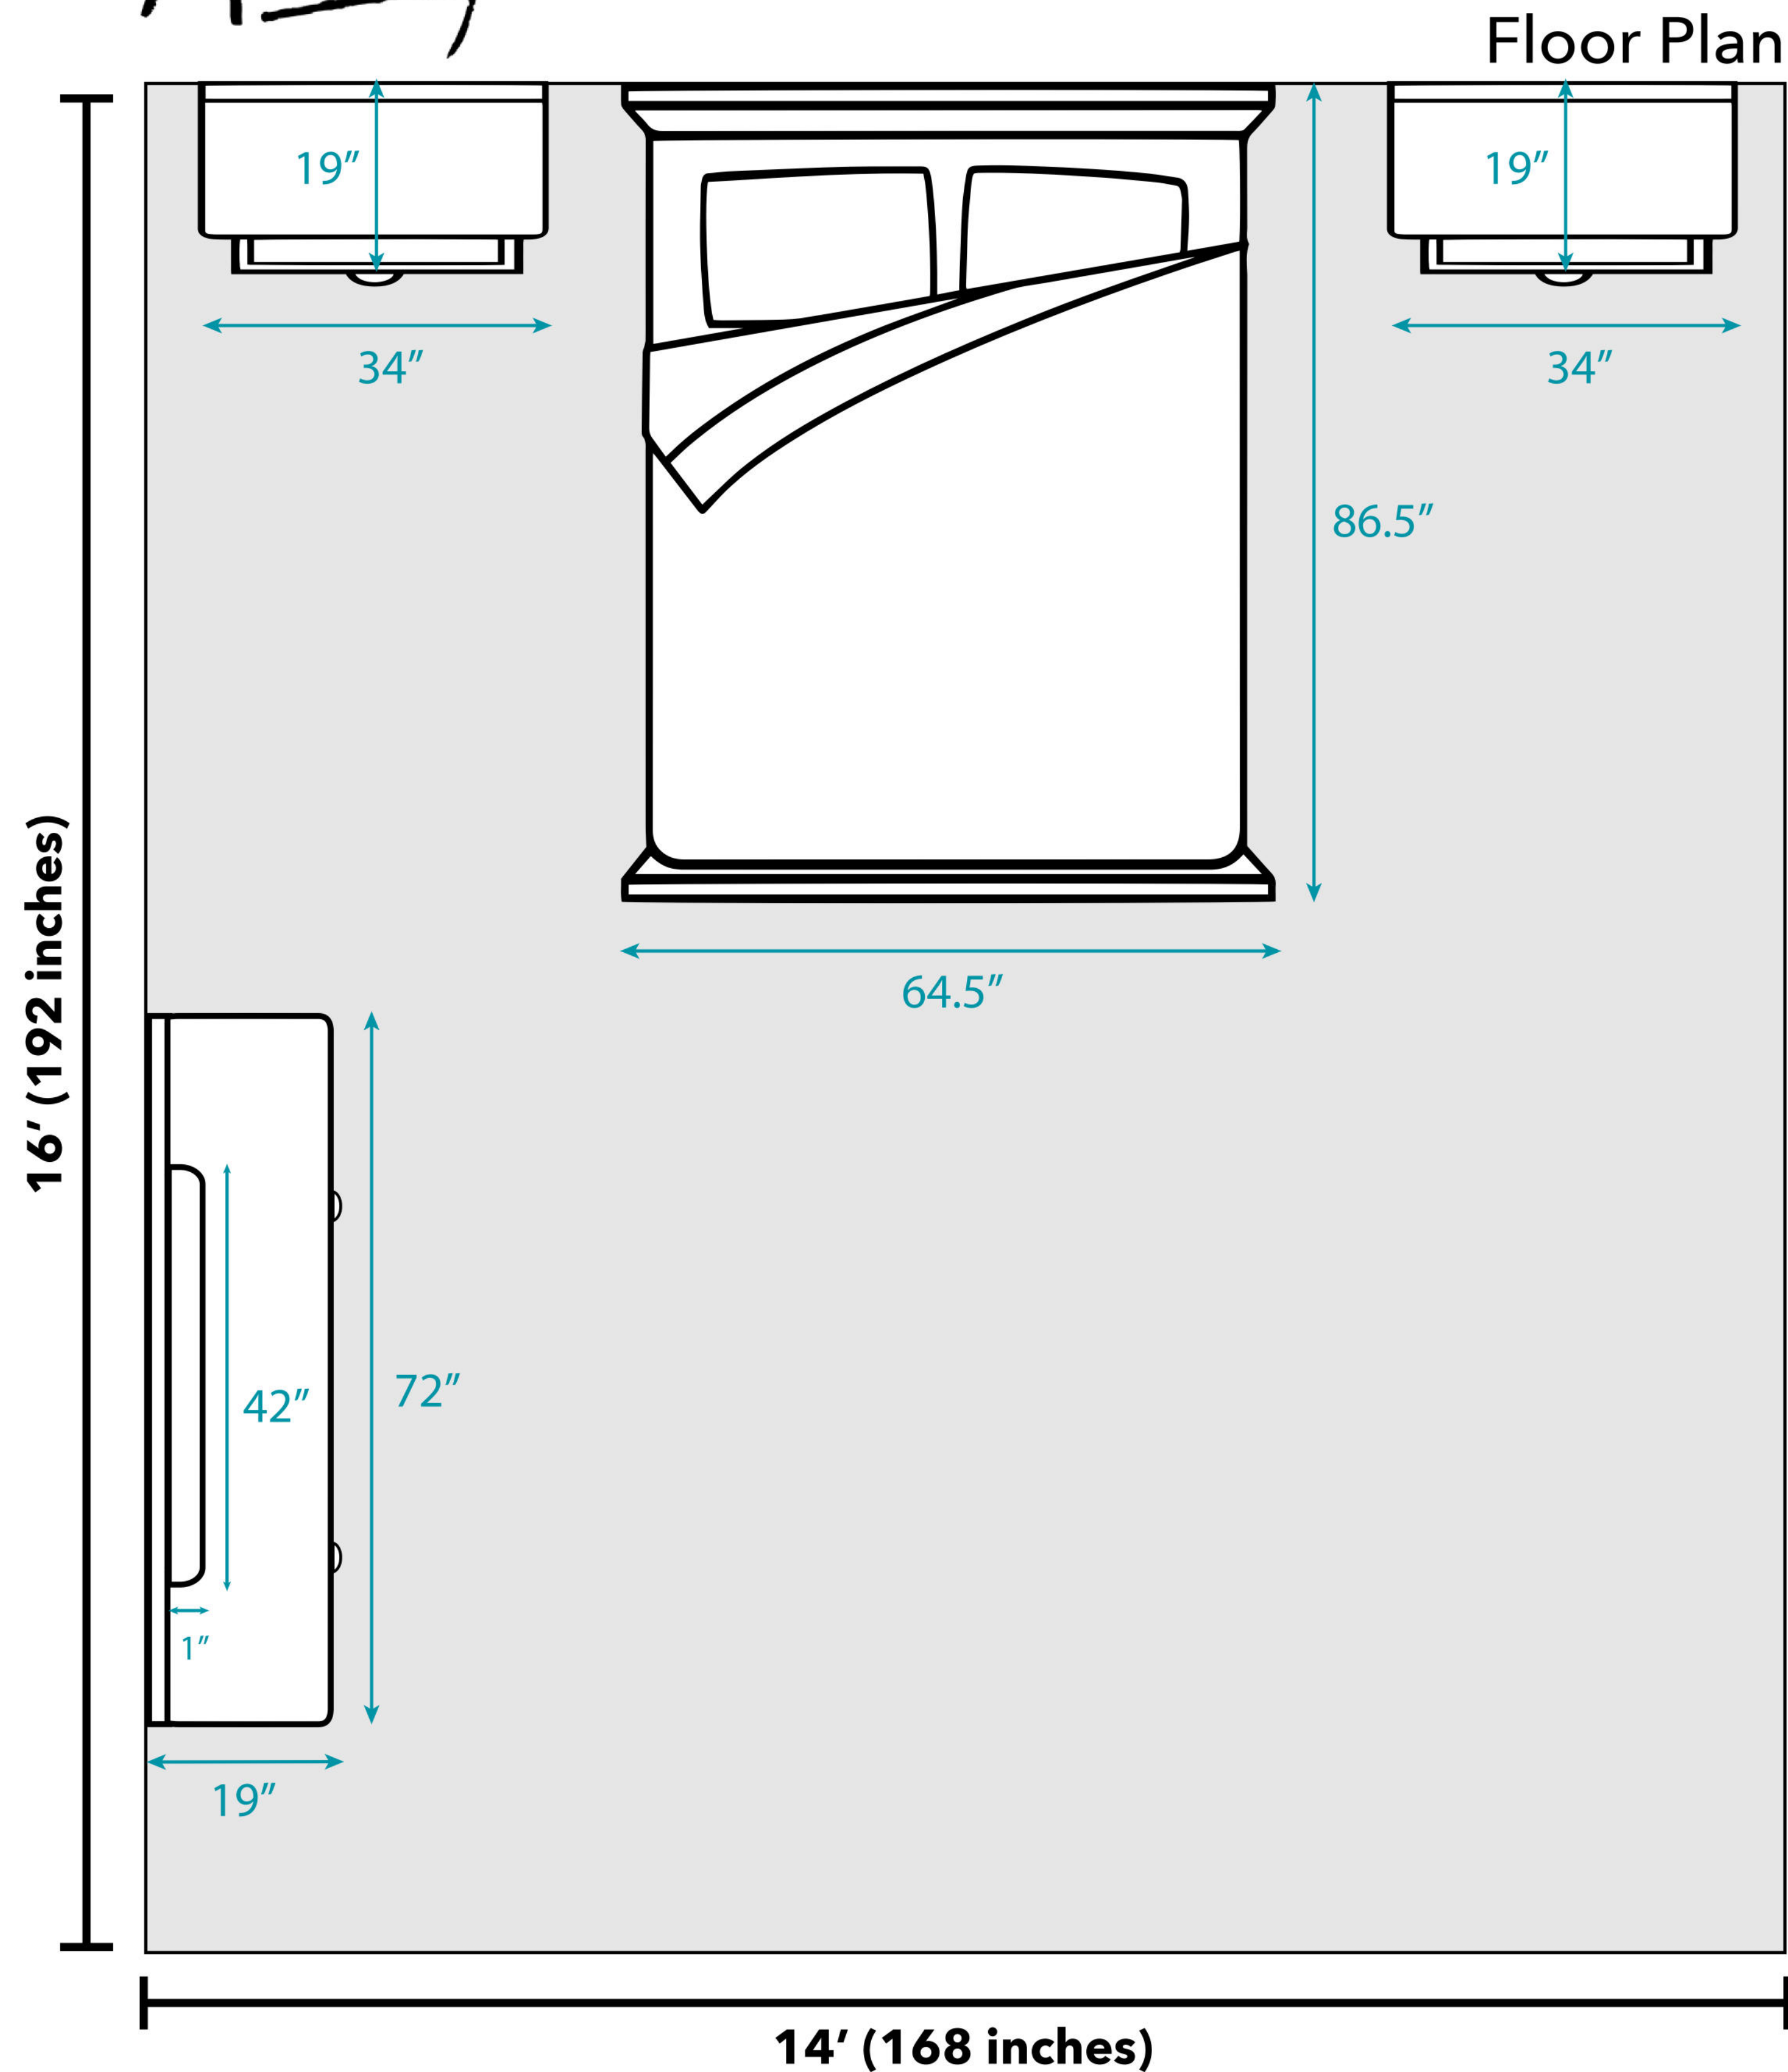

## National Average Bedroom Size

As of 2023, Quora estimates that the average master bedroom is a 14 x 16 foot square. Depending on the size of your home, including the number of people in your household, your bedroom may be a different size or shape. All measurements are approximate and are provided for informational purposes only.

### Overall Dimensions:

- Queen Bed: 64.5"W x 86.5"D x 60"H
- Nightstand: 34"W x 19"D x 24"H
- 6-Drawer Dresser: 72"W x 19"D x 36"H
- Mirror: 42"W x 1"D x 38"H

### Additional Dimensions:

- Headboard is 60" tall
- Footboard is 13.75" tall
- Queen Bed Interior Mattress Support Dimensions: 82" x 61"
- Nightstand and Dresser Base Height: 2.5"
- Nightstand Drawer Interior: 28" W x 13" D x 6.5" H
- Dresser Drawer Interior: 31.5" W x 13" D x 7.5" H
- Bed Foot Height: 2"

**Door width required for delivery: 26"**