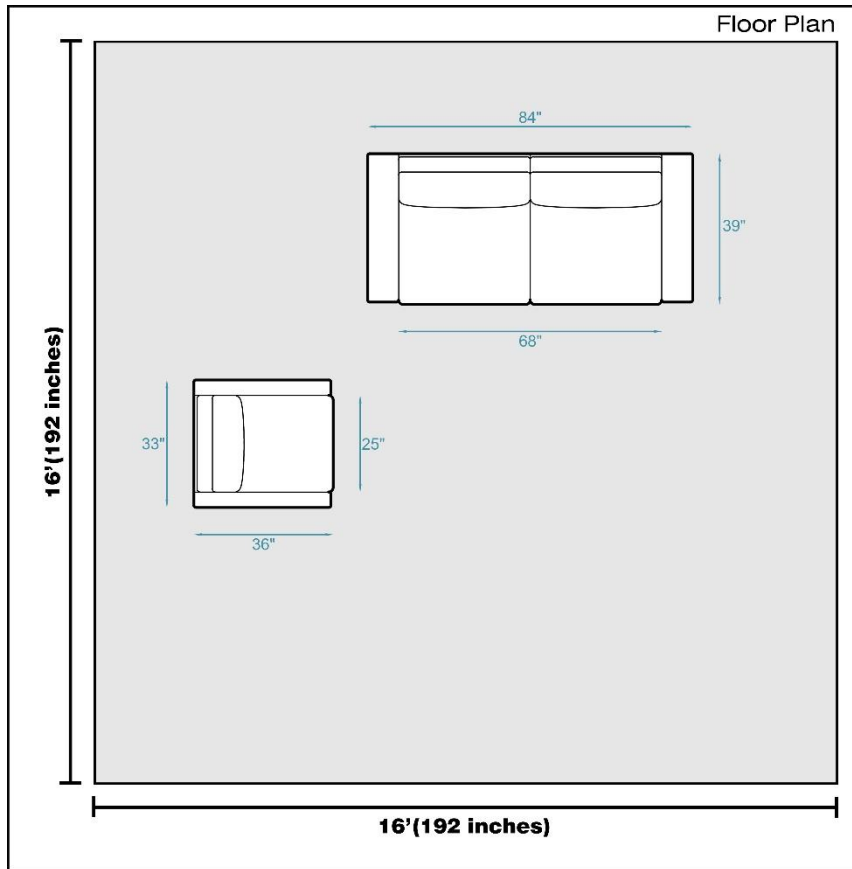

LEATHER
VENTURE

Durant 2-piece Leather Set

Overall Dimensions:

- Sofa: 84" L x 39" W x 34" H
- Swivel Chair: 33" L x 36" W x 34" H

Additional Dimensions:

- Sofa Seat Depth: 25"
- Swivel Chair Seat Depth: 22"
- Seat Height: 18"
- Sofa Arm Height: 24"
- Swivel Chair Arm Height: 26"
- Sofa Arm Width: 8"
- Swivel Chair Arm Width: 4"
- Sofa Legs are 2" tall

Door width required for delivery: 24"