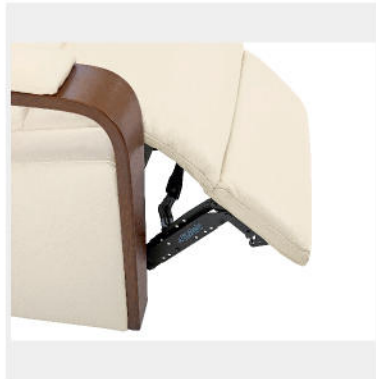

1441613-Leather Power Loveseat with Power Headrests & Zero Gravity

Before purchasing your furniture, please measure your space and note all item measurements to ensure the item will fit your space.

General Dimensions:

Power Reclining Sectional: 58.2" L x 39.7" W x 41.3" H

Inside seating width: 47.6"

Additional Dimensions:

Seat cushions are 20.8" deep and 20" high off the ground

Armrests are 24.8" high off the ground

Length of power cable: 98"