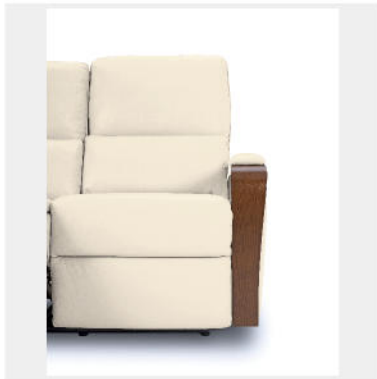

1441613-Leather Power Loveseat with Power Headrests & Zero Gravity

Before purchasing your furniture, please measure your space and note all item measurements to ensure the item will fit your space.

General Dimensions:

Power Reclining Sectional: 58.2" L x 39.7" W x 41.3" H

Inside seating width: 47.6"

Additional Dimensions:

Seat cushions are 20.8" deep and 20" high off the ground

Armrests are 24.8" high off the ground

Length of power cable: 98"