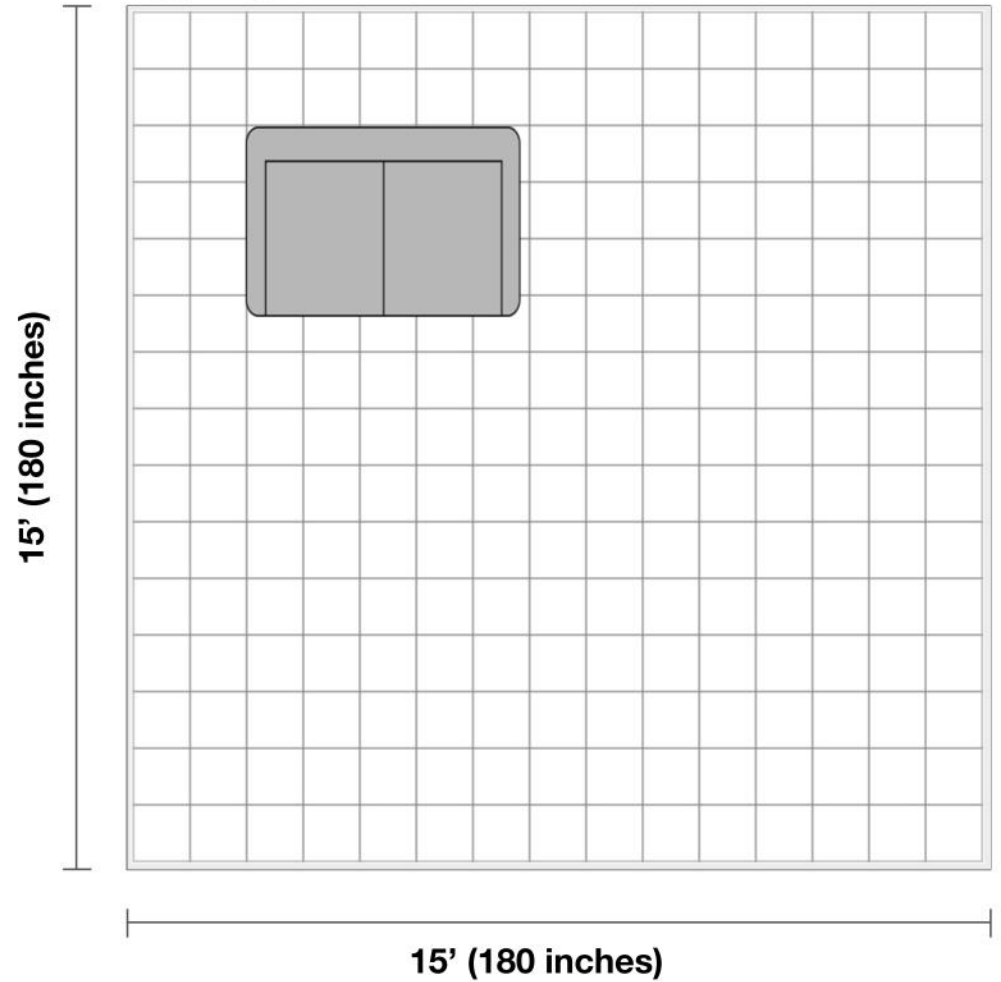

1441613-Leather Power Loveseat with Power Headrests & Zero Gravity

Before purchasing your furniture, please measure your space and note all item measurements to ensure the item will fit your space.

General Dimensions:

Power Reclining Sectional: 58.2" L x 39.7" W x 41.3" H

Inside seating width: 47.6"

Additional Dimensions:

Seat cushions are 20.8" deep and 20" high off the ground

Armrests are 24.8" high off the ground

Length of power cable: 98"

Room Plan:

Entry width required for delivery: 33.5"

Living Room Size

Living rooms vary in shapes and sizes. The layout is scaled to 15' x 15' for visual purposes.