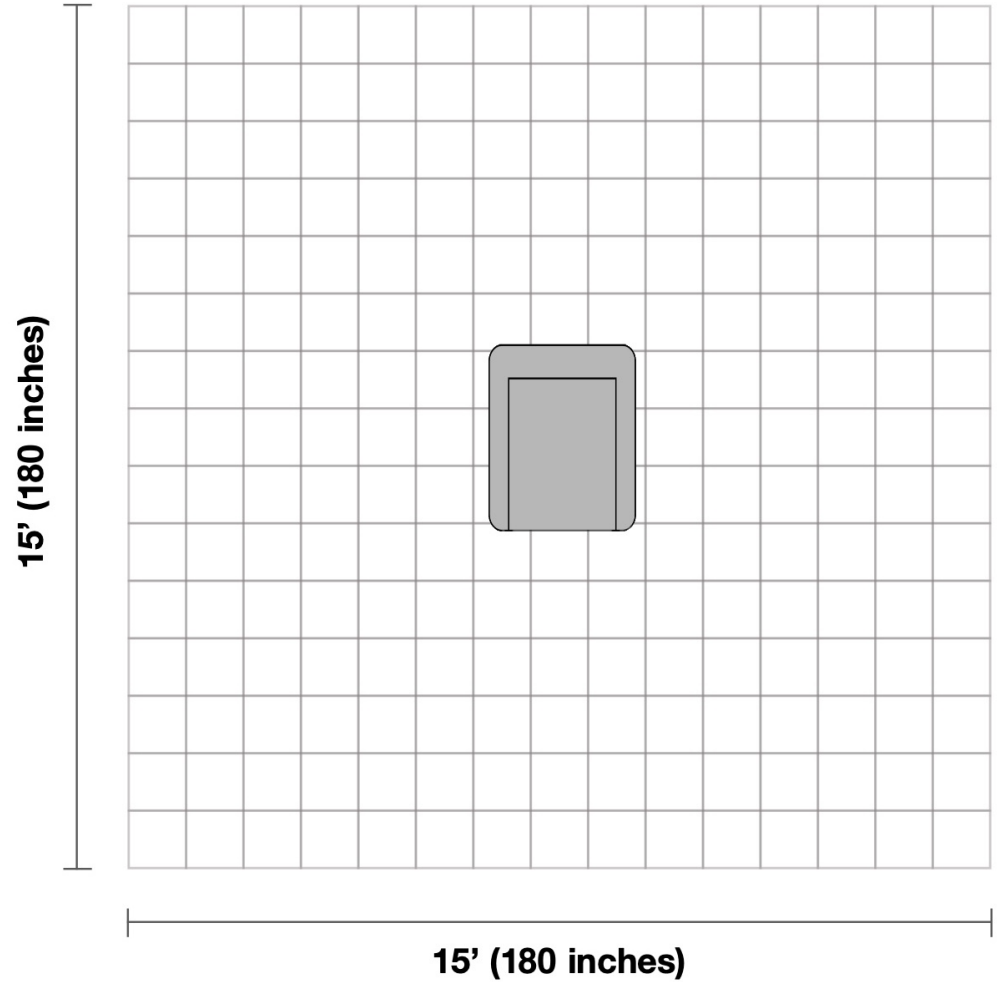

General Dimensions:

Overall: 39" L x 30.7" W x 40.9" H

Seat Depth: 20.5"

Seat Width: 22.4"

Seat Height: 20.1"

Armrest Height: 24.4"

Armrest Width: 3.9"

Additional Dimensions:

Length Fully Reclined: 63.4"

Distance from wall needed to recline: 11.8"

Room Plan:

Entry width required for delivery: 30"

Living Room Size

Living rooms vary in shapes and sizes. The layout is scaled to 15' x 15' for visual purposes.