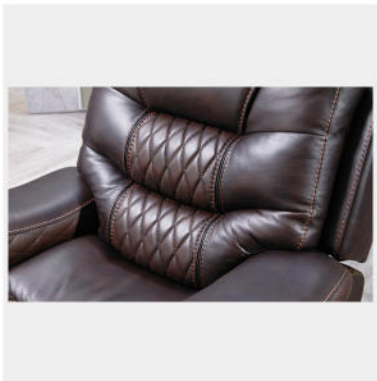

Sandia Leather Power Recliner

Before purchasing your furniture, please measure your space and note all item measurements to ensure the item will fit your space.

General Dimensions:

Sofa dimensions: 42.1" L x 40.5" W x 42.5" H

Inside seating width: 20"

Seat cushions are 21.5" deep and 20.5" high off the ground

Armrests are 11" wide and 26" high off the ground

Additional Dimensions:

Backrests height: 29"

Approximately 3" of wall space needed for recliners to fully recline

Fully reclined length is 65.5" long

Room Plan:

Entry width required for delivery: 35"

Living Room Size

Living rooms vary in shapes and sizes. The layout is scaled to 15' x 15' for visual purposes.