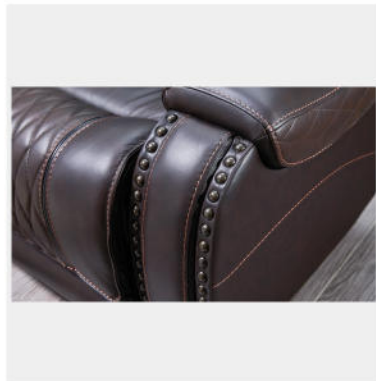

Sandia Leather Power Recliner

Before purchasing your furniture, please measure your space and note all item measurements to ensure the item will fit your space.

General Dimensions:

Sofa dimensions: 42.1" L x 40.5" W x 42.5" H

Inside seating width: 20"

Seat cushions are 21.5" deep and 20.5" high off the ground

Armrests are 11" wide and 26" high off the ground

Additional Dimensions:

Backrests height: 29"

Approximately 3" of wall space needed for recliners to fully recline

Fully reclined length is 65.5" long