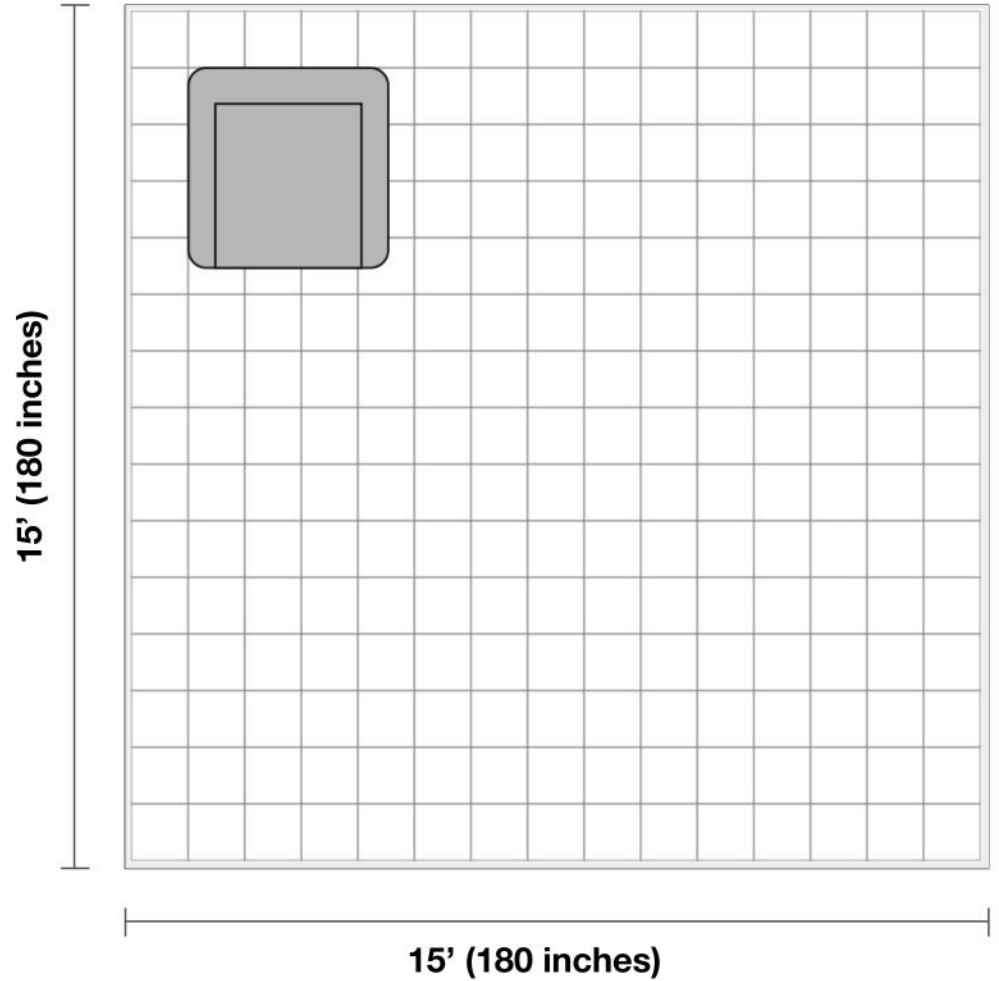

Sandia Leather Power Recliner

Before purchasing your furniture, please measure your space and note all item measurements to ensure the item will fit your space.

General Dimensions:

Sofa dimensions: 42.1" L x 40.5" W x 42.5" H

Inside seating width: 20"

Seat cushions are 21.5" deep and 20.5" high off the ground

Armrests are 11" wide and 26" high off the ground

Additional Dimensions:

Backrests height: 29"

Approximately 3" of wall space needed for recliners to fully recline

Fully reclined length is 65.5" long

Room Plan:

Entry width required for delivery: 35"

Living Room Size

Living rooms vary in shapes and sizes. The layout is scaled to 15' x 15' for visual purposes.