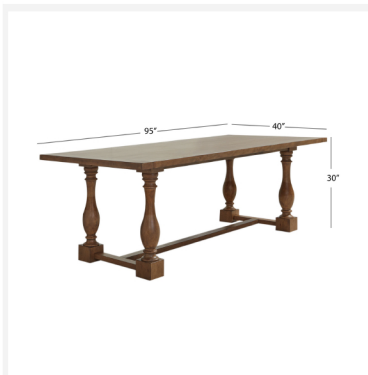

## General Dimensions:

95" L x 40" W x 30" H

## Additional Dimensions:

Table Top is 1.5" Thick

Long Horizontal Bar is 67.5"

Short Horizontal Bar is 17.5"