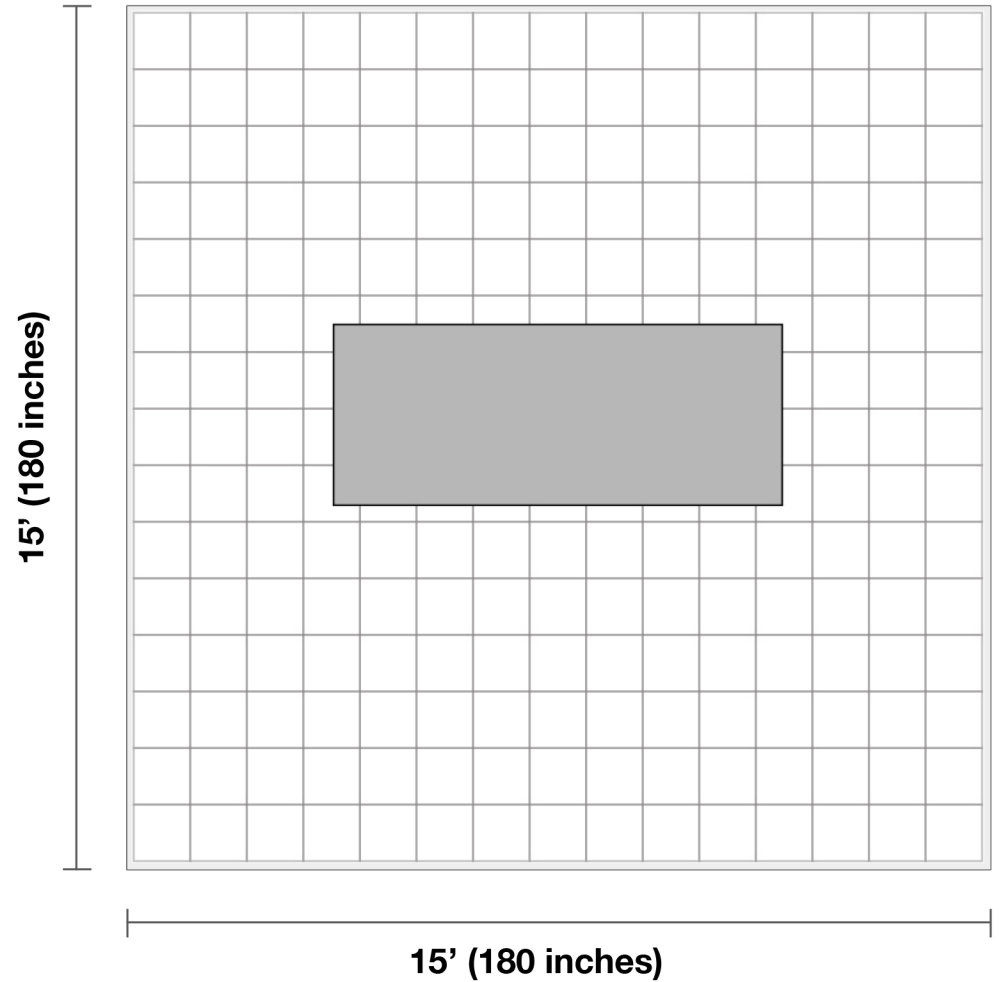

## General Dimensions:

95" L x 40" W x 30" H

## Additional Dimensions:

Table Top is 1.5" Thick

Long Horizontal Bar is 67.5"

Short Horizontal Bar is 17.5"

## Room Plan:

Entry width required for delivery: 26"

## Living Room Size

Living rooms vary in shapes and sizes. The layout is scaled to 15' x 15' for visual purposes.