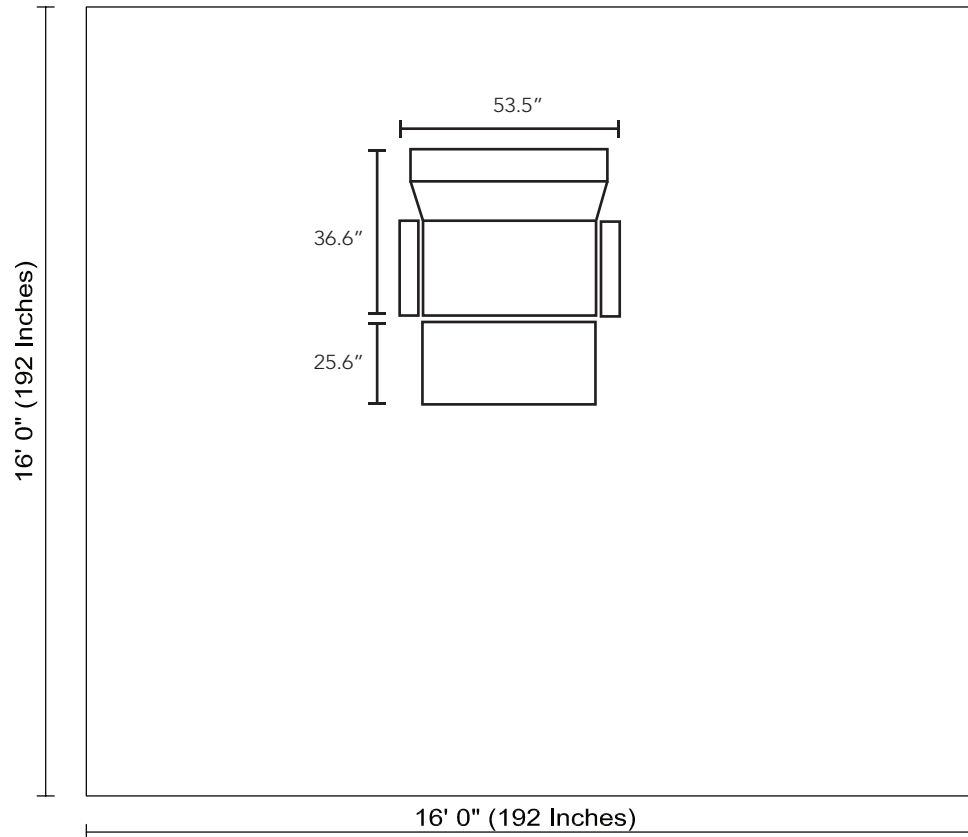

### DIMENSIONS

Chair Dimensions: 53.5" L x 36.6" W x 37" H  
Bed Dimensions (includes Ottoman): 38" x 75.6" W x 19.3" H  
Ottoman Dimensions: 38" L x 25.6" W x 19.3" H