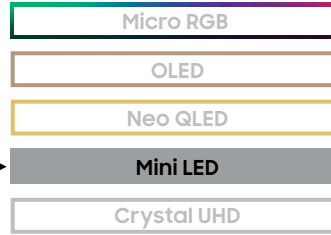

CLASS HIERARCHY

SIZE CLASS

85"	UN85M70HAFXZA
75"	UN75M70HAFXZA
65"	UN65M70HAFXZA
55"	UN55M70HAFXZA
50"	UN50M70HAFXZA
43"	UN43M70HAFXZA

Bright, accurate colors pair with deep, cinematic contrast thanks to precise Mini LED control. Get thousands of subscription-free channels, including 700+ premium Samsung TV Plus channels¹ and rest assured your personal data is secured with Knox Security².

TOP 10 KEY FEATURES

1. Mini LED Processor 4K
2. Pure Spectrum Color
3. Mini LED HDR
4. Endless Free Content¹
5. Ultimate Mini LED Dimming³
6. Motion Xcelerator + DLG 120Hz⁴
7. Color Booster
8. Soccer Mode
9. Gaming Hub⁵
10. Filmmaker Mode™⁶

PICTURE (PANEL)

Display Type: LED
Refresh Rate: 60Hz
Lighting Technology: Mini LED
Display Resolution: 4K (3,840 x 2,160)
Anti Reflection: N/A
Viewing Angle: N/A
Dimming Technology: Ultimate Mini LED Dimming ³