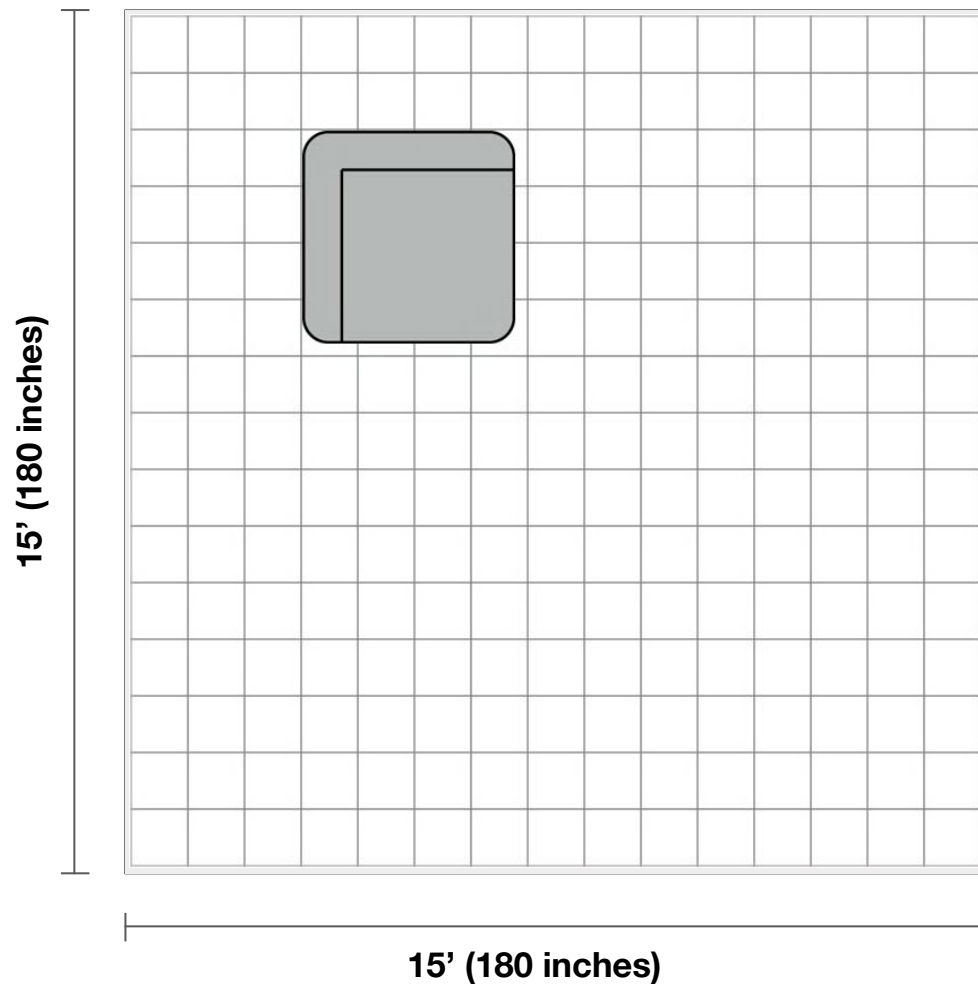

## General Dimensions:

Corner: 46" L x 46" W x 31.4" H

## Additional Dimensions:

Seat cushions are 25.9" deep and 20" high off the ground

Armrests is 23.6" high off the ground

Pillow length 23.6" and width 23.6"

## Room Plan:

Entry width required for delivery: 25"

## Living Room Size

Living rooms vary in shapes and sizes. The layout is scaled to 15' x 15' for visual purposes.