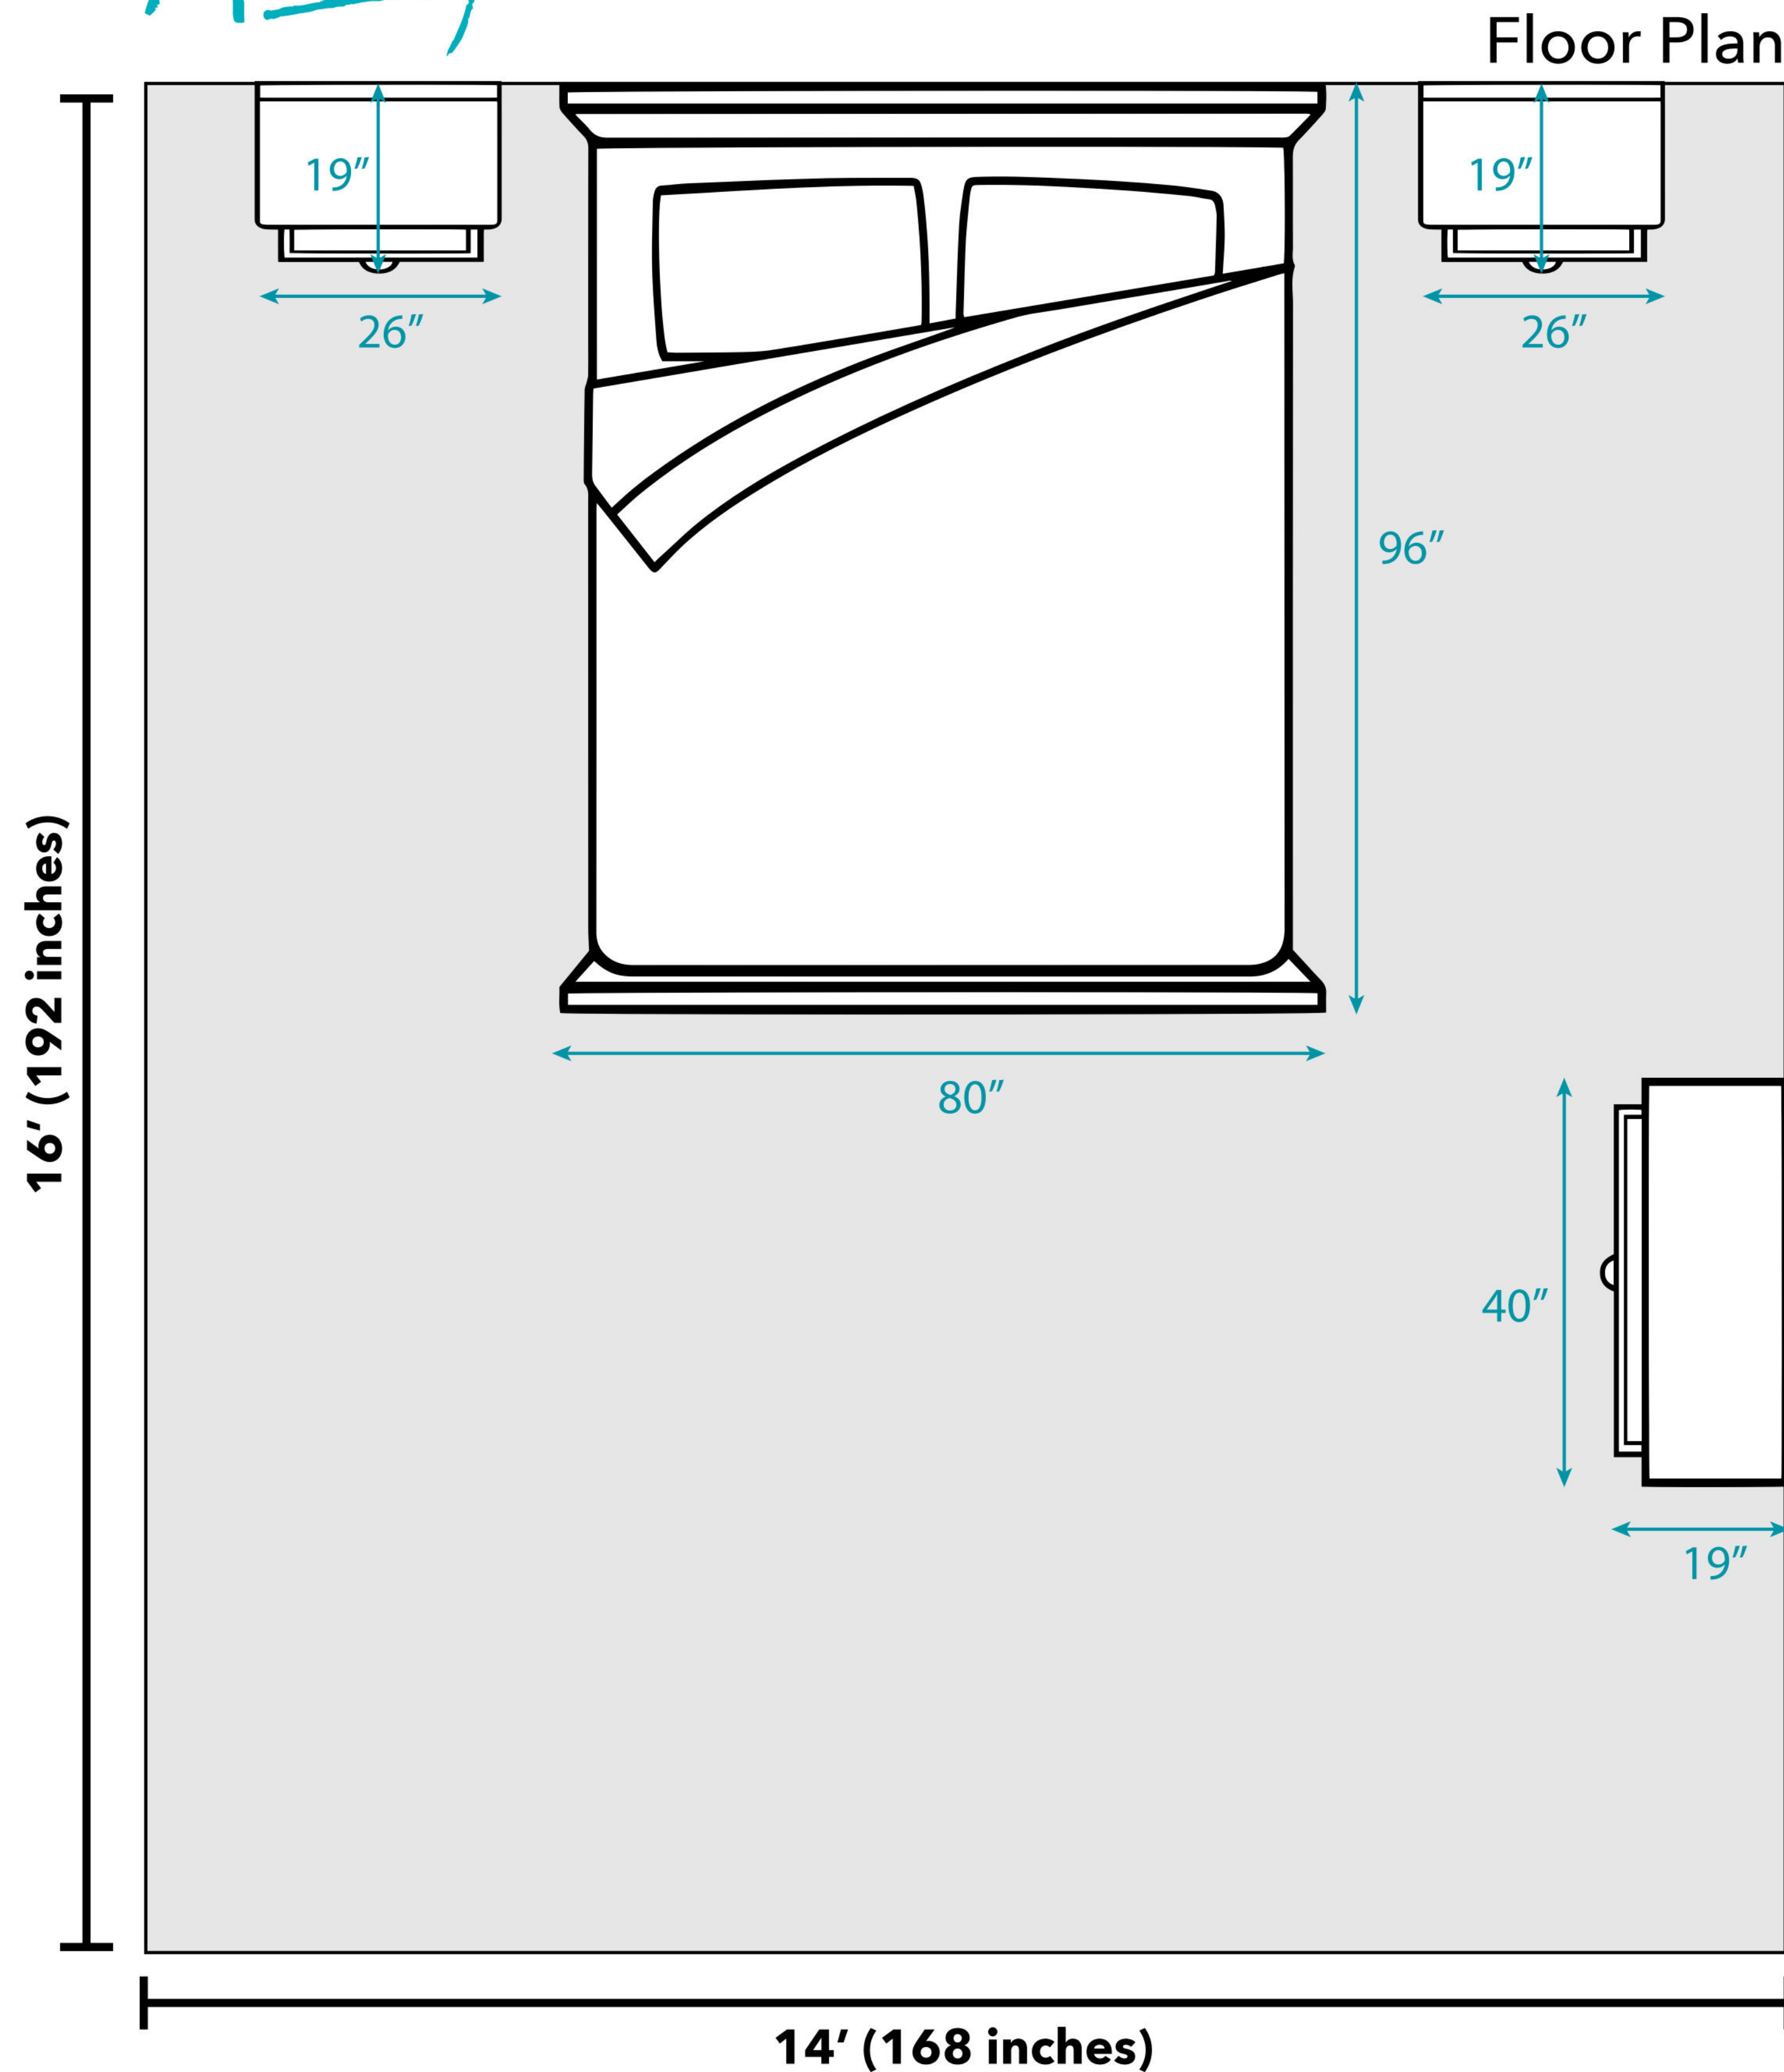

Abbyson™

Arlene 4-piece King Bedroom Set

Overall Dimensions:

- King Bed: 96"L x 80"W x 56"H
- 3-Drawer Nightstand: 26"L x 19"W x 28"H
- 5-Drawer High Chest: 40"L x 19"W x 52"H
- Mirror: 44.75"L x 1.25"W x 35.75"H

Additional Dimensions:

- Headboard is 56" tall
- Footboard Height: 28"
- King Bed Interior Mattress Support Dimensions: 82" x 78"
- Nightstand Top Drawer Interior: 21" x 14" x 4"
- Nightstand Bottom 2 Drawer Interior: 21" x 14" x 5"
- Chest Drawer Interior (5): 35.5" x 14" x 7"

National Average Bedroom Size

As of 2022, Quora estimates that the average master bedroom is a 14 x 16 foot square. Depending on the size of your home, including the number of people in your household, your bedroom may be a different size or shape. All measurements are approximate and are provided for informational purposes only.

Door width required for delivery: 22"

Abbyson™

Arlene 5-piece King Bedroom Set

Overall Dimensions:

- King Bed: 96"L x 80"W x 56"H
- 3-Drawer Nightstand: 26"L x 19"W x 28"H
- 7-Drawer Dresser: 64"L x 19"W x 38"H
- Mirror: 44.75"L x 1.25"W x 35.75"H