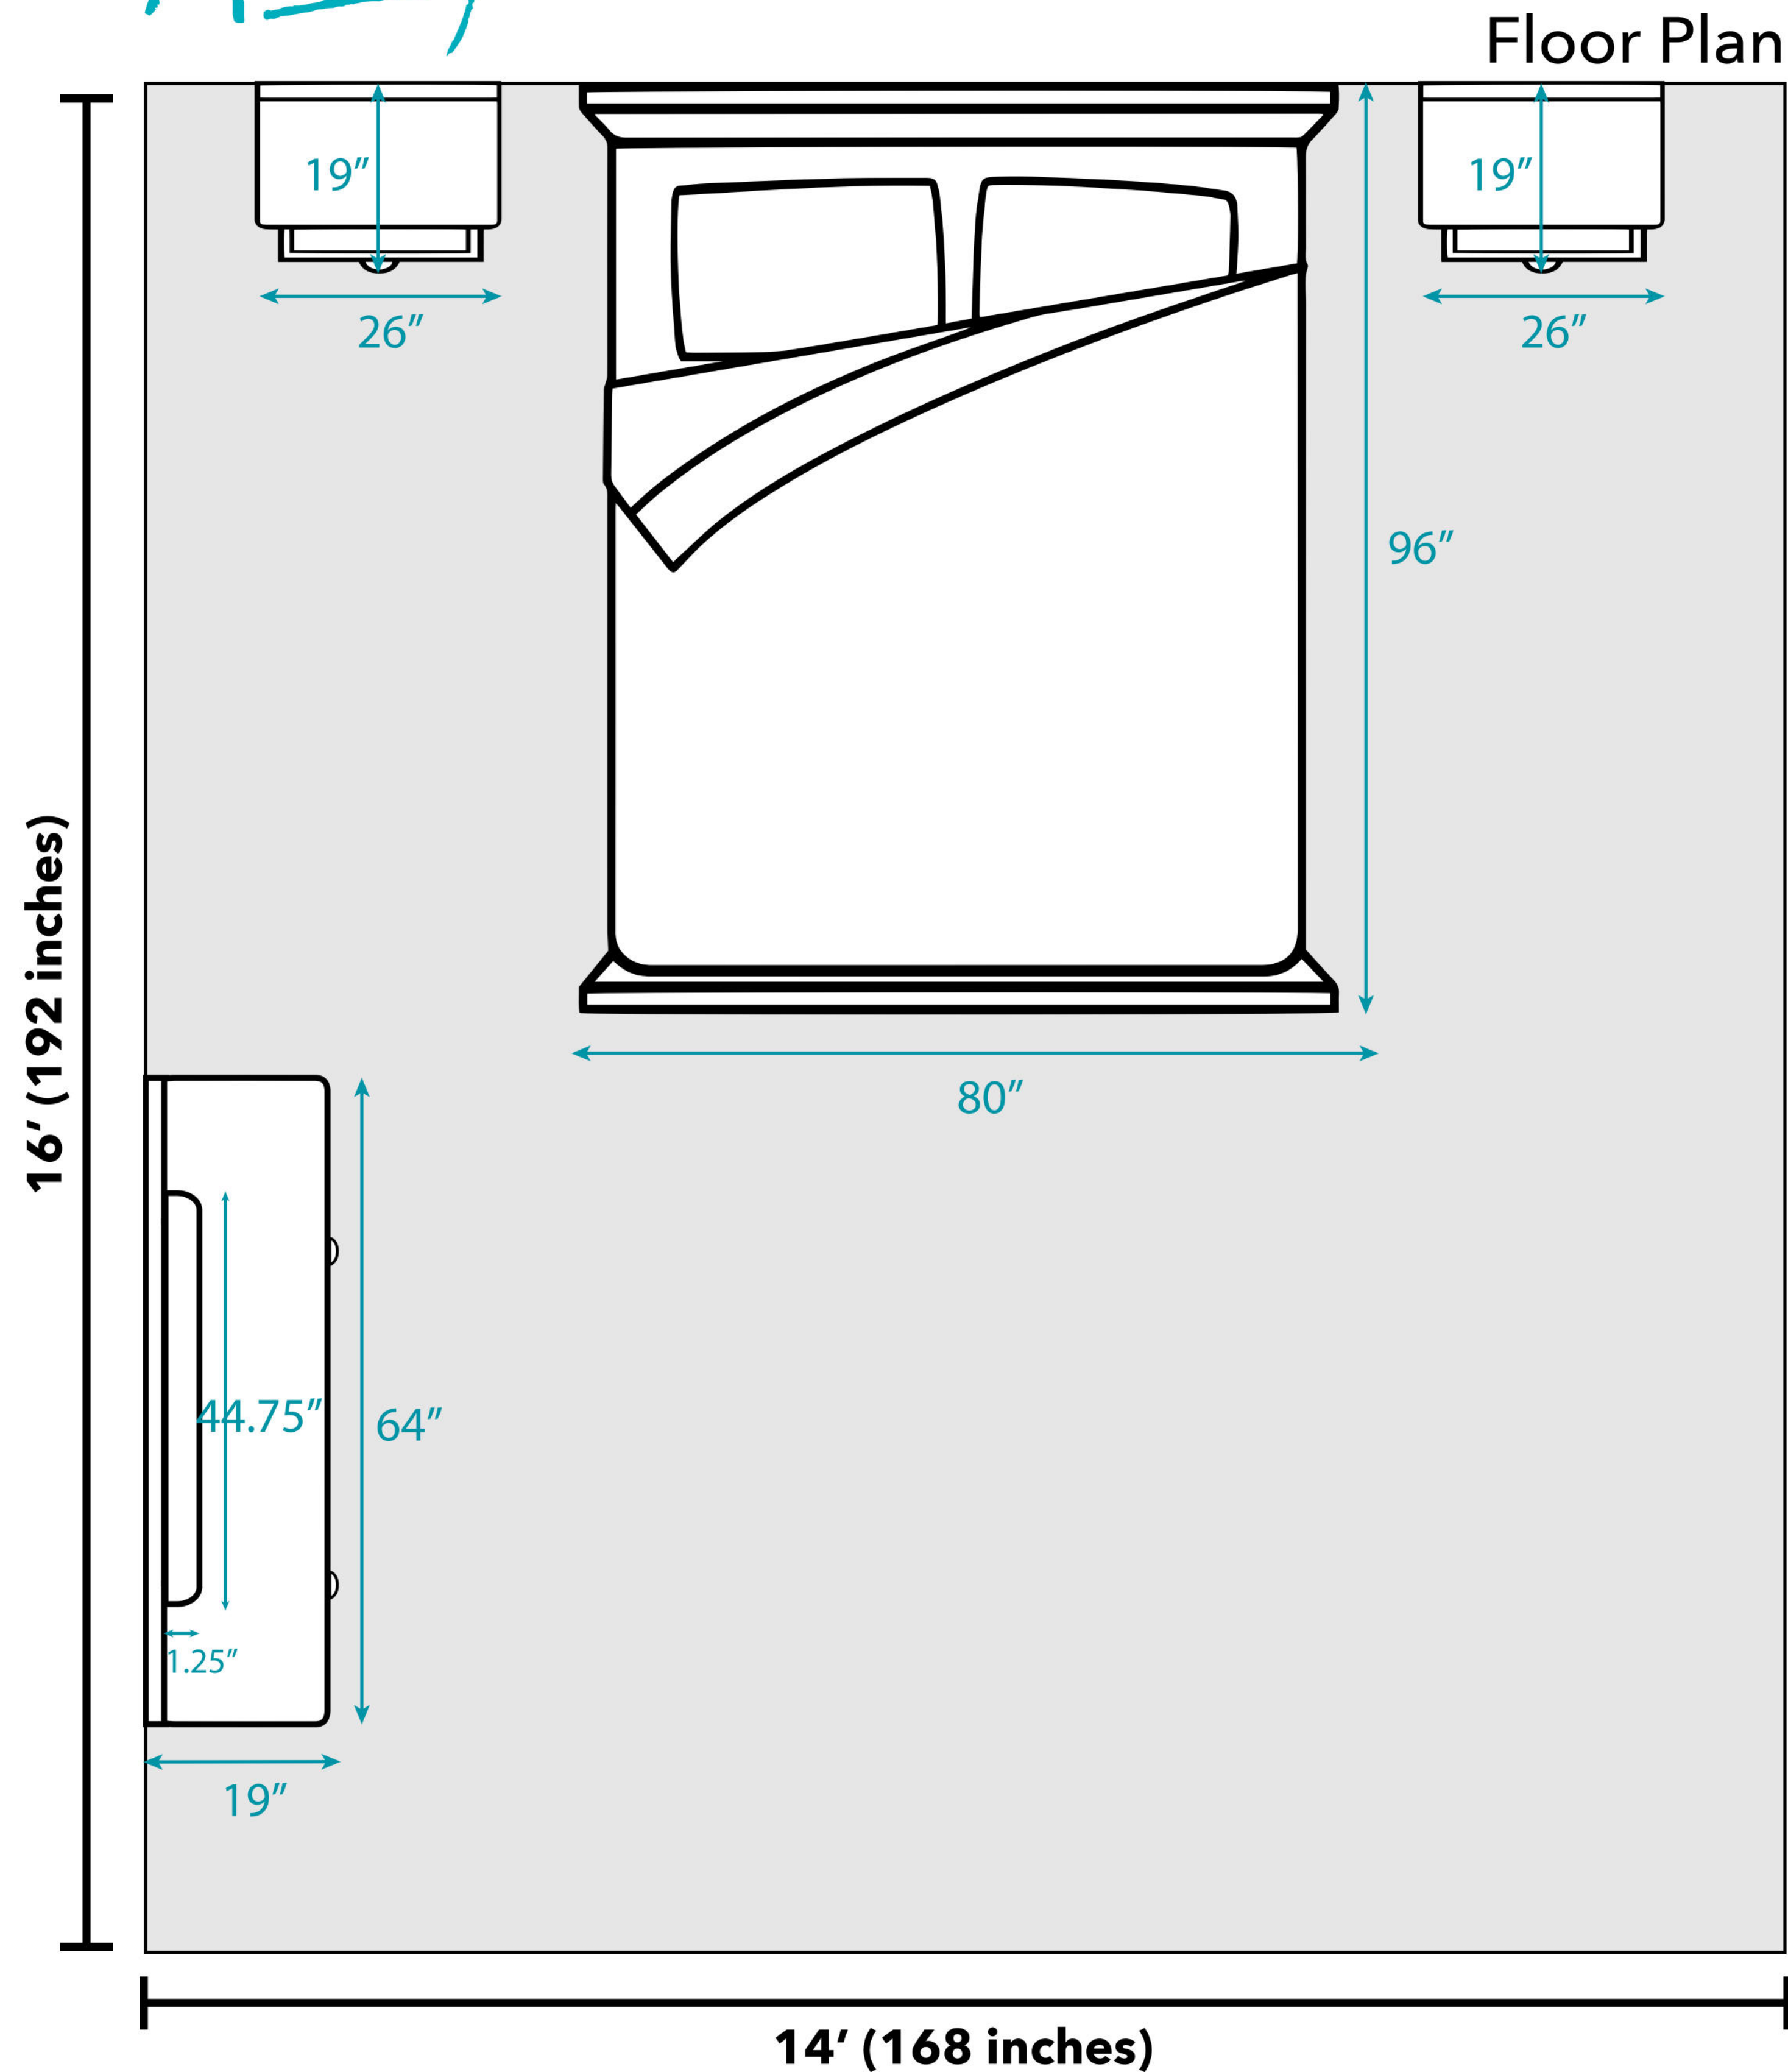

Abbyson™

Arlene 4-piece King Bedroom Set

Overall Dimensions:

- King Bed: 96"L x 80"W x 56"H
- 3-Drawer Nightstand: 26"L x 19"W x 28"H
- 5-Drawer High Chest: 40"L x 19"W x 52"H
- Mirror: 44.75"L x 1.25"W x 35.75"H

Additional Dimensions:

- Headboard is 56" tall
- Footboard Height: 28"
- King Bed Interior Mattress Support Dimensions: 82" x 78"
- Nightstand Top Drawer Interior: 21" x 14" x 4"
- Nightstand Bottom 2 Drawer Interior: 21" x 14" x 5"
- Chest Drawer Interior (5): 35.5" x 14" x 7"

National Average Bedroom Size

As of 2022, Quora estimates that the average master bedroom is a 14 x 16 foot square. Depending on the size of your home, including the number of people in your household, your bedroom may be a different size or shape. All measurements are approximate and are provided for informational purposes only.

Door width required for delivery: 22"

Abbyson™

Arlene 5-piece King Bedroom Set

Overall Dimensions:

- King Bed: 96"L x 80"W x 56"H
- 3-Drawer Nightstand: 26"L x 19"W x 28"H
- 7-Drawer Dresser: 64"L x 19"W x 38"H
- Mirror: 44.75"L x 1.25"W x 35.75"H