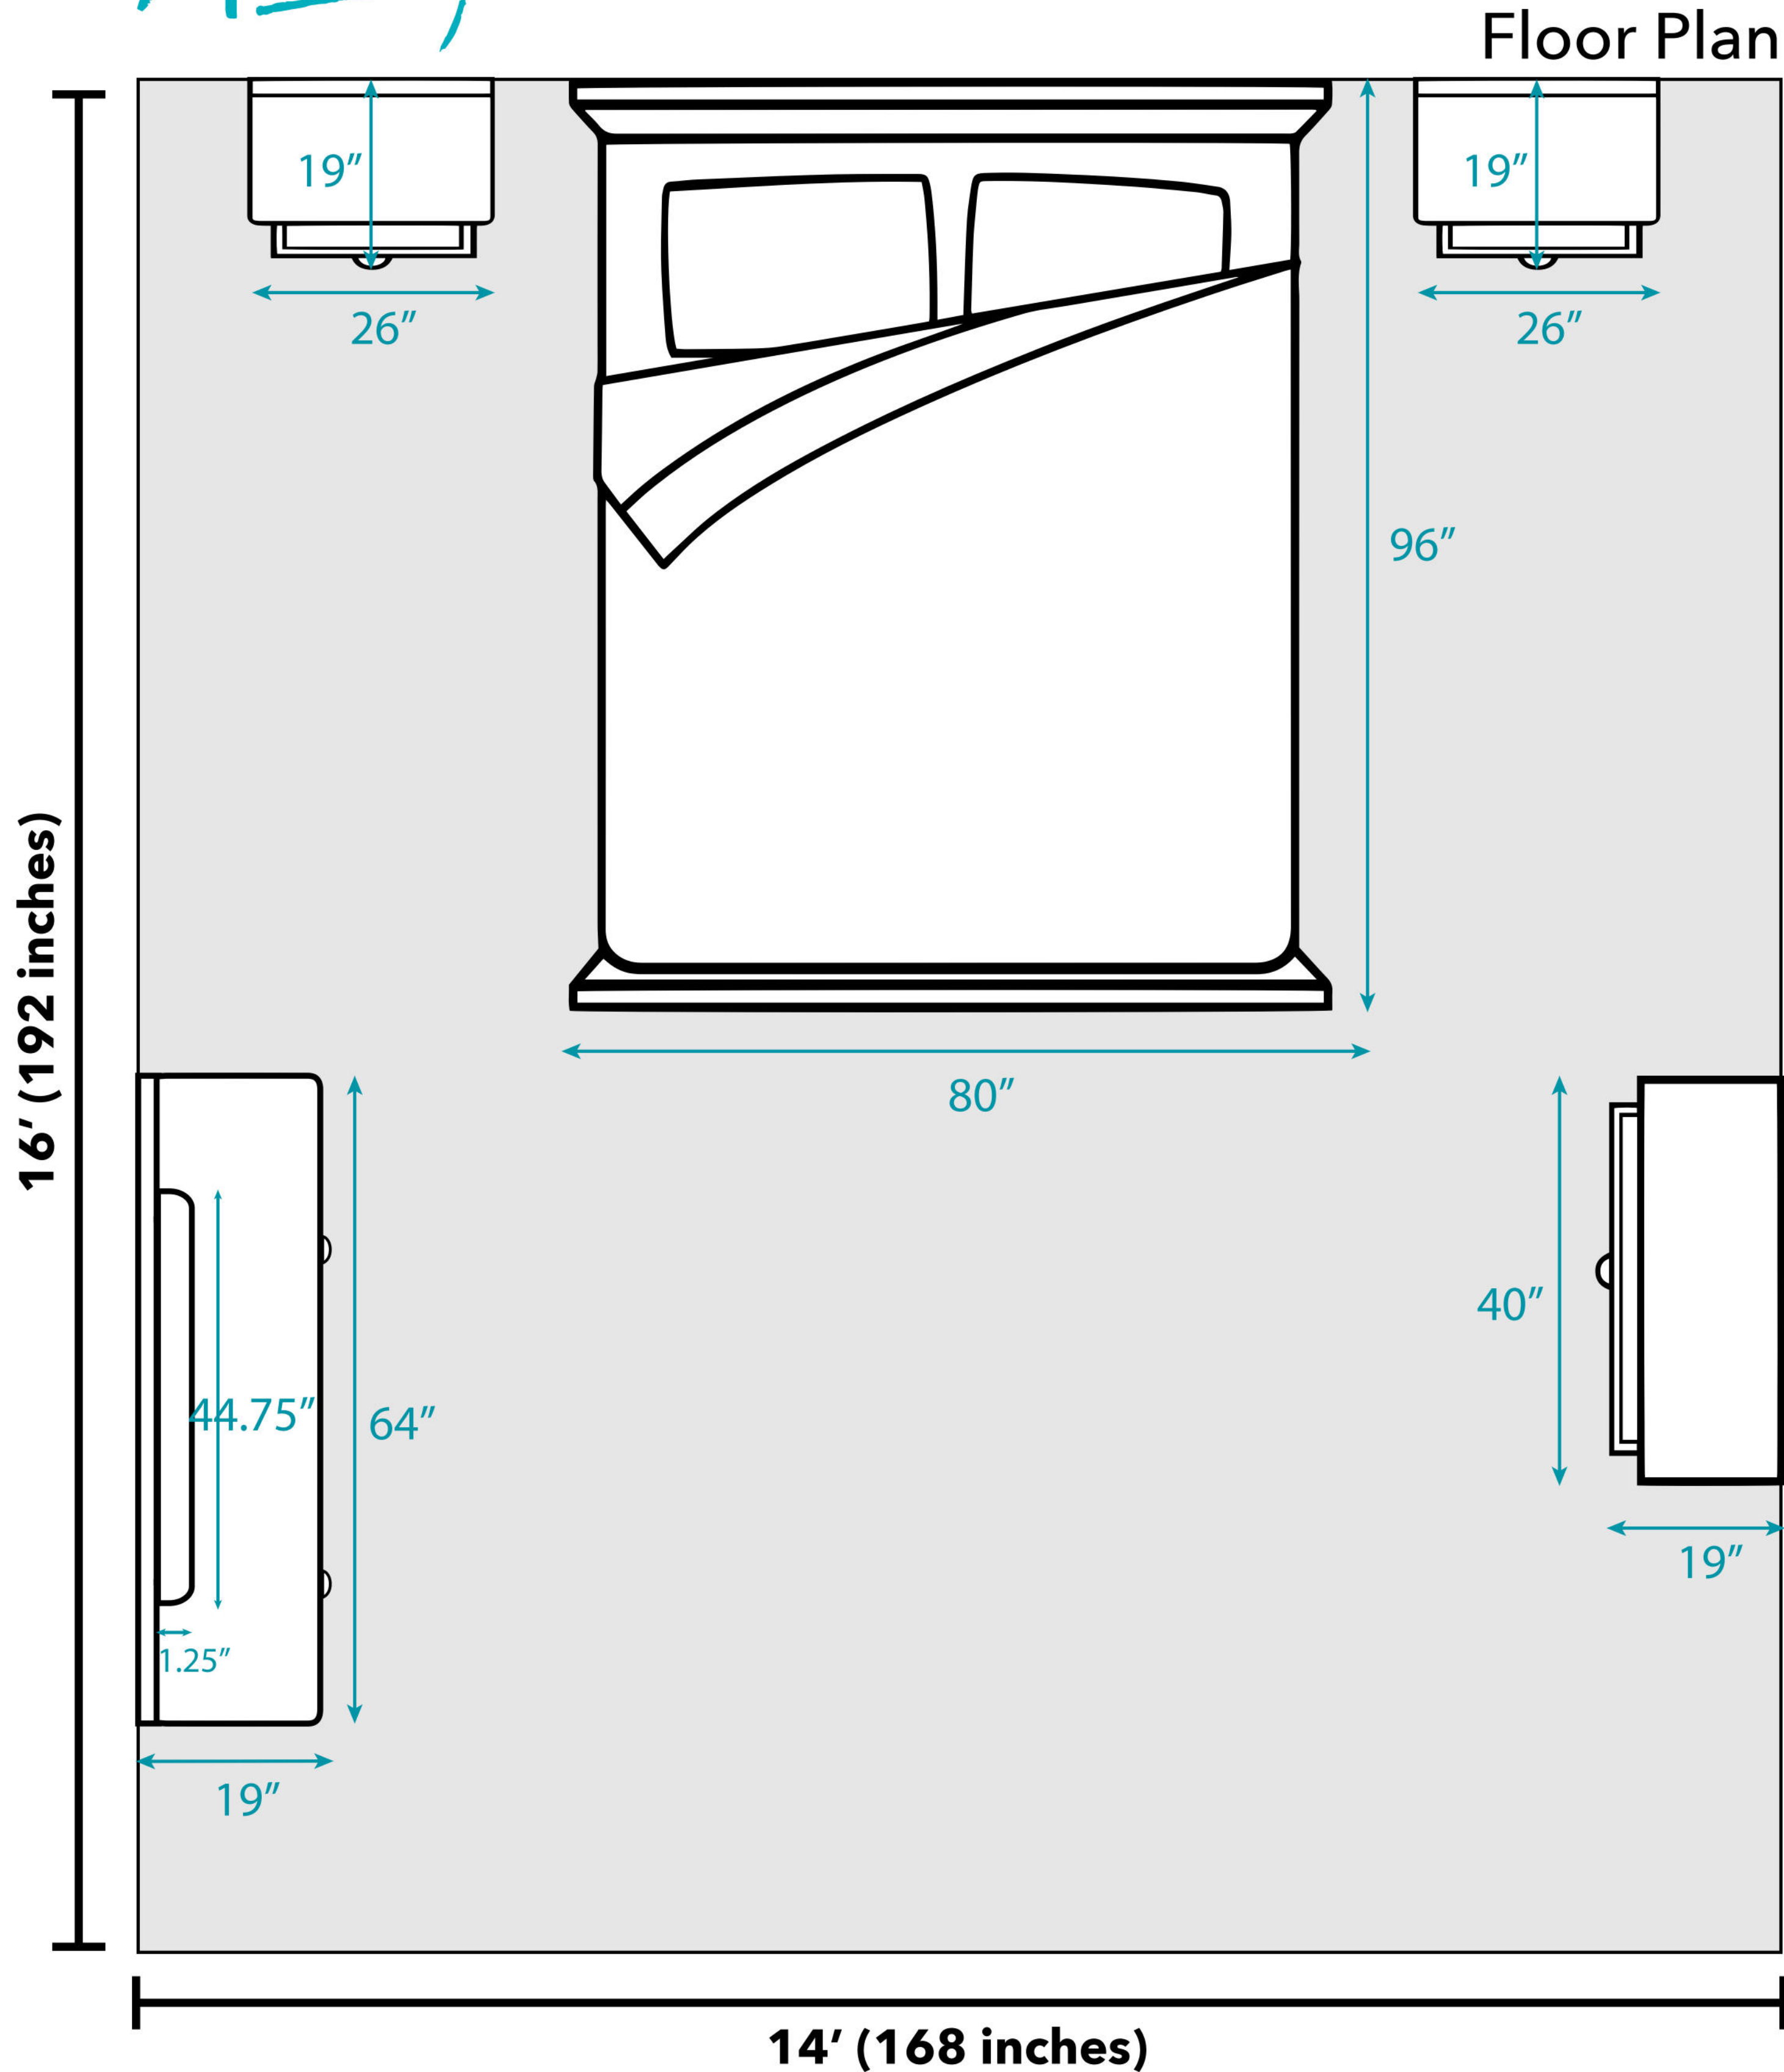

Door width required for delivery: 22"

Abbyson™

Arlene 5-piece King Bedroom Set

Overall Dimensions:

- King Bed: 96"L x 80"W x 56"H
- 3-Drawer Nightstand: 26"L x 19"W x 28"H
- 7-Drawer Dresser: 64"L x 19"W x 38"H
- Mirror: 44.75"L x 1.25"W x 35.75"H

Additional Dimensions:

- Headboard is 56" tall
- Footboard Height: 28"
- King Bed Interior Mattress Support Dimensions: 82" x 78"
- Nightstand Top Drawer Interior: 21" x 14" x 4"
- Nightstand Bottom 2 Drawer Interior: 21" x 14" x 5"
- Dresser Top 3 Drawer Interior: 18.5" x 14" x 7"
- Dresser Large Bottom 4 Drawer Interior: 29" x 14" x 8"

Door width required for delivery: 22"

National Average Bedroom Size

As of 2022, Quora estimates that the average master bedroom is a 14 x 16 foot square. Depending on the size of your home, including the number of people in your household, your bedroom may be a different size or shape. All measurements are approximate and are provided for informational purposes only.

Abbyson™

Arlene 6-piece King Bedroom Set

Overall Dimensions:

- King Bed: 96"L x 80"W x 56"H
- 3-Drawer Nightstand: 26"L x 19"W x 28"H
- 5-Drawer High Chest: 40"L x 19"W x 52"H
- 7-Drawer Dresser: 64"L x 19"W x 38"H
- Mirror: 44.75"L x 1.25"W x 35.75"H