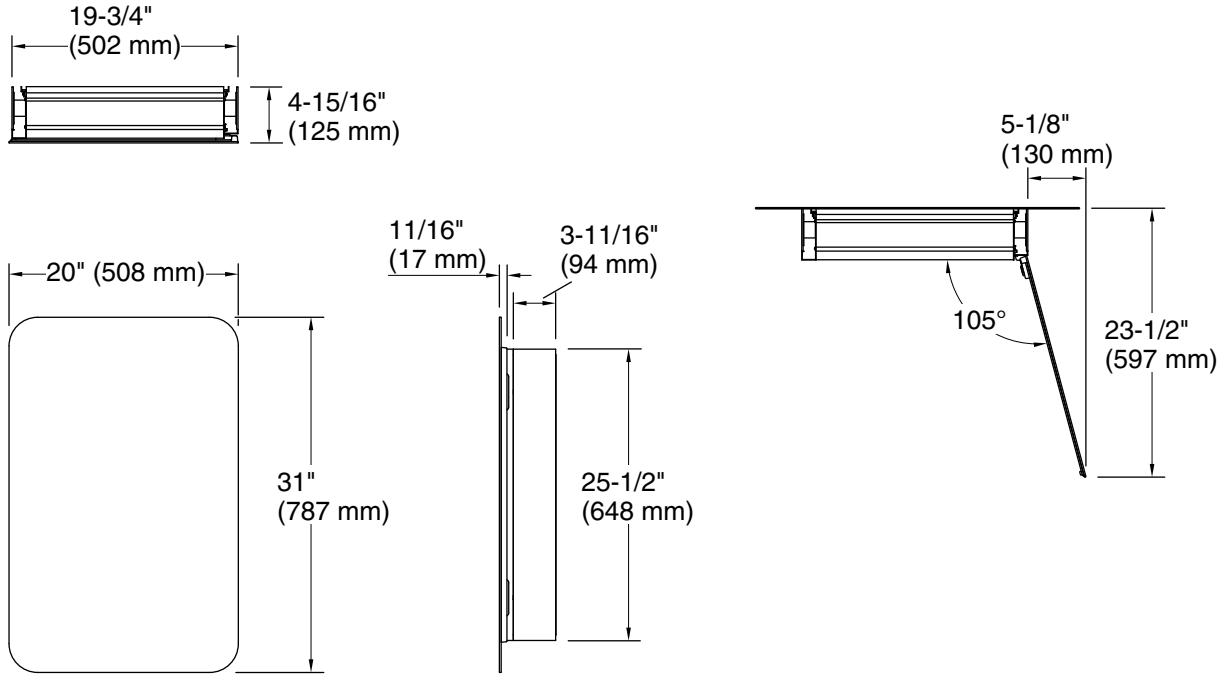

## Features

- 19-3/4" x 25-1/2" (502 x 648 mm) medicine cabinet has 20" x 31" (508 x 787 mm) mirrored door with flat edges
- 4" (102 mm) -deep shelves offer more room for larger jars, bottles, and grooming supplies
- Two adjustable tempered-glass shelves offer additional bathroom storage
- Mirrored interior
- Three-way adjustable slow-close hinges with 105° opening capability for easy cabinet access
- Easy-hang bracket mounts cabinet securely and simplifies surface-mount applications
- Includes side mirror kit for surface-mount installation

## Installation

- Mirrored door extends 2-3/4" (70 mm) both above and below actual cabinet height of 25-1/2" (648 mm)
- Surface-mount or recessed
- Can be installed with left- or right-hand swing
- Includes mounting hardware for surface or recessed installation

### Technical Information

All product dimensions are nominal.

Lighting included: No