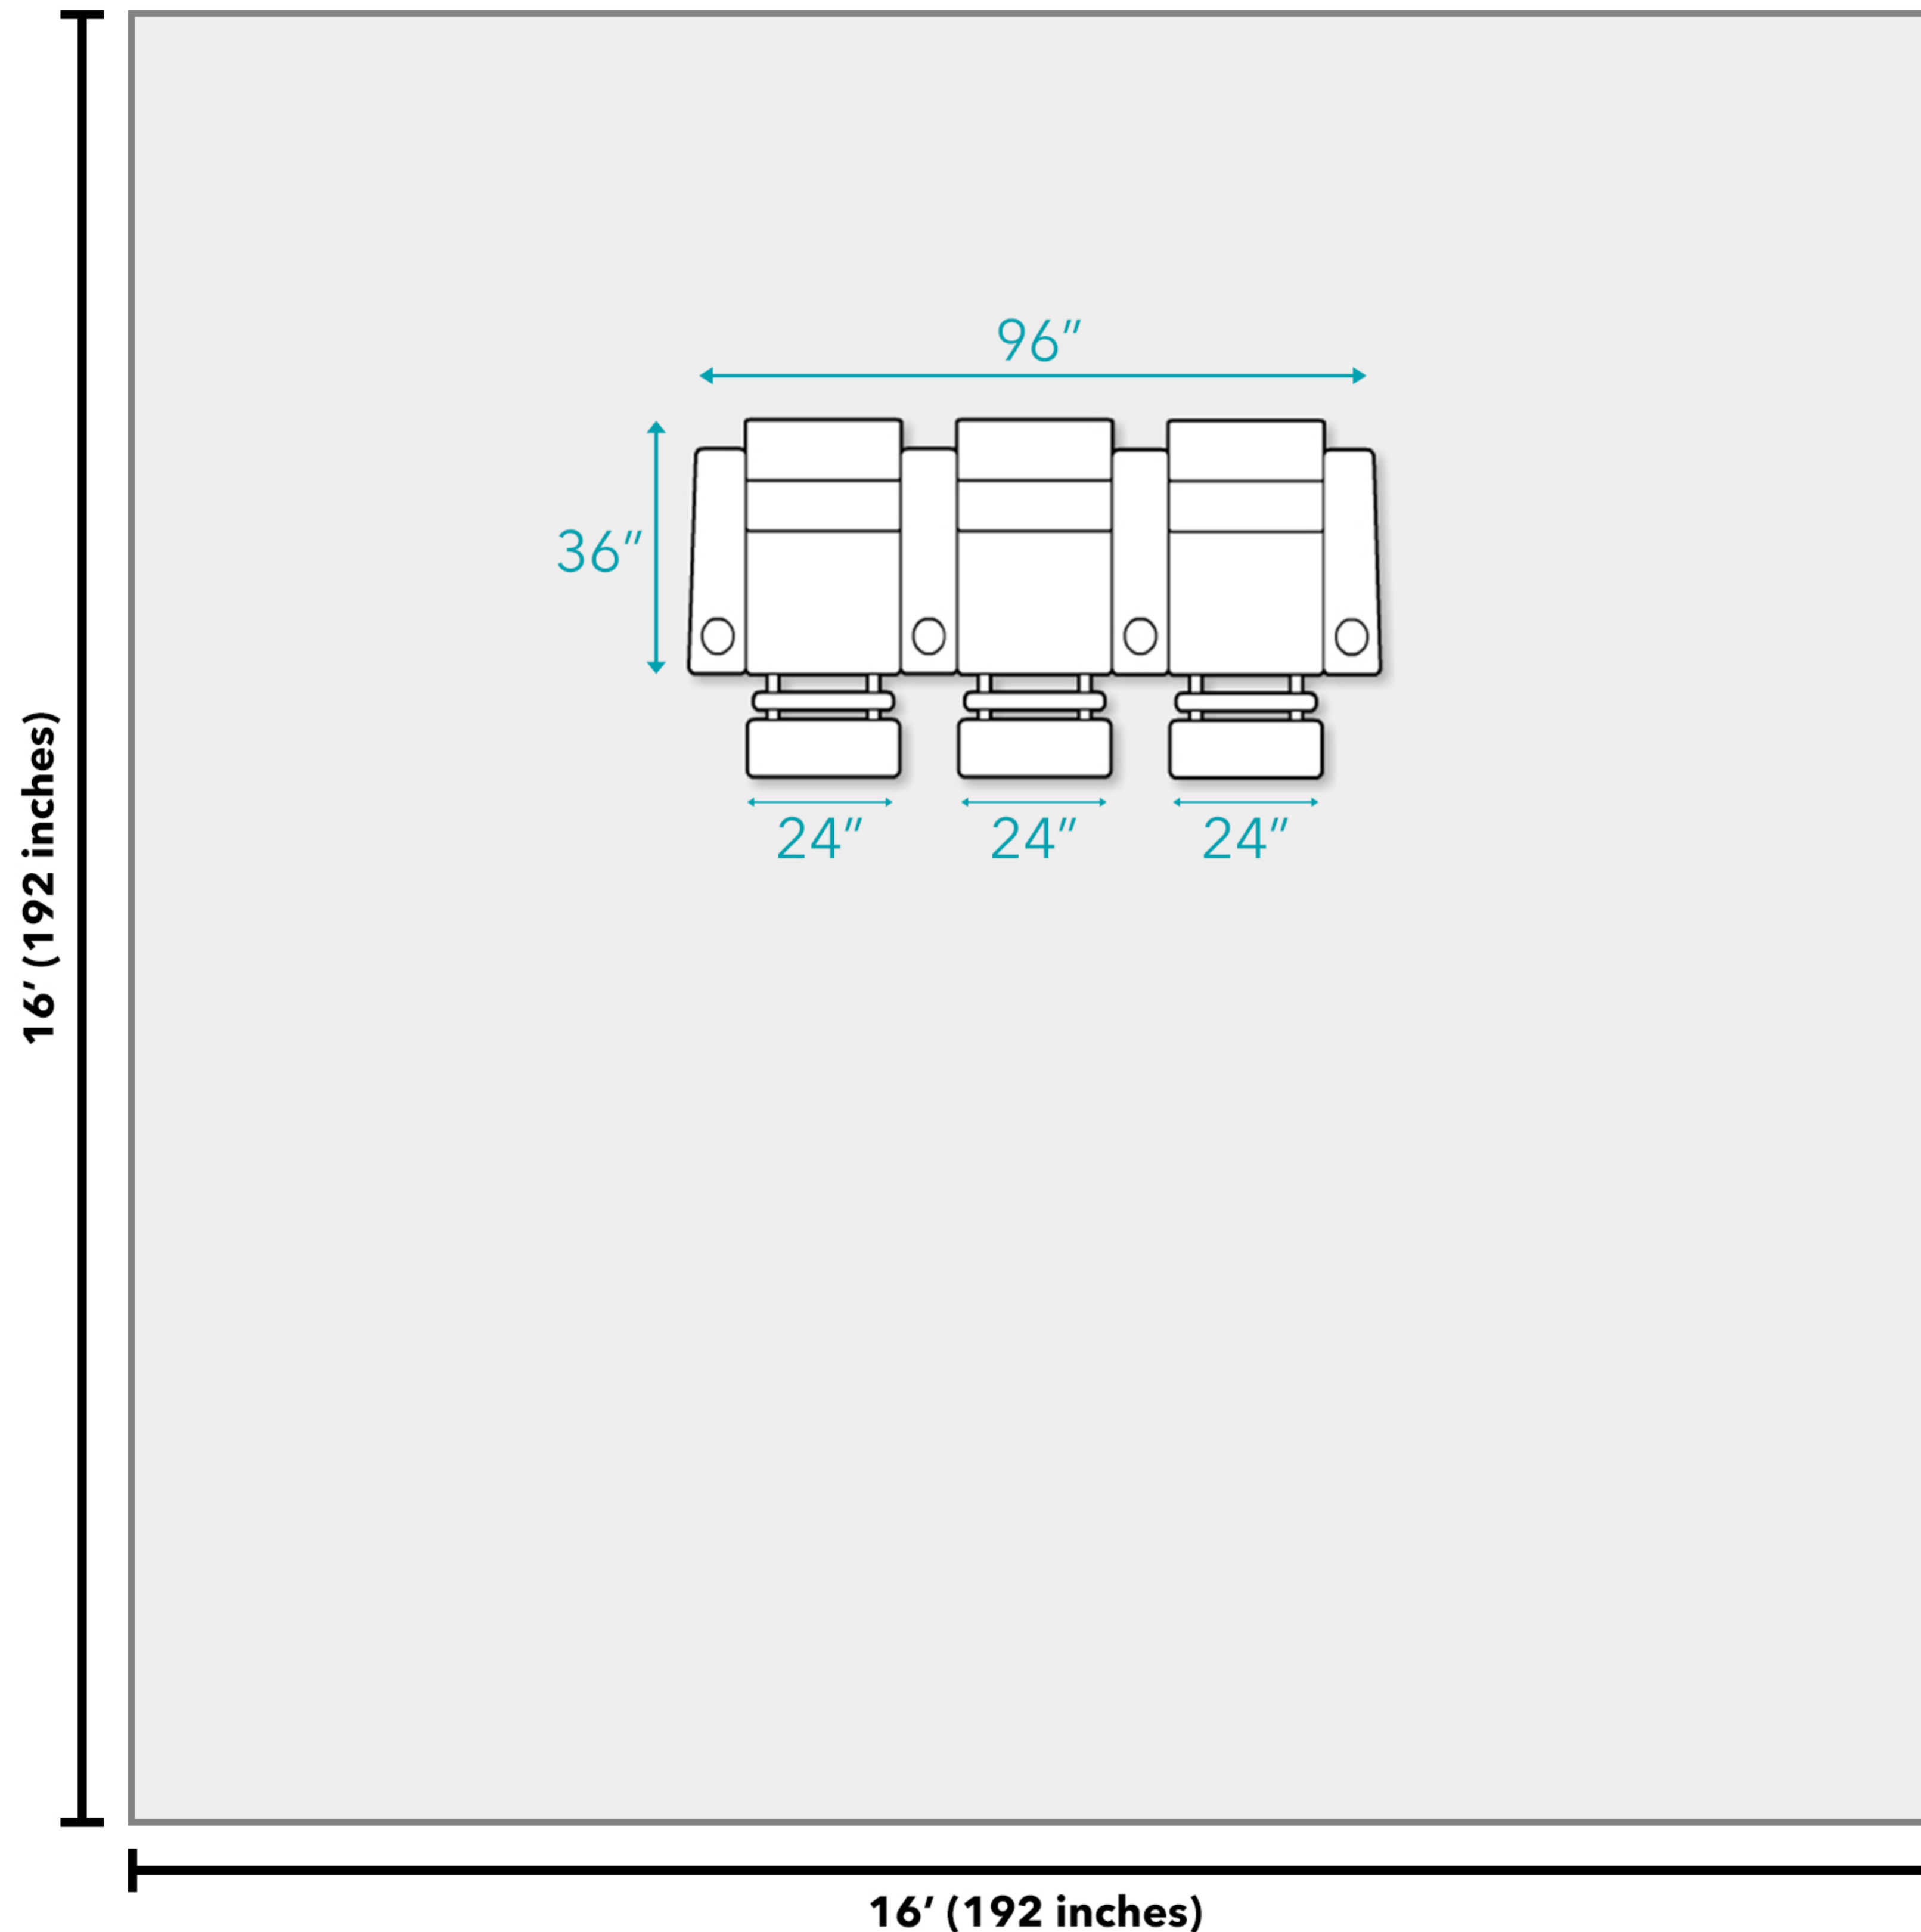

Floor Plan

Andria 3-Piece Top Grain Leather Power Media Recliners - Camel

Overall Dimensions:

- 96"W x 36"D x 40"H

Additional Dimensions:

- Seat cushions are 24" wide and 22" deep
- Seat cushions are 19" high off the ground
- Armrest are 25" high off the ground
- Armrest are 7" wide
- Wall proximity needed to fully recline: 6"

National Average Living Room Size

As of 2018, Dimensions Guide estimates that the average living room is a 16x16 foot square. Depending on the size of your home, including the number of people in your household, it may make sense for your living room to be a different size or shape. All measurements are approximate and are provided for informational purposes only.

Door width required for delivery: 21"