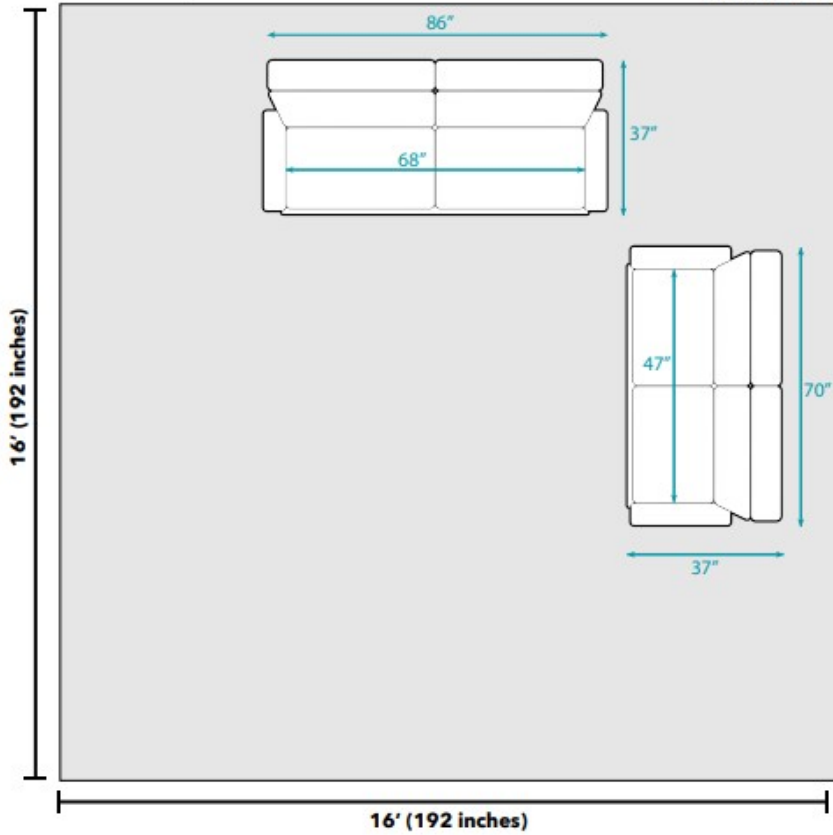

## Floor Plan

### Overall Dimensions:

- Sofa: 86" L x 37" W x 36" H  
Inside seating length: 68"
- Loveseat: 70" L x 37" W x 36" H  
Inside seating length: 47"

### Additional Dimensions:

- Seat Depth: 22"
- Seat Height: 19"
- Armrest Width: 13.5"
- Arm Height: 24"
- Leg Height: 5"

**Door width required for delivery: 33"**

### National Average Living Room Size

As of 2023, Dimensions Guide estimates that the average living room is a 16x16 foot square. Depending on the size of your home, including the number of people in your household, it may make sense for your living room to be a different size or shape. All measurements are approximate and are provided for informational purposes only.