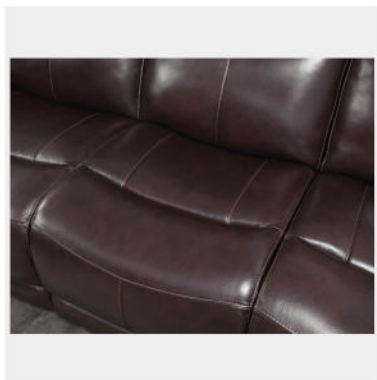

1570065 - Ridgewin Leather Power Reclining Sofa

Before purchasing your furniture, please measure your space and note all item measurements to ensure the item will fit your space.

General Dimensions:

89.8" L x 35" W x 39" H

Additional Dimensions:

Seat cushions are 22" deep and 19.3" high off the ground

Armrests are 11.2" wide and 23.9" high off the ground

Sofa seat width: 67.4"

Room Plan:

Entry width required for delivery: 24.4"

Living Room Size

Living rooms vary in shapes and sizes. The layout is scaled to 15' x 15' for visual purposes.