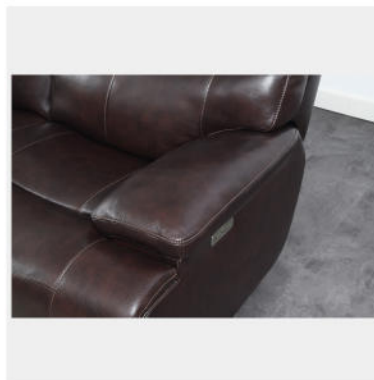

1570065 - Ridgewin Leather Power Reclining Sofa

Before purchasing your furniture, please measure your space and note all item measurements to ensure the item will fit your space.

General Dimensions:

89.8" L x 35" W x 39" H

Additional Dimensions:

Seat cushions are 22" deep and 19.3" high off the ground

Armrests are 11.2" wide and 23.9" high off the ground

Sofa seat width: 67.4"

Room Plan:

Entry width required for delivery: 24.4"

Living Room Size

Living rooms vary in shapes and sizes. The layout is scaled to 15' x 15' for visual purposes.