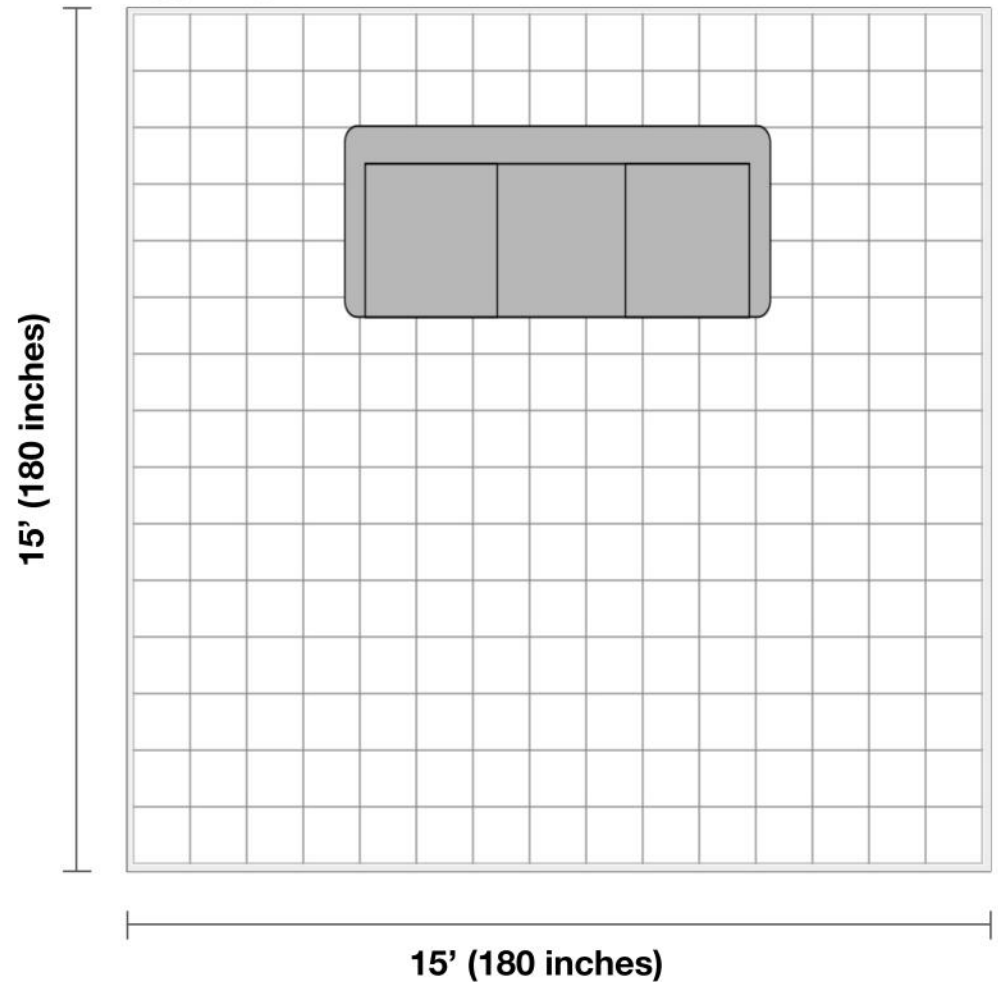

1570065 - Ridgewin Leather Power Reclining Sofa

Before purchasing your furniture, please measure your space and note all item measurements to ensure the item will fit your space.

General Dimensions:

89.8" L x 35" W x 39" H

Additional Dimensions:

Seat cushions are 22" deep and 19.3" high off the ground

Armrests are 11.2" wide and 23.9" high off the ground

Sofa seat width: 67.4"

Room Plan:

Entry width required for delivery: 24.4"

Living Room Size

Living rooms vary in shapes and sizes. The layout is scaled to 15' x 15' for visual purposes.