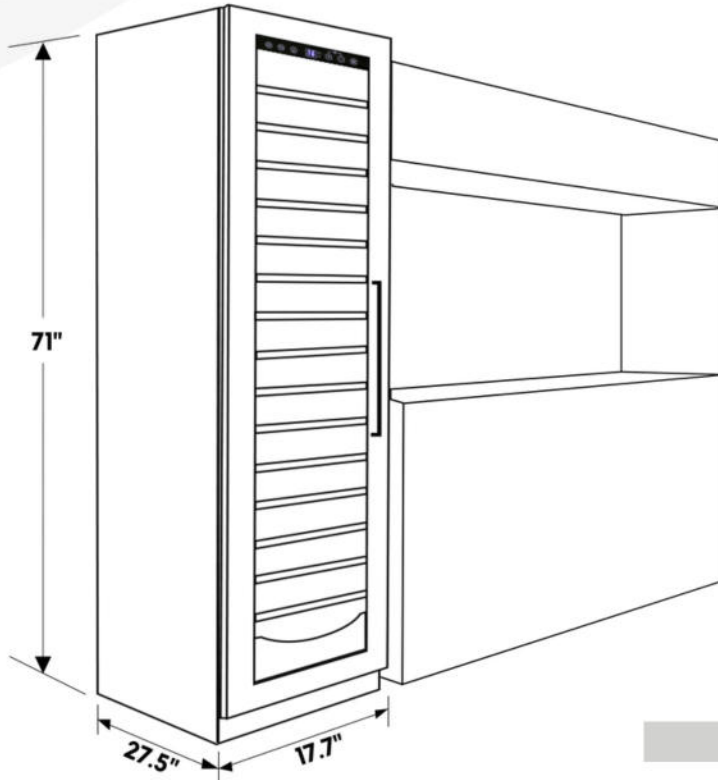

Kenmore Elite 112 Bottle Built-In or Freestanding Wine Cellar

dimensions & weight

product height 71" / 180 cm
product width 17.7" / 44.9 cm
product depth 27.5" / 69.9 cm
(without handle)

depth including handle 29.1" / 73.9 cm

depth with door open 44" / 111.8 cm

product weight 191 lbs / 87 kg

door orientation reversible

product features

- 112 bottle capacity
- Compressor cooled with fans for precise temperature
- Seamless reversible door with hidden hinge
- Front-exhaust allows for built-in or freestanding use
- Wine view racks allow labels to face forward
- Touch pad temperature control with LED display
- Temperature range: 40-68°F (5-20°C)
- 15 beechwood shelves
- Smooth rolling shelves on ball-bearing tracks
- One solid drawer
- Interior theatre lighting
- Sleek black cabinet with dual pane glass door