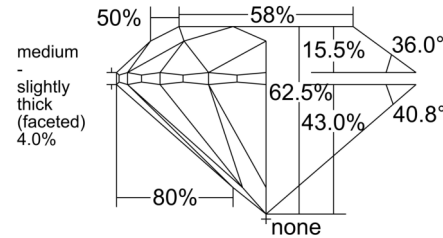

GIA NATURAL DIAMOND GRADING REPORT

May 21, 2025
GIA Report Number 5523216863
Shape and Cutting Style ..... Round Brilliant
Measurements ..... 7.84 - 7.89 x 4.92 mm

GRADING RESULTS

Carat Weight ..... 1.91 carat
Color Grade I
Clarity Grade VS2
Cut Grade ..... Excellent

ADDITIONAL GRADING INFORMATION

Polish ..... Excellent
Symmetry ..... Excellent
Fluorescence ..... None

Inscription(s): GIA 5523216863

Comments: Additional clouds are not shown. Pinpoints are not shown.

PROPORTIONS

Profile to actual proportions