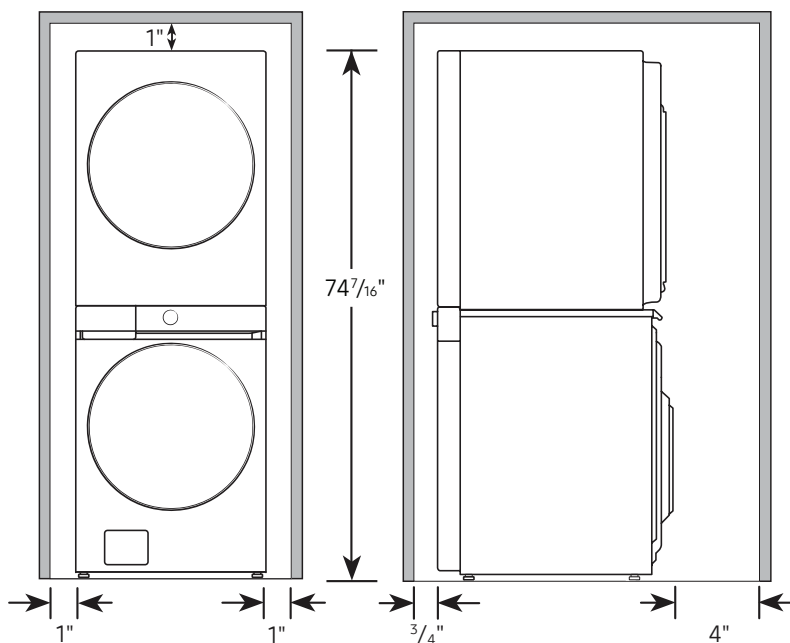

Dimensions (WxHxD) & Weight	
Product Dimensions	27" x 74 ⁷ / ₁₆ " x 31 ³ / ₈ "
Product Weight	319.7 lbs
Shipping Dimensions	29 ³ / ₈ " x 81 ¹⁵ / ₁₆ " x 34 ¹ / ₈ "
Shipping Weight	330.7 lbs

UPC		
White with Electric Dryer	WH46DBH100EW	887276814490
White with Gas Dryer	WH46DBH100GW	887276814513
Optional Vent Kit	DV-2A	887276146416

WH46DBH100EW

Bespoke AI Laundry Hub™ 4.6 cu. ft. Large Capacity Single Unit Washer with Steam Wash and 7.6 cu. ft. Electric Dryer in White

Dimensions

Alcove or Closet Installation

The front of the alcove or closet must have two unobstructed air openings for a combined minimum total area of 72 in.²

Connection Dimensions*

Back and side views

*Measurements are approximations for frame only.

LEGEND:	
●	Cold Water Connection
●	Hot Water Connection
●	Power Cord