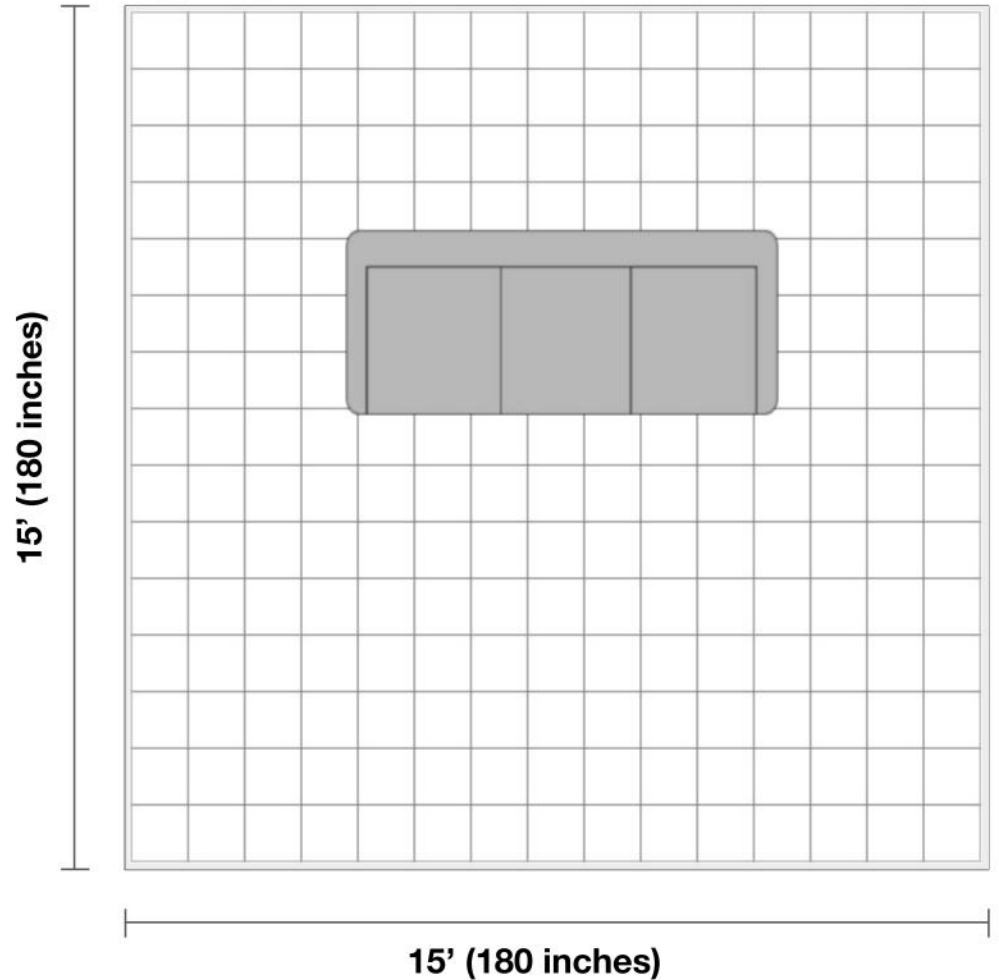

Buckley Leather Sofa

Before purchasing your furniture, please measure your space and note all item measurements to ensure the item will fit your space.

General Dimensions:

92.1"W x 39.4" D x 34.6" H

Seat Depth: 24"

Seat Width: 23.5"

Arm Height: 24"

Additional Dimensions:

Seat Height: 20"

Leg Height: 2"

Total Seat Width: 70.5"

Room Plan:

Entry width required for delivery: 32.6

Living Room Size

Living rooms vary in shapes and sizes. The layout is scaled to 15' x 15' for visual purposes.