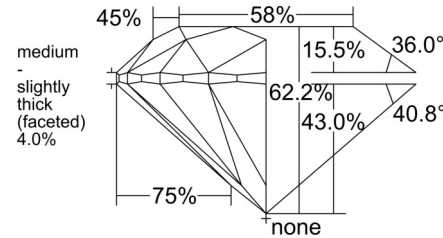

GIA NATURAL DIAMOND GRADING REPORT

January 30, 2025
GIA Report Number 2516309712
Shape and Cutting Style ..... Round Brilliant
Measurements ..... 6.75 - 6.79 x 4.21 mm

GRADING RESULTS

Carat Weight ..... 1.20 carat
Color Grade ..... F
Clarity Grade VVS1
Cut Grade ..... Excellent

ADDITIONAL GRADING INFORMATION

Polish ..... Excellent
Symmetry ..... Excellent
Fluorescence ..... Faint
Inscription(s): GIA 2516309712
Comments: Surface graining is not shown.

PROPORTIONS