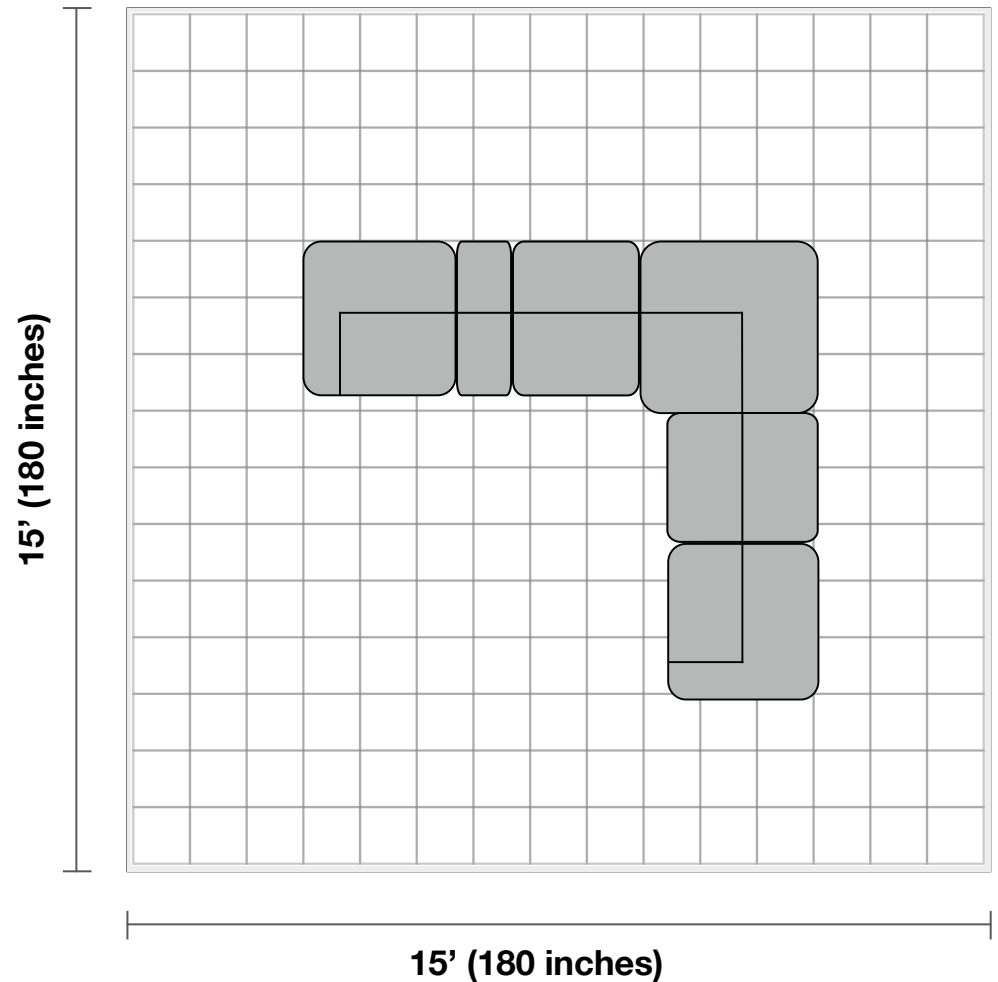

General Dimensions:

Left / Right Arm Recliner: 42.5" L x 42.5" W x 31.4" H

Console: 12.5" L x 40.9" W x 26.3" H

Armless Chair: 30.3" L x 42.5" W x 31.4" H

Corner Wedge: 50.3" L x 50.3" W x 31.4" H

Additional Dimensions:

Seat cushions are 20.8" deep and 19.2" high off the ground

Armrests is 25.1" high off the ground

Room Plan:

Entry width required for delivery: 26"

Living Room Size

Living rooms vary in shapes and sizes. The layout is scaled to 15' x 15' for visual purposes.