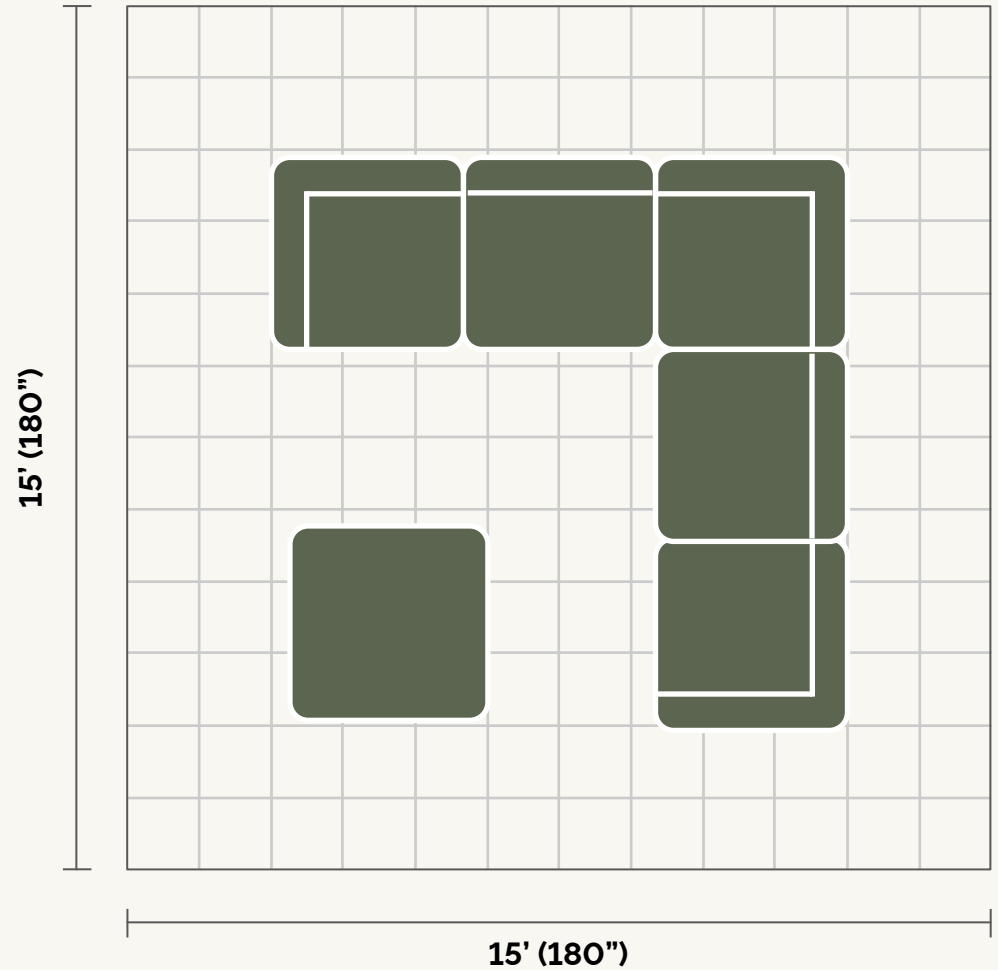

AIDEN & IVY®

1862013 Aiden & Ivy Mira 6 Piece Fabric Modular Sectional

General dimensions

Ottoman: 42.5" L x 42.5" W x 20.4" H

Corner: 42.5" L x 42.5" W x 34.2" H

Armless Seat: 43.3" L x 42.5" W x 34.2" H

Additional dimensions

Seat cushions are 26.7" deep and 20.4" high off the ground

Arm rests is 25.5" high off the ground

Pillow length: 23.6" and width 23.6"

Before purchasing your furniture, please measure your space and note all item measurements to ensure the item will fit your space.

Room plan

Entry width required for delivery: 42.6"

Living room size

Living rooms vary in shapes and sizes. The layout is scaled to 15' x 15' for visual purposes.