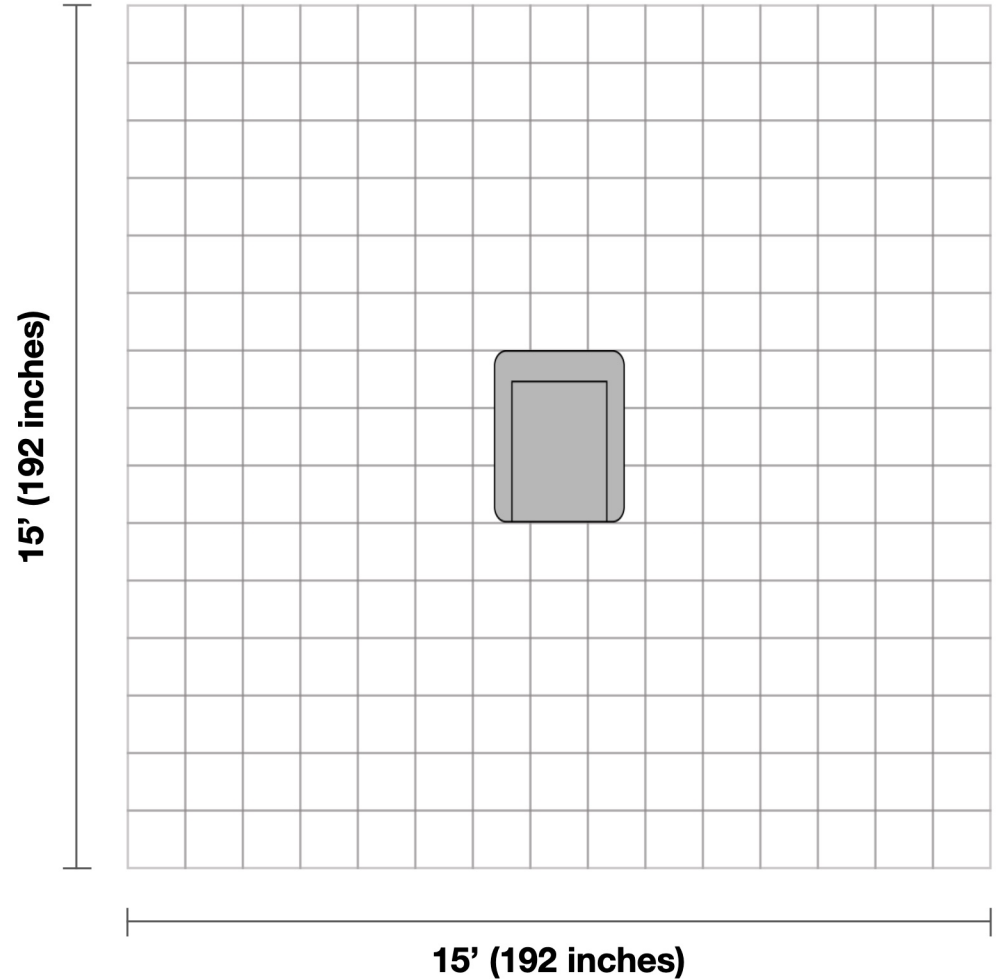

Decklyn Leather Pushback Recliner

General Dimensions:

Chair: 38.2" L x 29" W x 40.6" H

Additional Dimensions:

Seat Width: 21.3"

Seat Depth: 20.7"

Seat Height: 20.1"

Opened Length: 64.2"

Opened Height: 29.5"

Room Plan:

Entry width required for delivery: **26"**

Living Room Size

Living rooms vary in shapes and sizes. The layout is scaled to 15' x 15' for visual purposes.