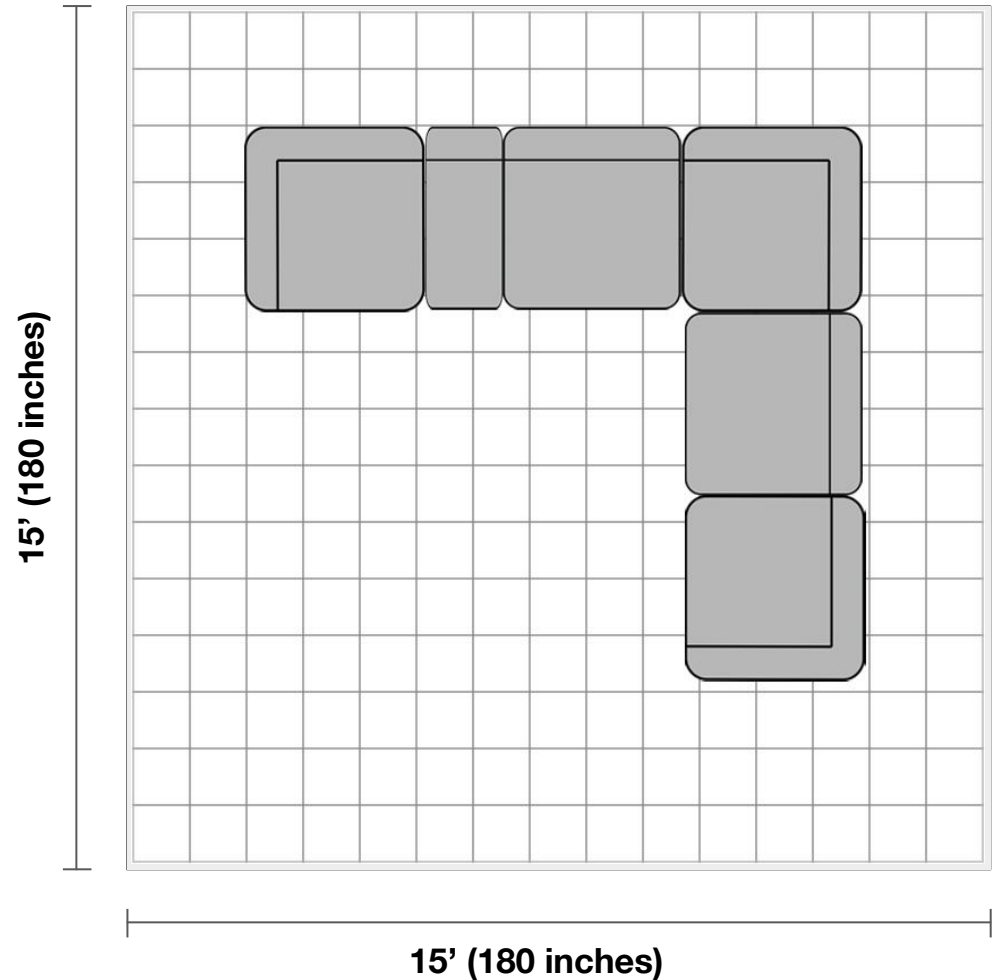

AIDEN & IVY®

1782993 Karson Leather Power Reclining Sectional

Before purchasing your furniture, please measure your space and note all item measurements to ensure the item will fit your space.

General Dimensions:

Left / Right Arm Recliner: 41.7" L x 43.3" W x 30.7" H

Console: 12.9" L x 41.7" W x 26.7" H

Armless Chair: 30.3" L x 43.3" W x 30.7" H

Corner Wedge: 50.3" L x 50.3" W x 30.7" H

Additional Dimensions:

Seat cushions are 21.6" deep and 19.6" high off the ground

Armrests is 24.8" high off the ground

Length of power cable: 98"

Room Plan:

Entry width required for delivery: 26"

Living Room Size

Living rooms vary in shapes and sizes. The layout is scaled to 15' x 15' for visual purposes.