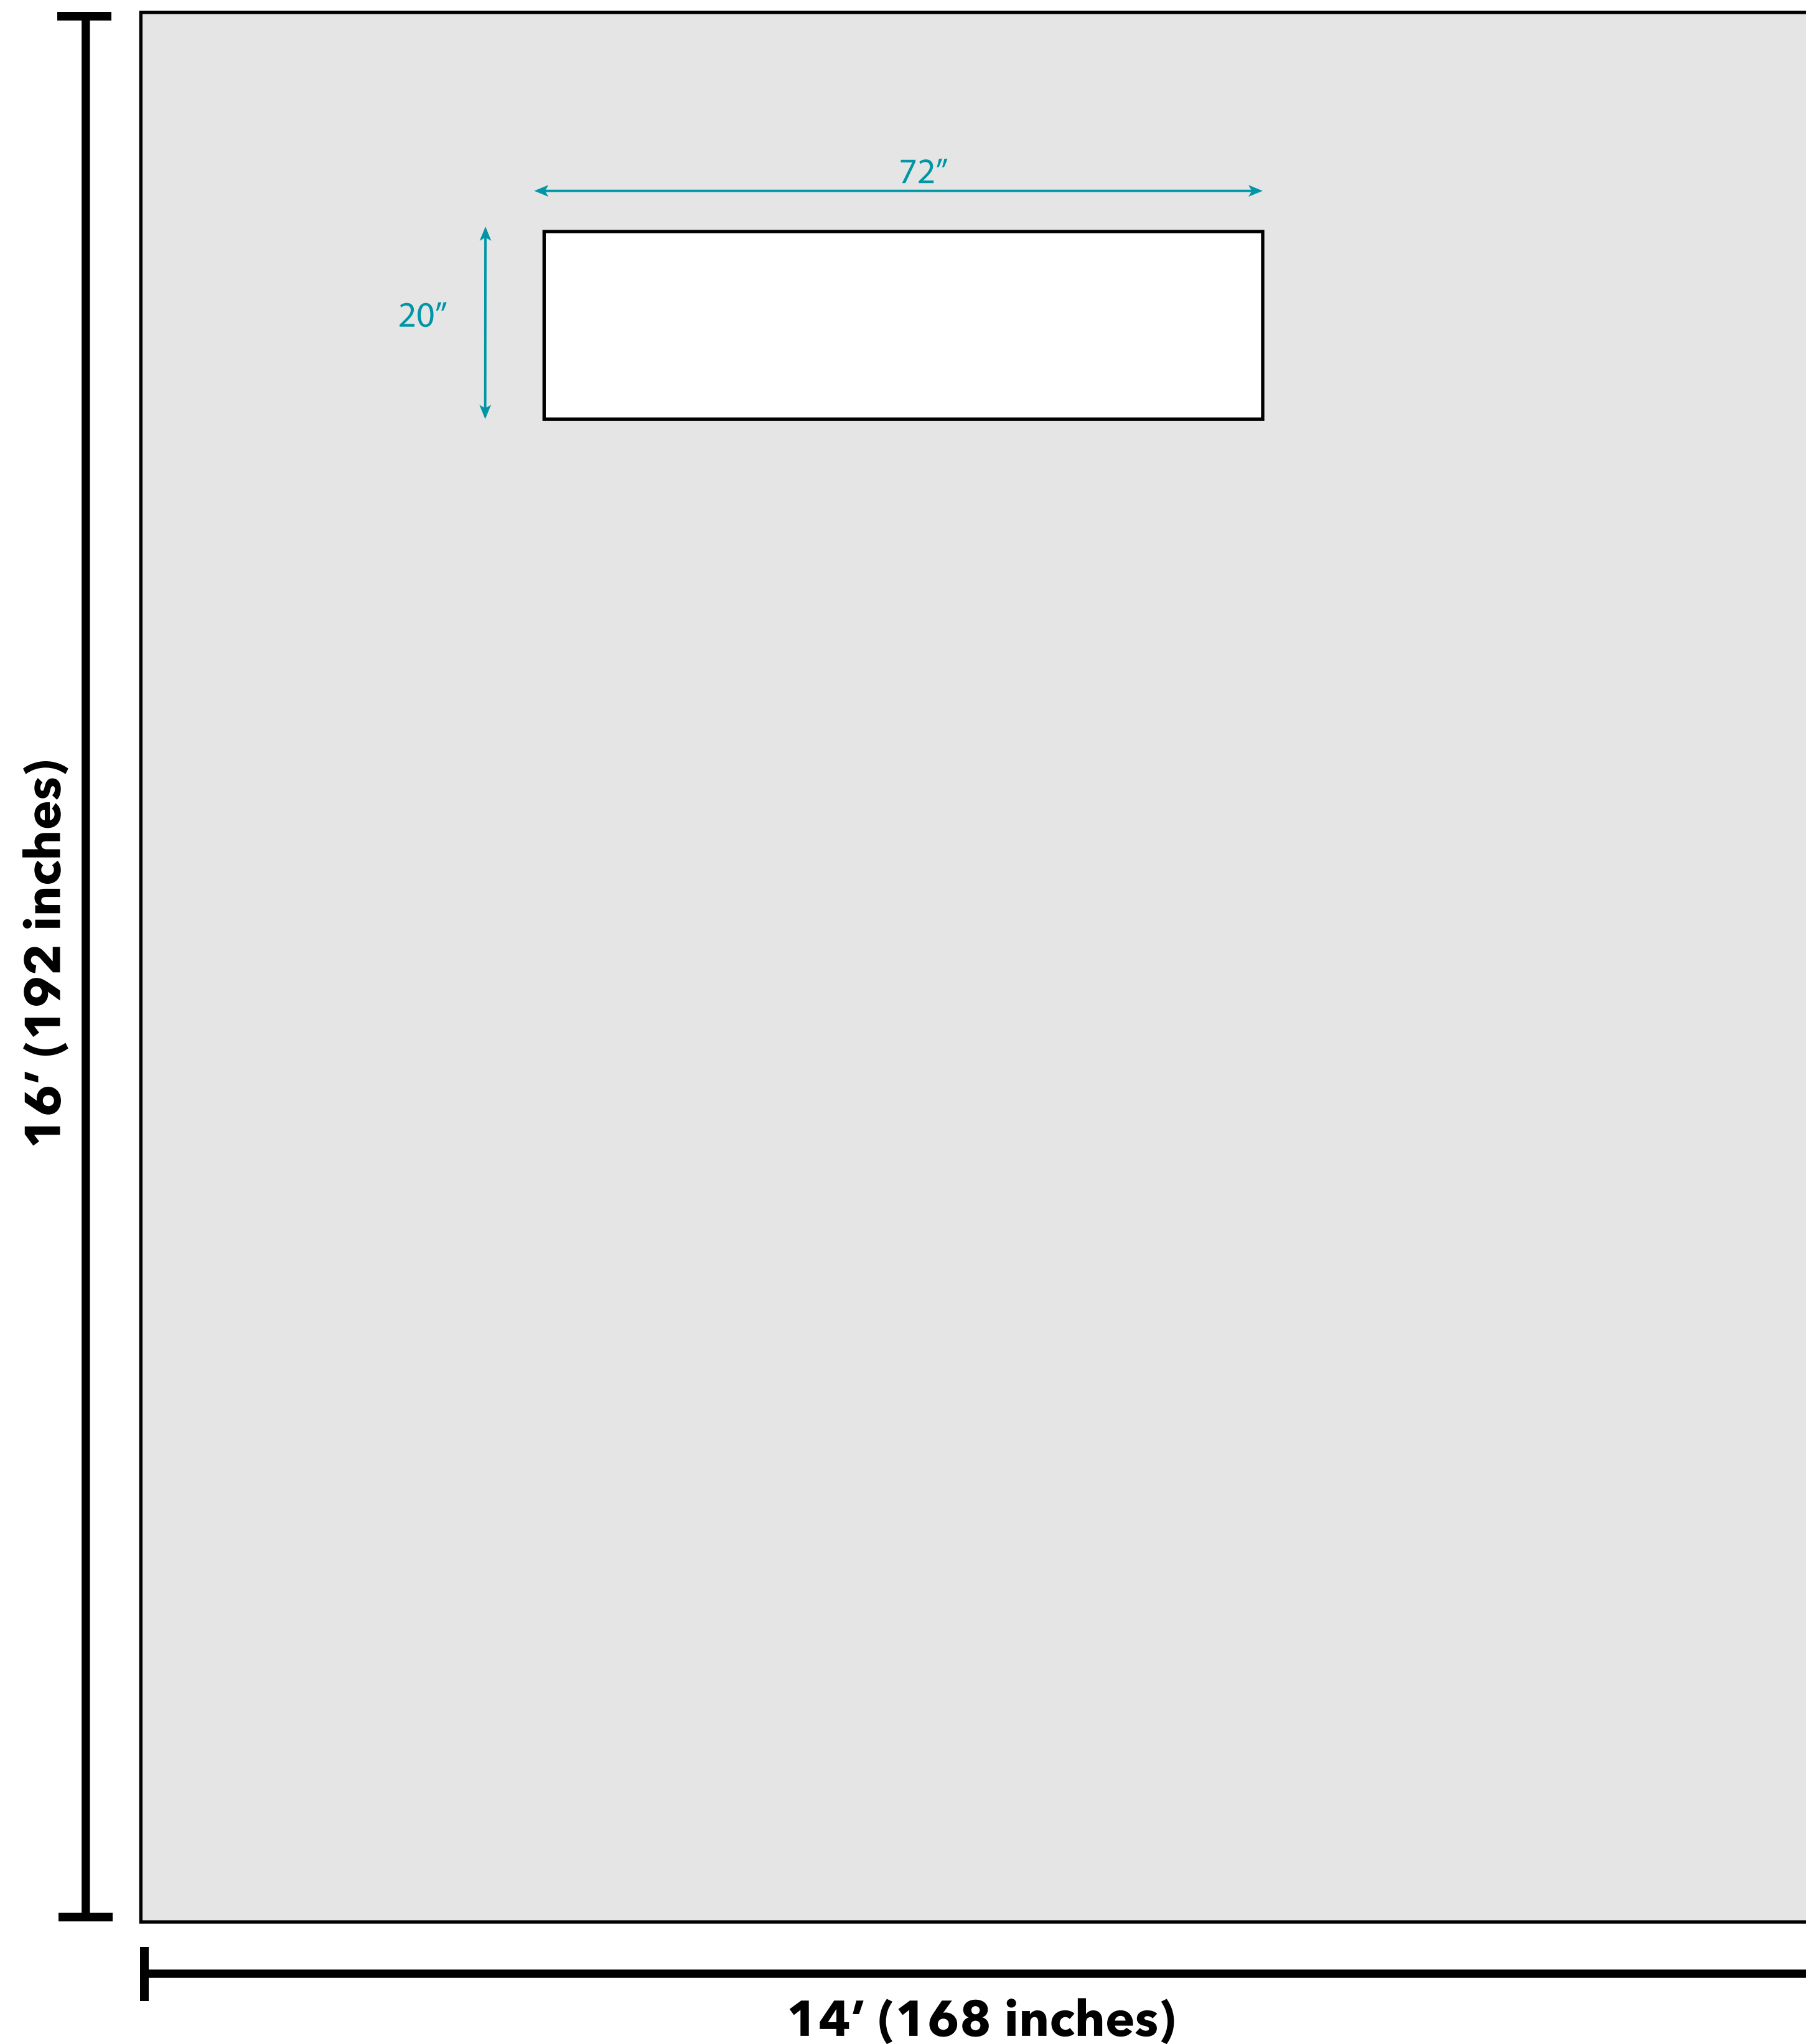

## Floor Plan

### Overall Dimensions:

72" W x 20" D x 32.25" H

### Additional Dimensions:

- Inside Space of Left Cabinet: 43.25" W x 16.75" D x 22.75" H
  - Shelf height is adjustable
- Inside Space of Right Cabinet: 21.5" W x 16.75" D x 22.75" H
  - Shelf height is adjustable
- Cabinet doors are 21.5" W x 22.75" H (each door)

**Door width required for delivery: 22"**