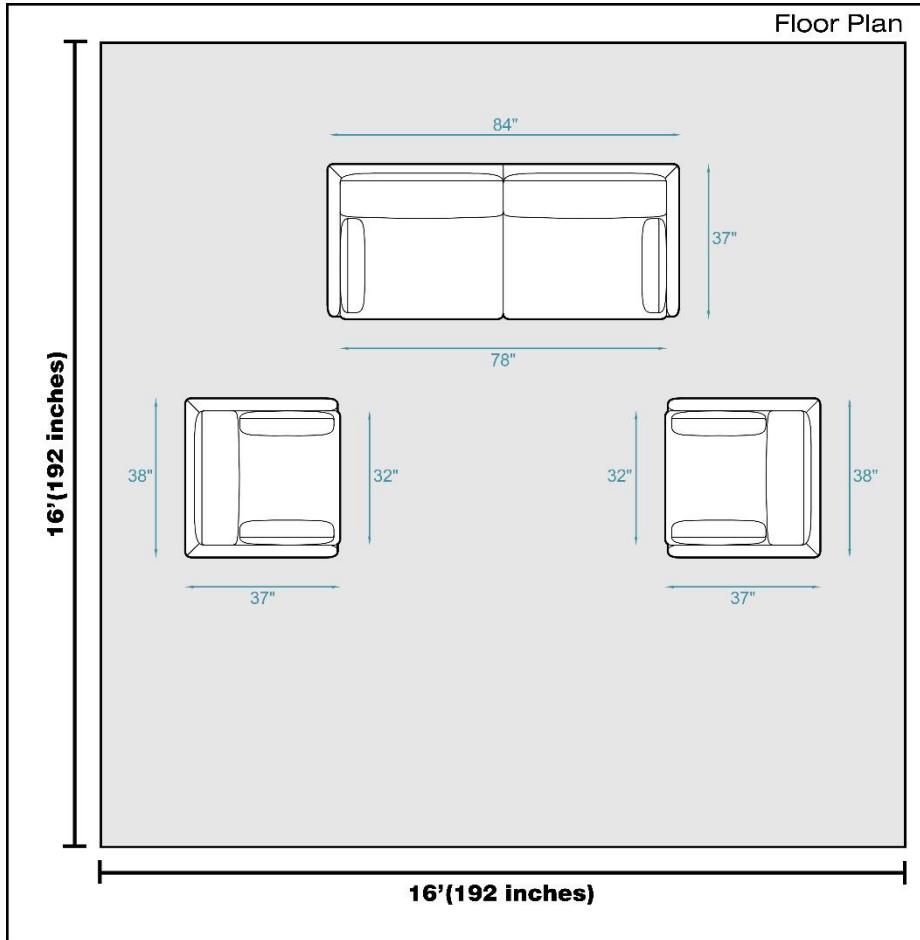

Floor Plan

Simone 3-piece Leather Set

Overall Dimensions:

- Sofa: 84" L x 37" W x 34.5" H
- Chair: 38" L x 37" W x 34.5" H
- Chair: 38" L x 37" W x 34.5" H

Additional Dimensions:

- Sofa Seat Depth: 24"
- Chair Seat Depth: 24"
- Seat Height: 18"
- Arm Height: 29"
- Arm Width: 3"
- Legs are 6" tall

Door width required for delivery: 23"