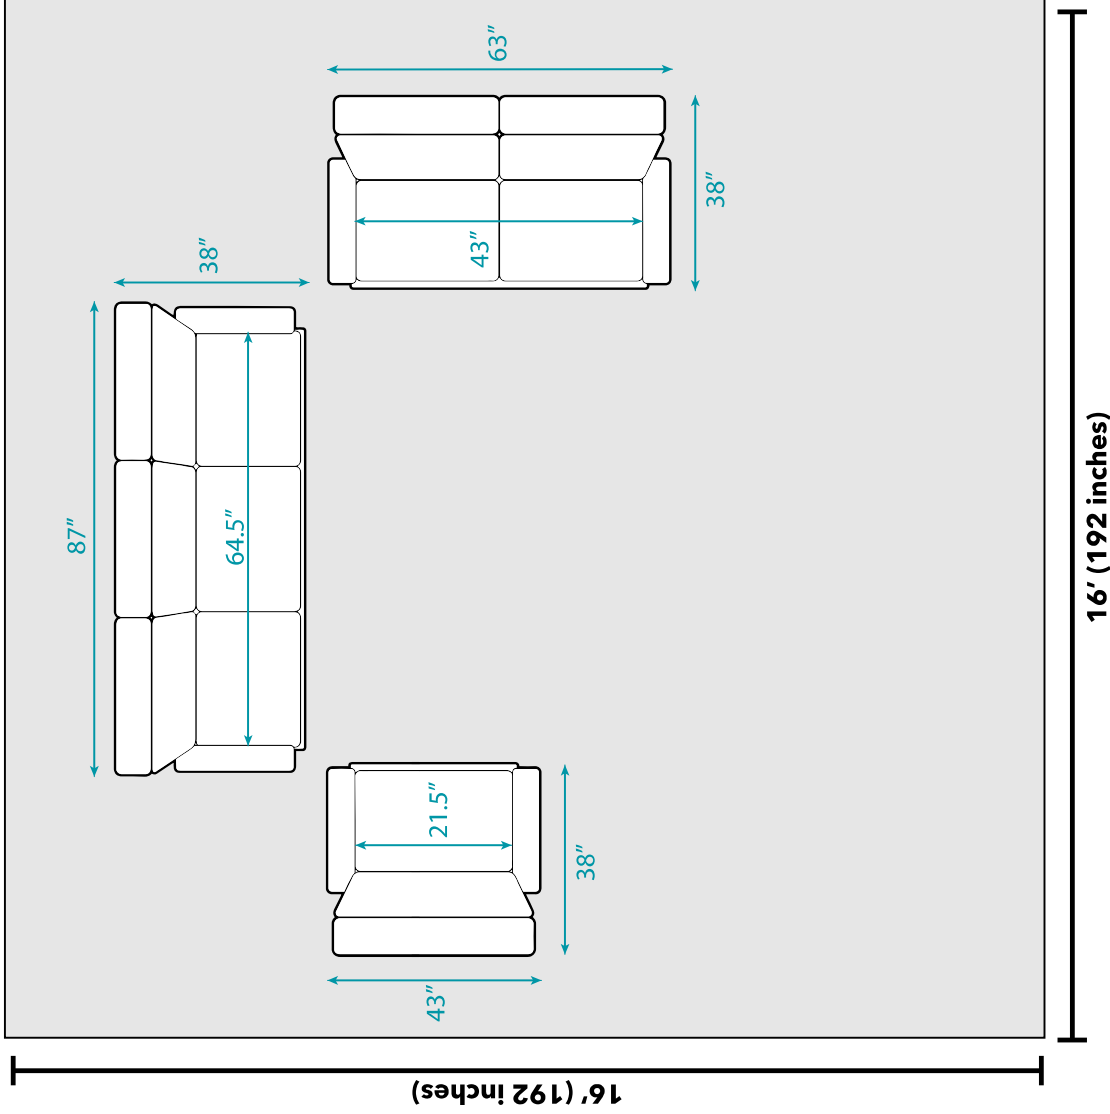

## Floor Plan

### Overall Dimensions:

- Sofa: 87" L x 38" W x 36" H  
Inside seating width: 64.5"
- Loveseat: 63" L x 38" W x 36" H  
Inside seating width: 43"
- Chair: 43" L x 38" W x 36" H  
Inside seating width: 21.5"

### Additional Dimensions:

- Seat cushions are 22" deep and 20" high off the ground
- Armrests are 10.25" wide and 24.5" high off the ground
- Leg height is 5.25"

**Door width required for delivery: 32"**