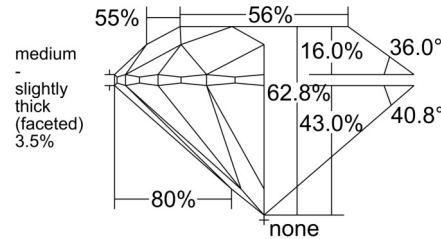

GIA REPORT
2447961556

Verify this report at GIA.edu

FACSIMILE

This is a digital representation of the original GIA Report. This representation might not be accepted in lieu of the original GIA Report in certain circumstances. The original GIA Report includes certain security features which are not reproducible on this facsimile.

GIA NATURAL DIAMOND GRADING REPORT

December 18, 2025
GIA Report Number 2447961556
Shape and Cutting Style ..... Round Brilliant
Measurements ..... 8.02 - 8.06 x 5.05 mm

GRADING RESULTS

Carat Weight ..... 2.01 carat
Color Grade I
Clarity Grade VVS1
Cut Grade ..... Excellent

ADDITIONAL GRADING INFORMATION

Polish ..... Excellent
Symmetry ..... Excellent
Fluorescence ..... None
Inscription(s): GIA 2447961556
Comments: Clouds are not shown.

PROPORTIONS

Profile to actual proportions