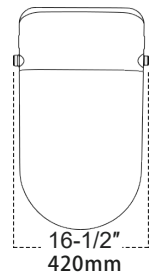

Smart Toilet MJ-ST04

ADA

Specifications:

Size: 27-1/2" x 16-1/2" x 19-1/4"

(700x420x490 mm)

Product Features:

Voltage: 110V

Length of wire: 59" (1500mm)

Waterproof: IPX4

Flushing type: Jet siphonic

Rated power: 1100W

Heating method: Instant heating

Installation: Standard 12" (305mm) rough-in

Water Pressure required: Min. 11LBS/15S (5L/15S)

Min. 0.225Mpa(2.25 Bar): 37 psi flow pressure

Max. 0.75 Mpa(7.5 Bar): 109psi hydrostatic pressure

Accessories Included:

Remote control

Toilet wax ring

Toilet seat size