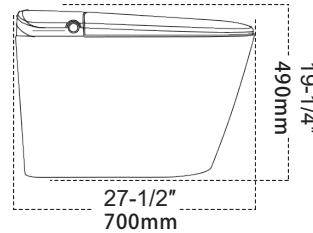

Smart Toilet MJ-ST04

ADA

Specifications:

Size: 27-1/2" x 16-1/2" x 19-1/4"

(700x420x490 mm)

Product Features:

Voltage: 110V

Length of wire: 59" (1500mm)

Waterproof: IPX4

Flushing type: Jet siphonic

Rated power: 1100W

Heating method: Instant heating

Installation: Standard 12" (305mm) rough-in

Water Pressure required: Min. 11LBS/15S (5L/15S)

Min. 0.225Mpa(2.25 Bar): 37 psi flow pressure

Max. 0.75 Mpa(7.5 Bar): 109psi hydrostatic pressure

Accessories Included:

Remote control

Toilet wax ring

Toilet seat size