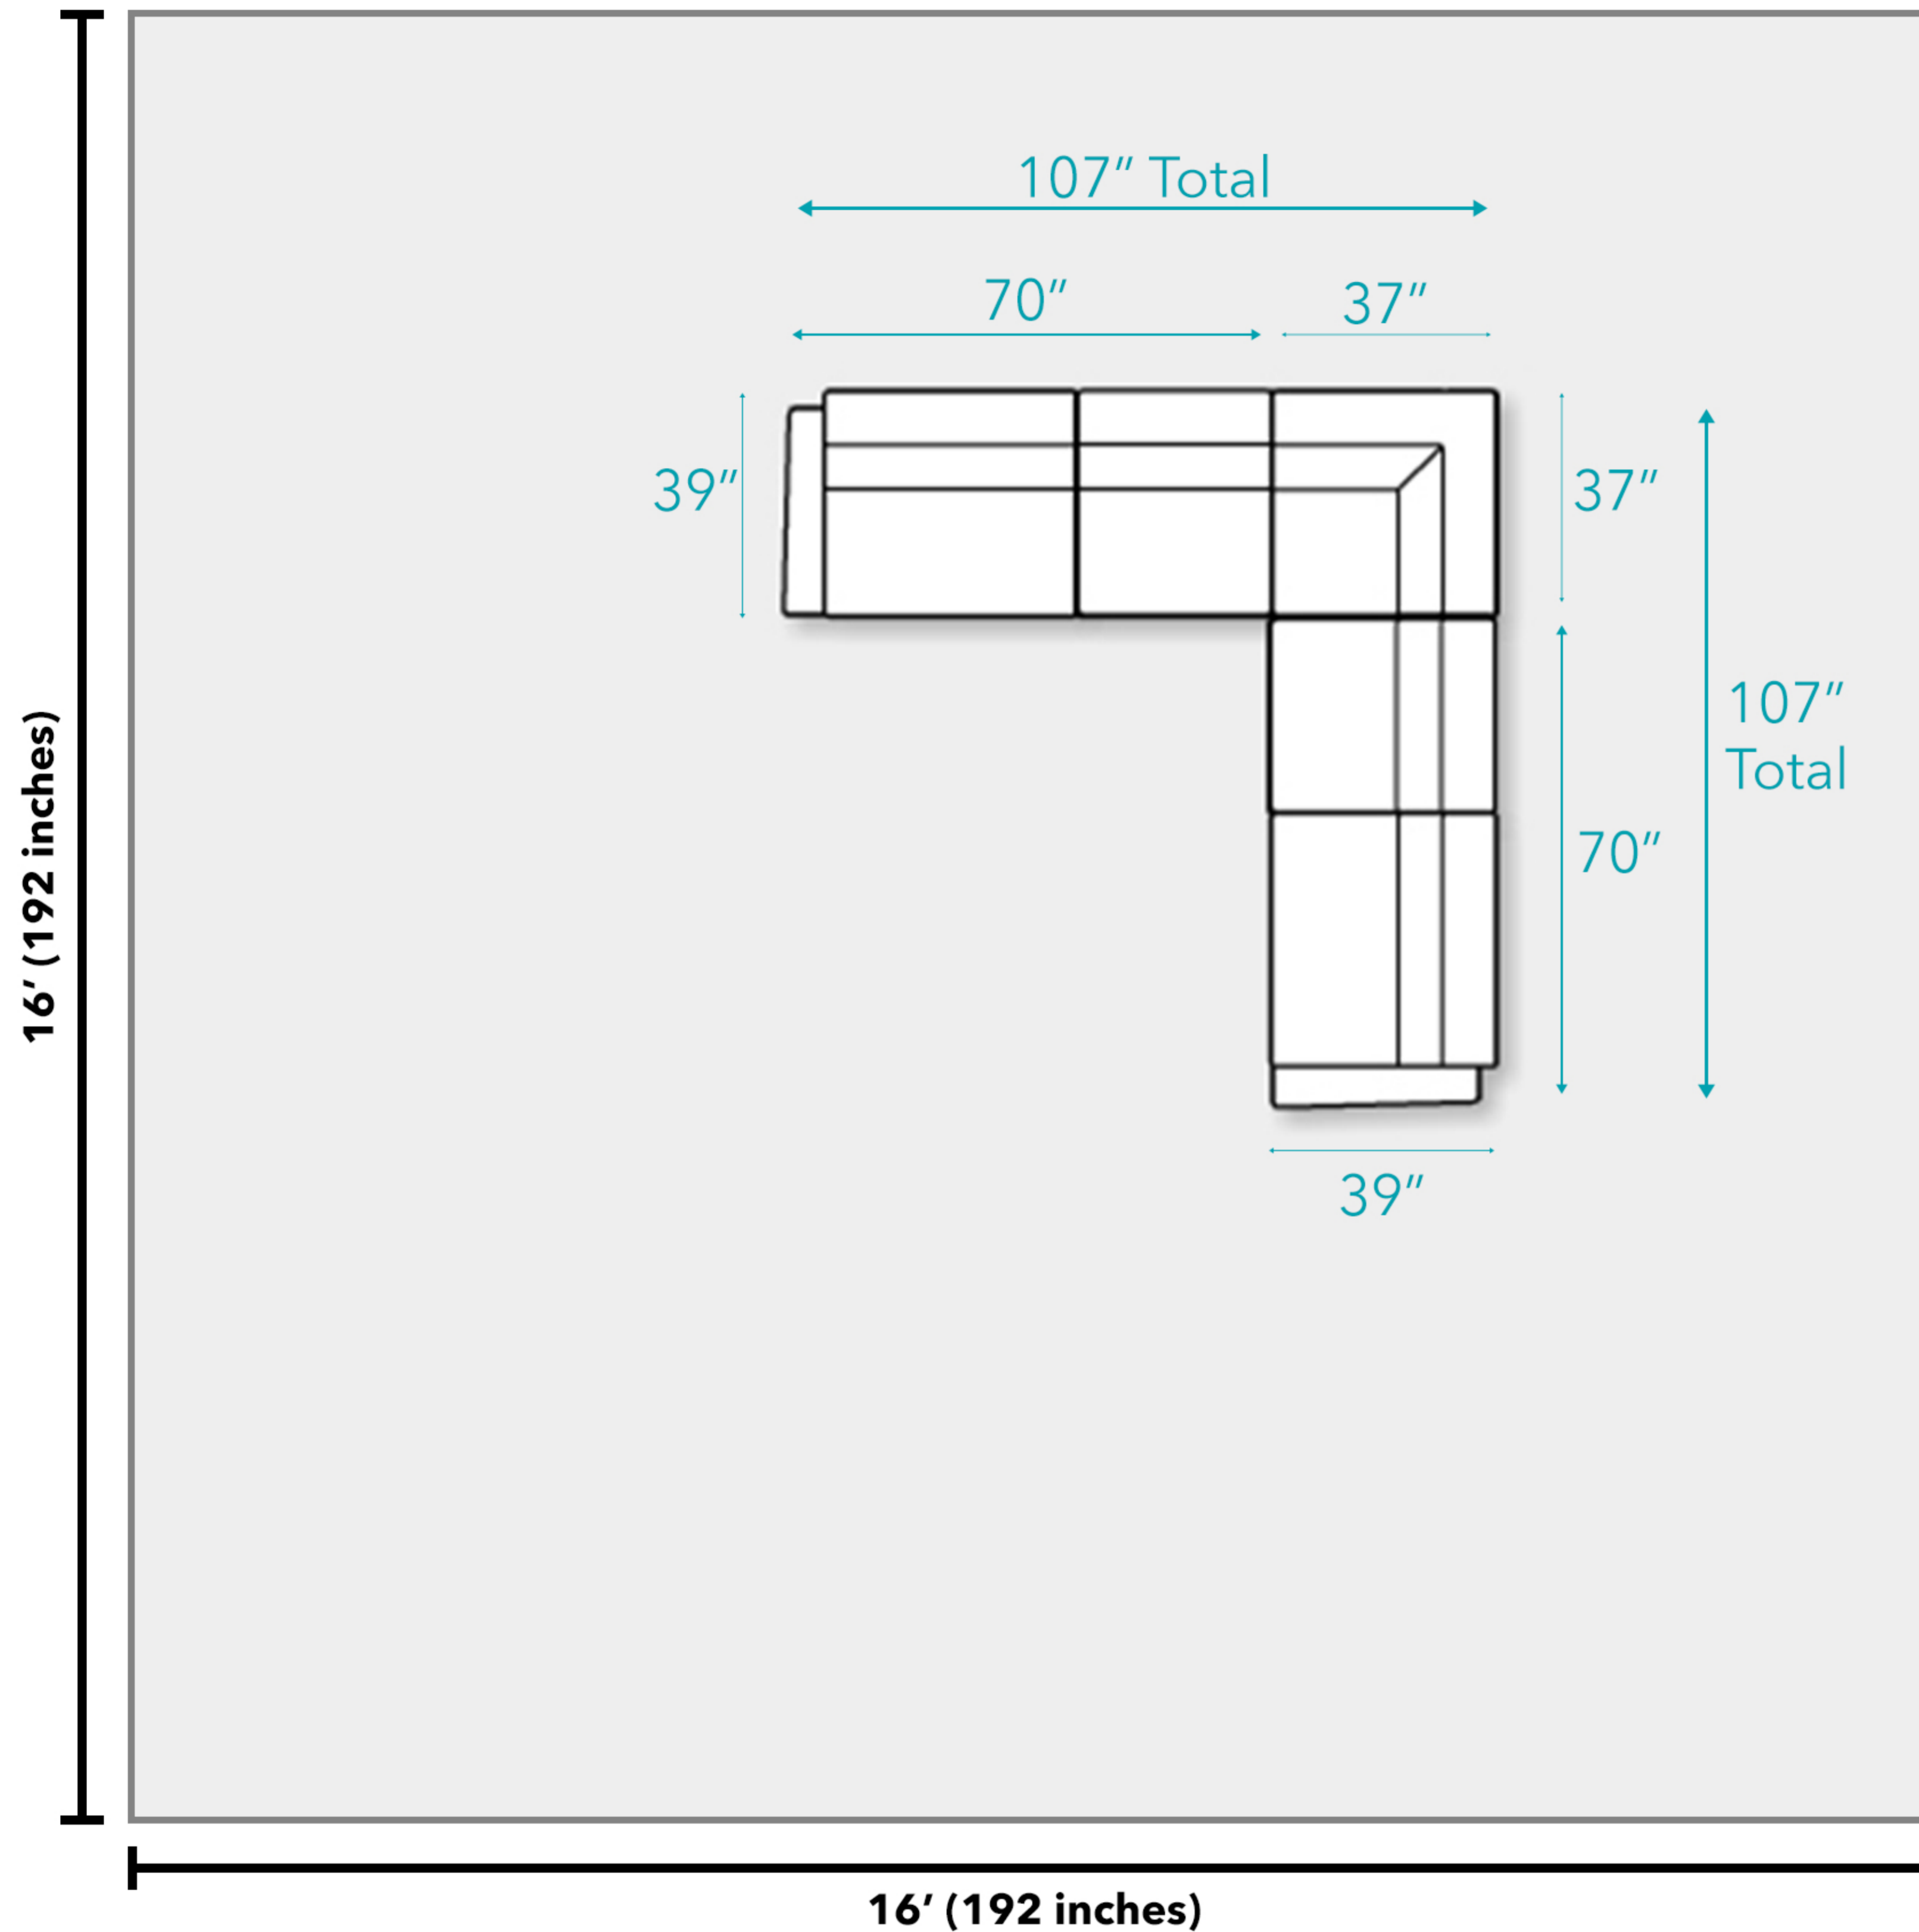

# Abbyson™

Floor Plan

## National Average Living Room Size

As of 2018, Dimensions Guide estimates that the average living room is a 16x16 foot square. Depending on the size of your home, including the number of people in your household, it may make sense for your living room to be a different size or shape. All measurements are approximate and are provided for informational purposes only.

### Overall Dimensions:

- Sectional Overall: 107" W x 107" D x 36" H
- Left-Facing Loveseat: 70" W x 39" D x 36" H
- Right-Facing Loveseat: 70" W x 39" D x 36" H
- Corner Wedge: 37" W x 37" D x 36" H

### Additional Dimensions:

- Seat cushions are 22" deep
- Seat cushions are 19" high off the ground
- Armrests are 24" high off the ground
- Armrests are 10" wide
- Legs are 2" tall

**Door width required for delivery: 33"**