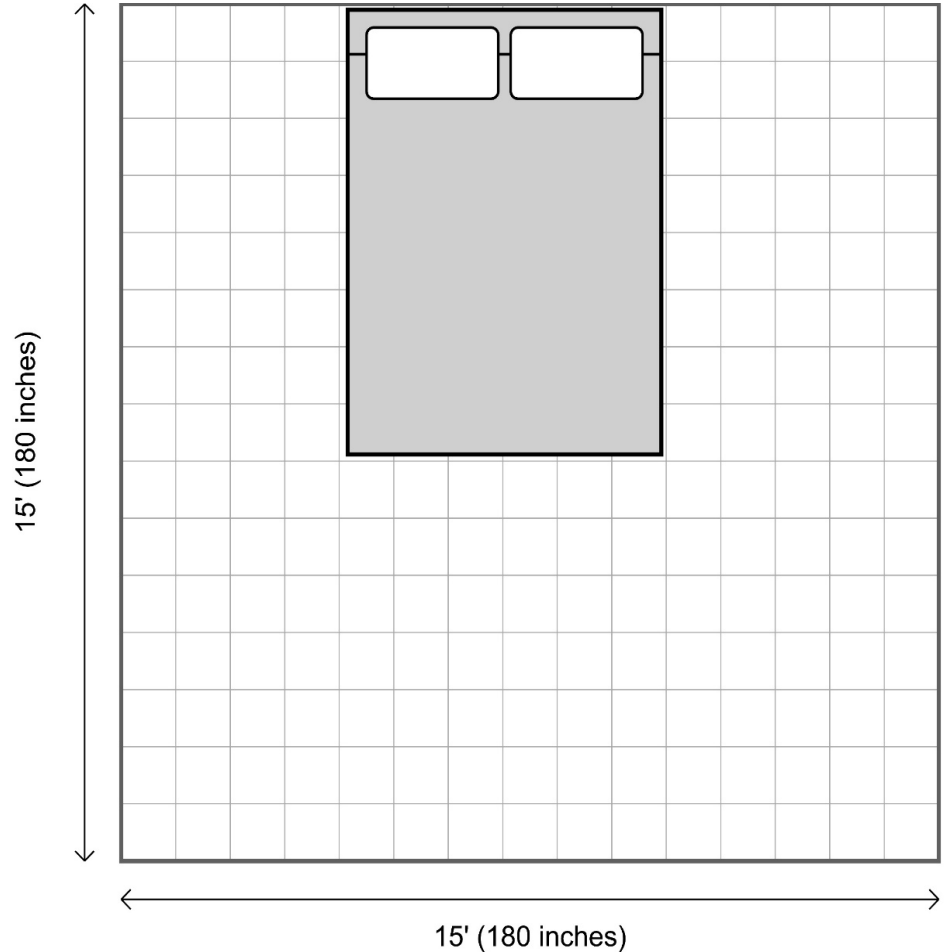

2015929 Analea Queen Bed

Before purchasing your furniture, please measure your space at the baseboard level to ensure the item will fit your space.

General Dimensions: (W x D x H)

Queen Bed: 71" W x 96" D x 54" H; 269 lbs

Additional Dimensions:

Queen interior space for an adjustable base: 61" W x 80.5" D

Queen slat surface height: 14"

Room Plan:

Entry Width required for Delivery: 19"

Threshold Delivery Included

Room size:

Rooms vary in shapes and sizes; the layout is 15' x 15' for visual purposes