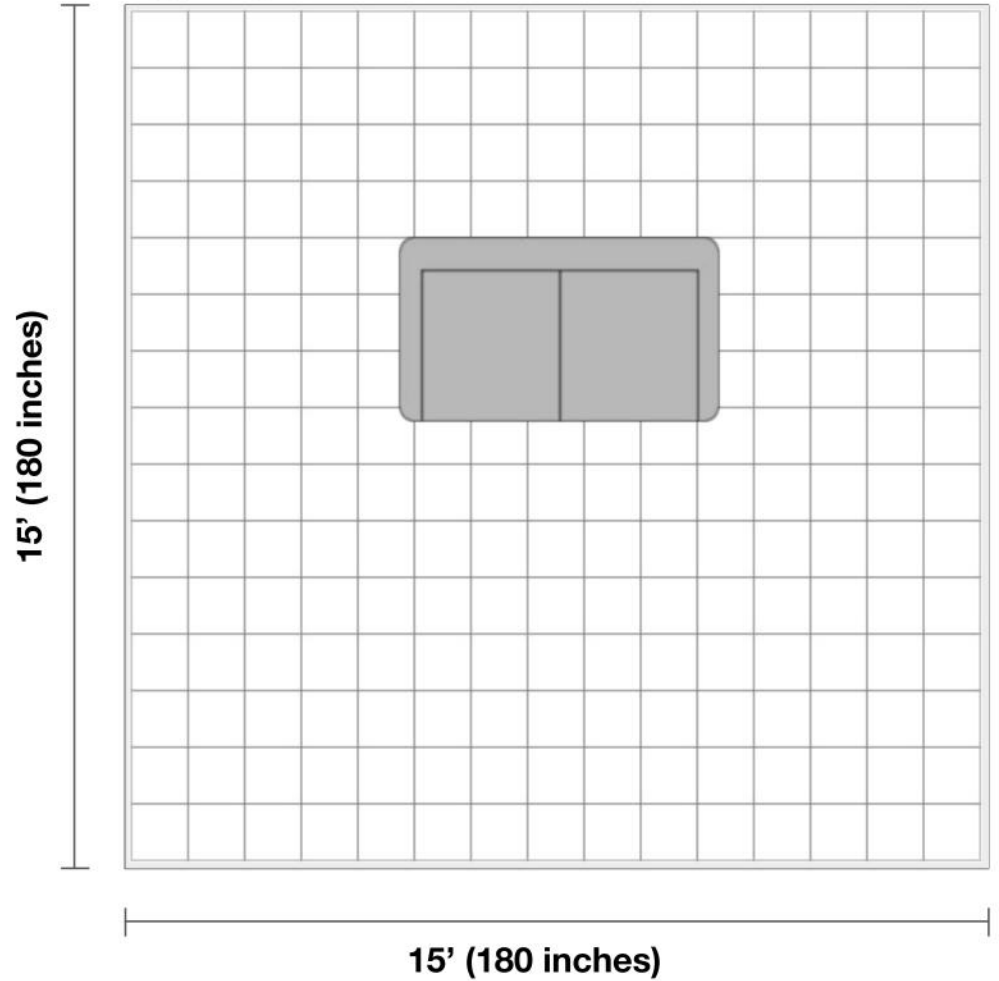

## General Dimensions:

68.1"W x 39.4" D x 34.6" H

Seat Depth: 24"

Seat Width: 23.5"

Arm Height: 24"

## Additional Dimensions:

Seat Height: 20"

Leg Height: 2"

Total Seat Width: 47"

## Room Plan:

Entry width required for delivery: 32.6

## Living Room Size

Living rooms vary in shapes and sizes. The layout is scaled to 15' x 15' for visual purposes.