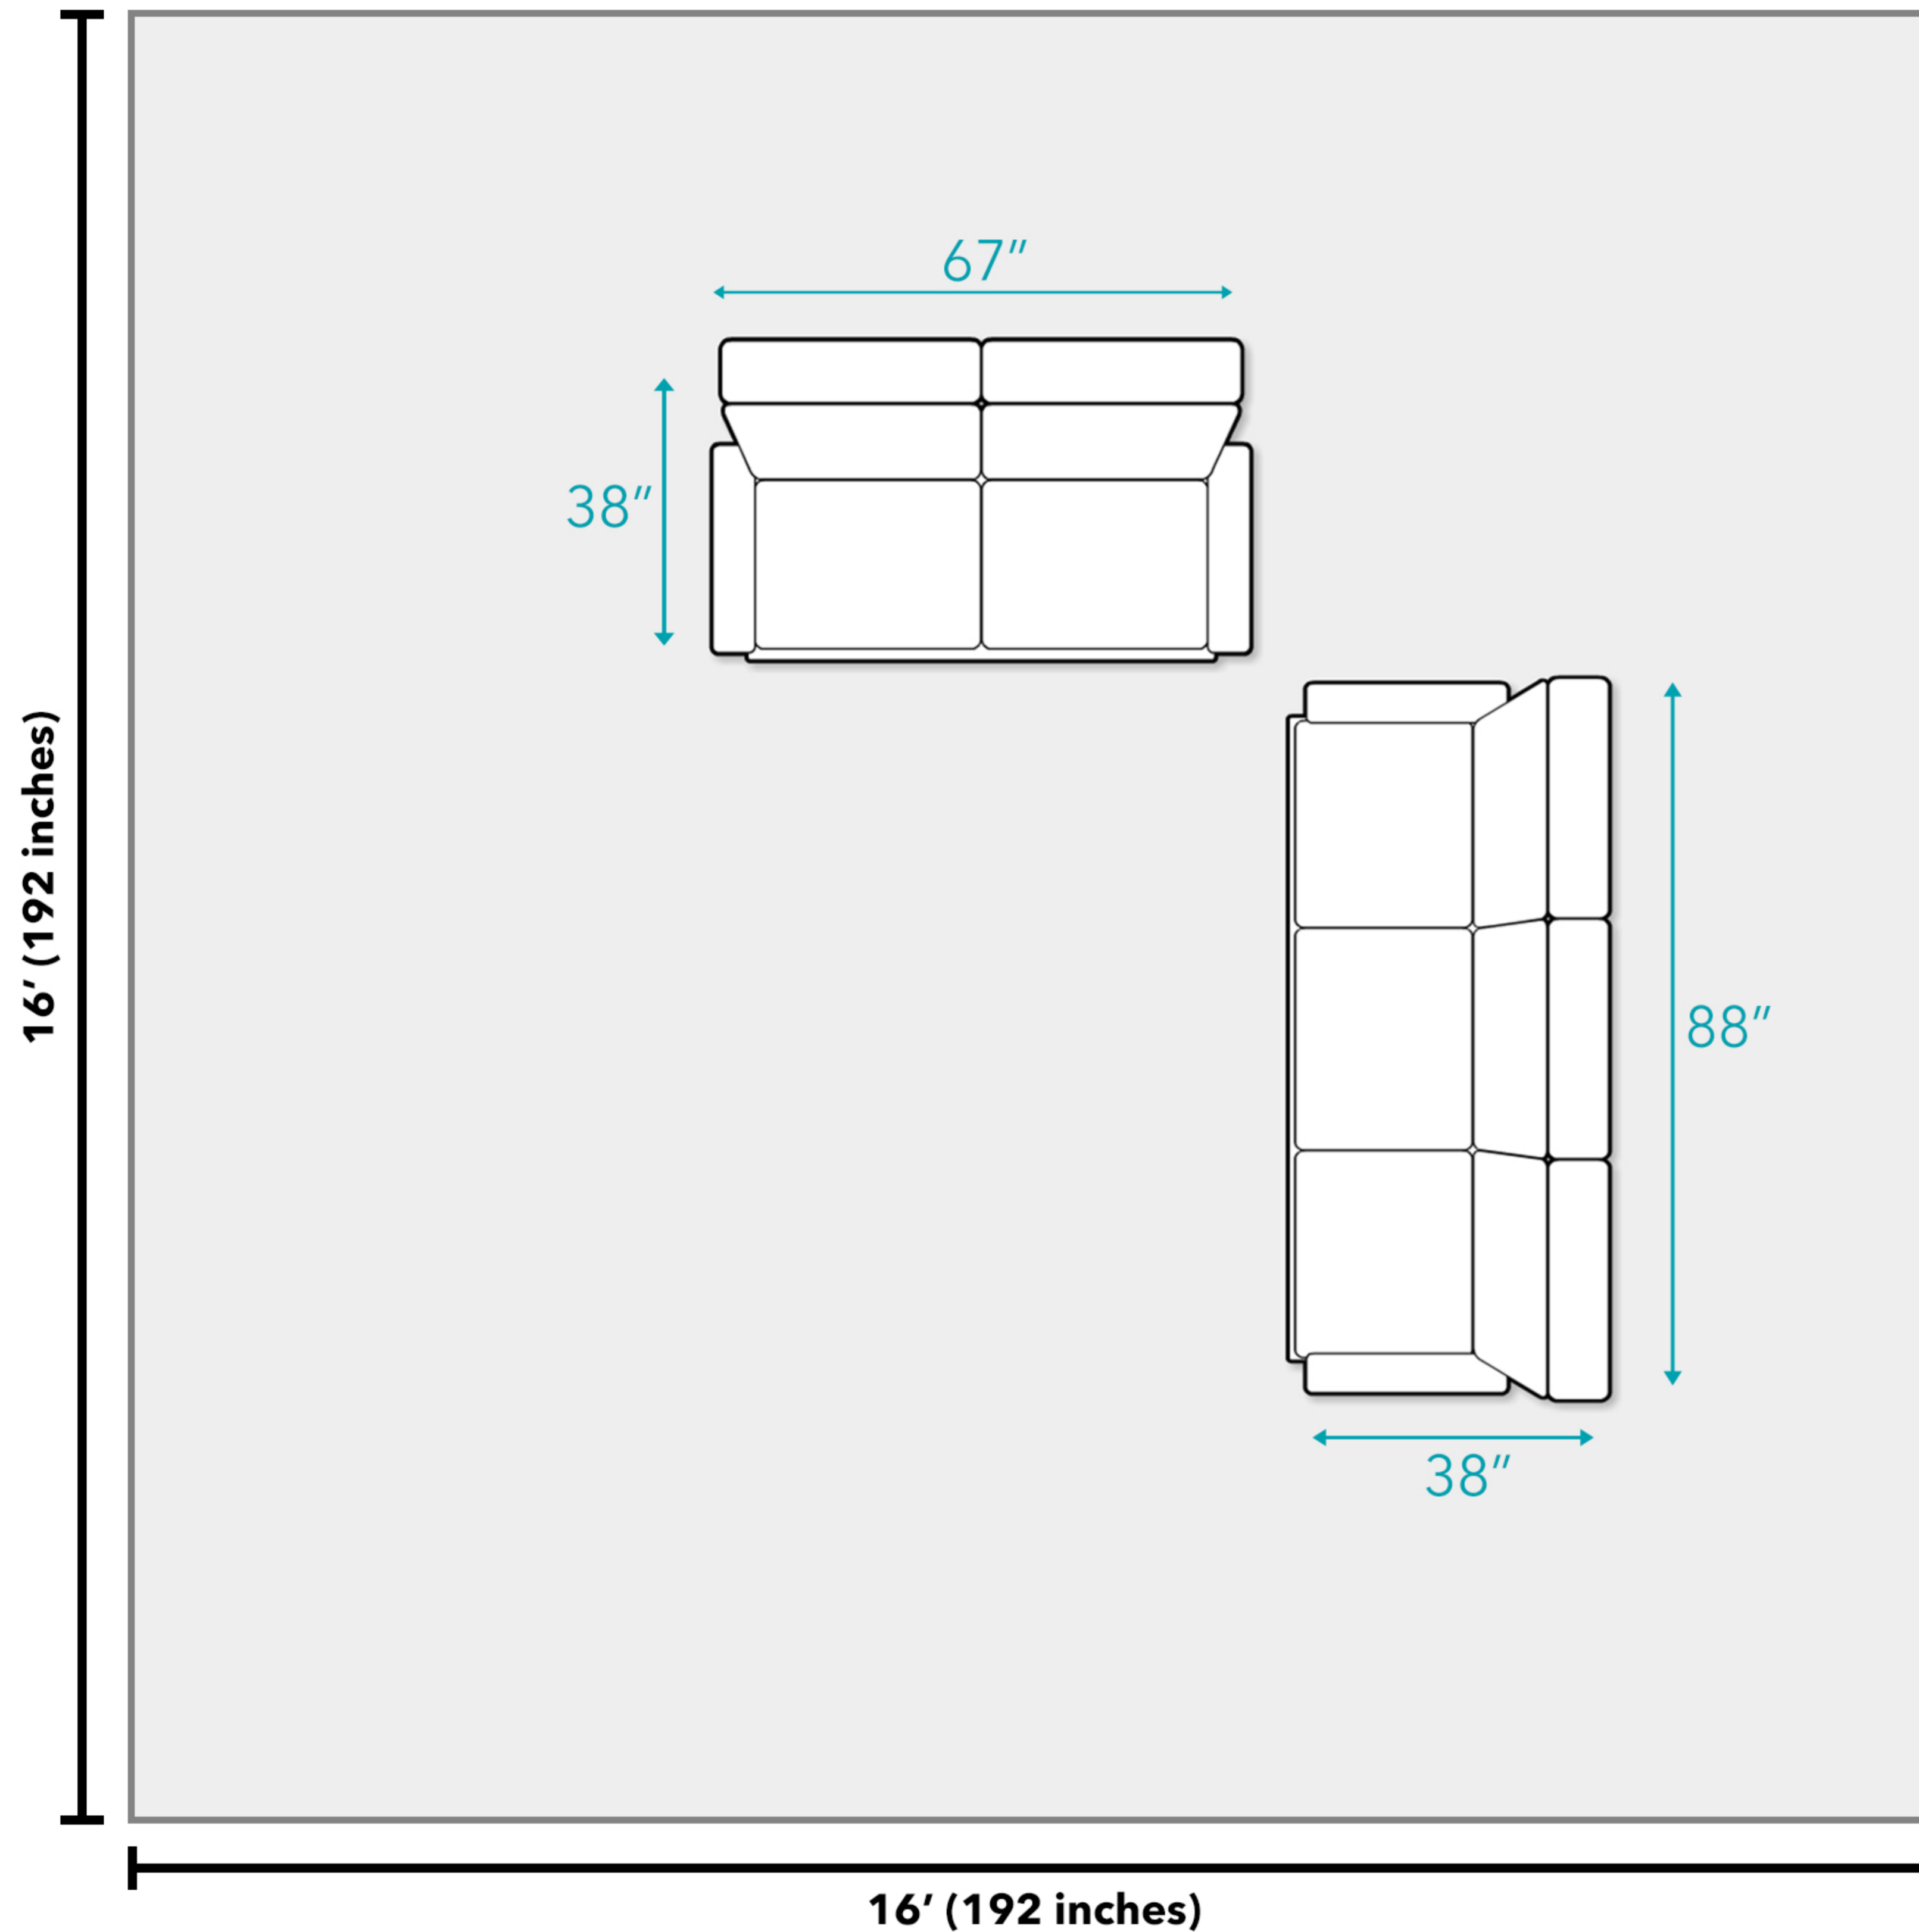

Abbyson™

Floor Plan

Breckenridge 2-pc Leather Set

Overall Dimensions:

- Sofa: 88" W x 38" D x 36" H
- Loveseat: 67" W x 38" D x 36" H

Additional Dimensions:

- Seat cushions are 22" deep
- Seat cushions are 20" high off the ground
- Armrest are 25" high off the ground
- Armrest are 12" wide
- Legs are 2" tall

National Average Living Room Size

As of 2018, Dimensions Guide estimates that the average living room is a 16x16 foot square. Depending on the size of your home, including the number of people in your household, it may make sense for your living room to be a different size or shape. All measurements are approximate and are provided for informational purposes only.

Door width required for delivery: 32"