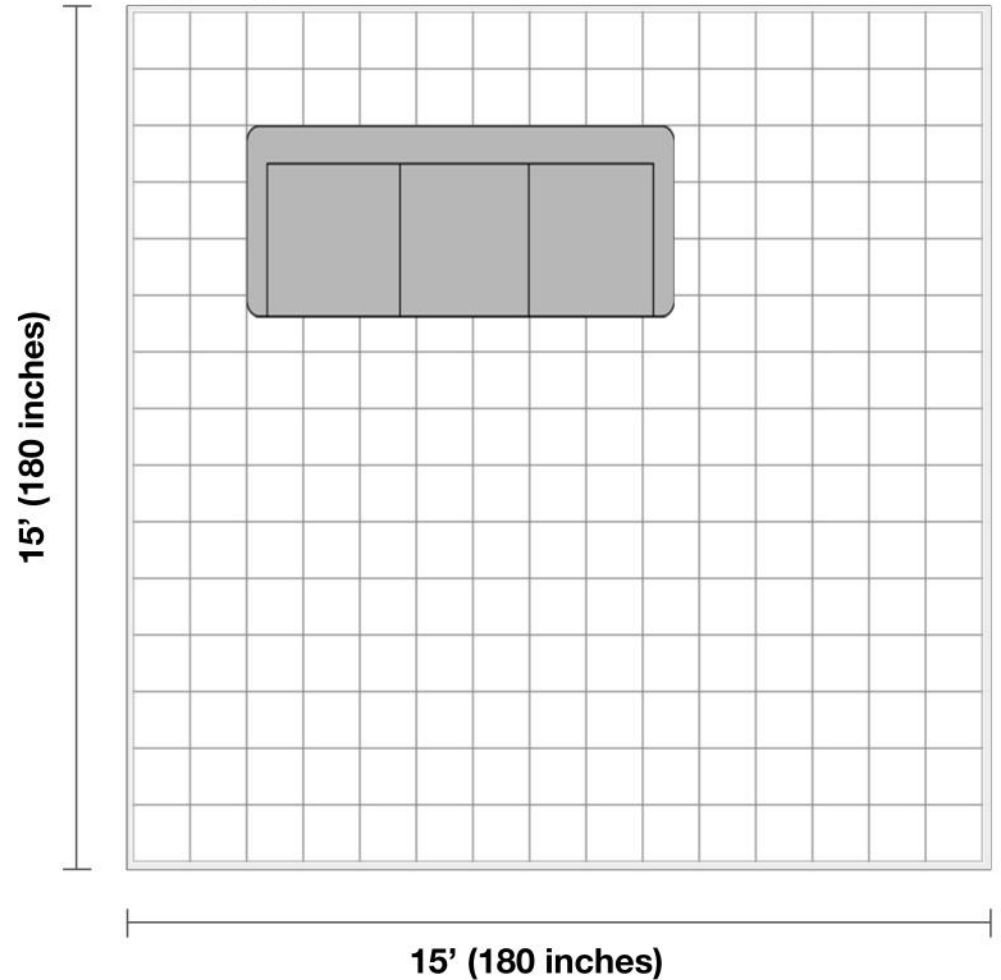

1434585 - Leather Power Reclining Sofa with Power Headrests

Before purchasing your furniture, please measure your space and note all item measurements to ensure the item will fit your space.

General Dimensions:

Overall Dimensions: 90.1" W x 39.3" D x 40.9" H

Additional Dimensions:

Seat height: 20.8"

Interior depth of the seat: 21.2"

Interior width of the seat: 66.8"

Room Plan:

Entry width required for delivery: 33.5"

Living Room Size

Living rooms vary in shapes and sizes. The layout is scaled to 15' x 15' for visual purposes.