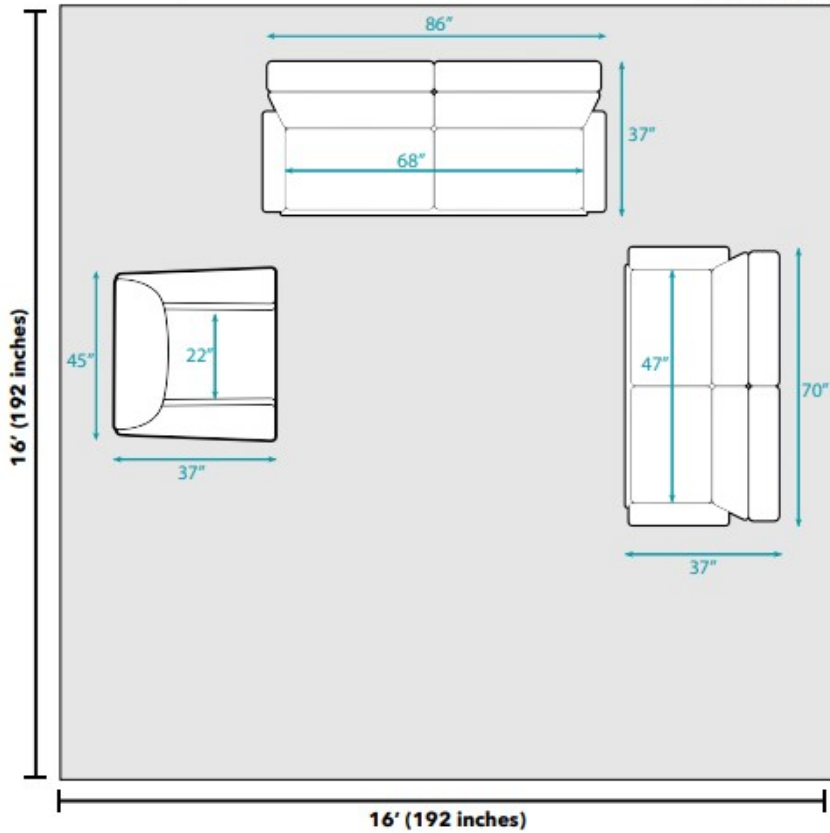

Abbyson™

Floor Plan

Cadence 3-piece 100% Top Grain Leather Set

Overall Dimensions:

- Sofa: 86" L x 37" W x 36" H
Inside seating length: 68"
- Loveseat: 70" L x 37" W x 36" H
Inside seating length: 47"
- Chair: 45" L x 37" W x 36" H
Inside seating length: 22"

Additional Dimensions:

- Seat Depth: 22"
- Seat Height: 19"
- Armrest Width: 13.5"
- Arm Height: 24"
- Leg Height: 5"

Door width required for delivery: 33"

National Average Living Room Size

As of 2023, Dimensions Guide estimates that the average living room is a 16x16 foot square. Depending on the size of your home, including the number of people in your household, it may make sense for your living room to be a different size or shape. All measurements are approximate and are provided for informational purposes only.