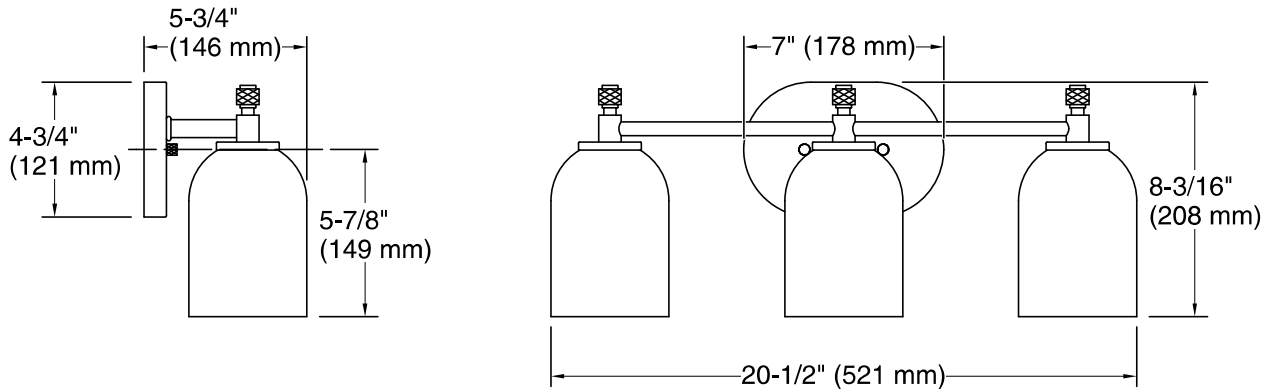

Features

- Dome-shaped shade in clear glass combines with knurled metal for a contemporary and classic design
- Sconces can be positioned up or down, depending on room setting
- Medium base (E26) socket, three clear A19 LED bulbs included
- Suitable for damp locations, per UL 1598
- Includes installation hardware

Required Electrical Service

One circuit required.

Lights: 120 V, 0.25 A, 60 Hz

Technical Information

All product dimensions are nominal.

Material: Steel, Glass, Aluminum

Number of Lights: 3

Lighting Type: Socket-based

Socket Type: E-26 Medium

Number of Shades: 3

Shade Type: Clear Glass

Hanging Type: Non-hanging

CRI ≥ 90

Height: -

Electrical component rating: Socket Rating: 60 Hz, 9 W, 900 Lumens

Notes