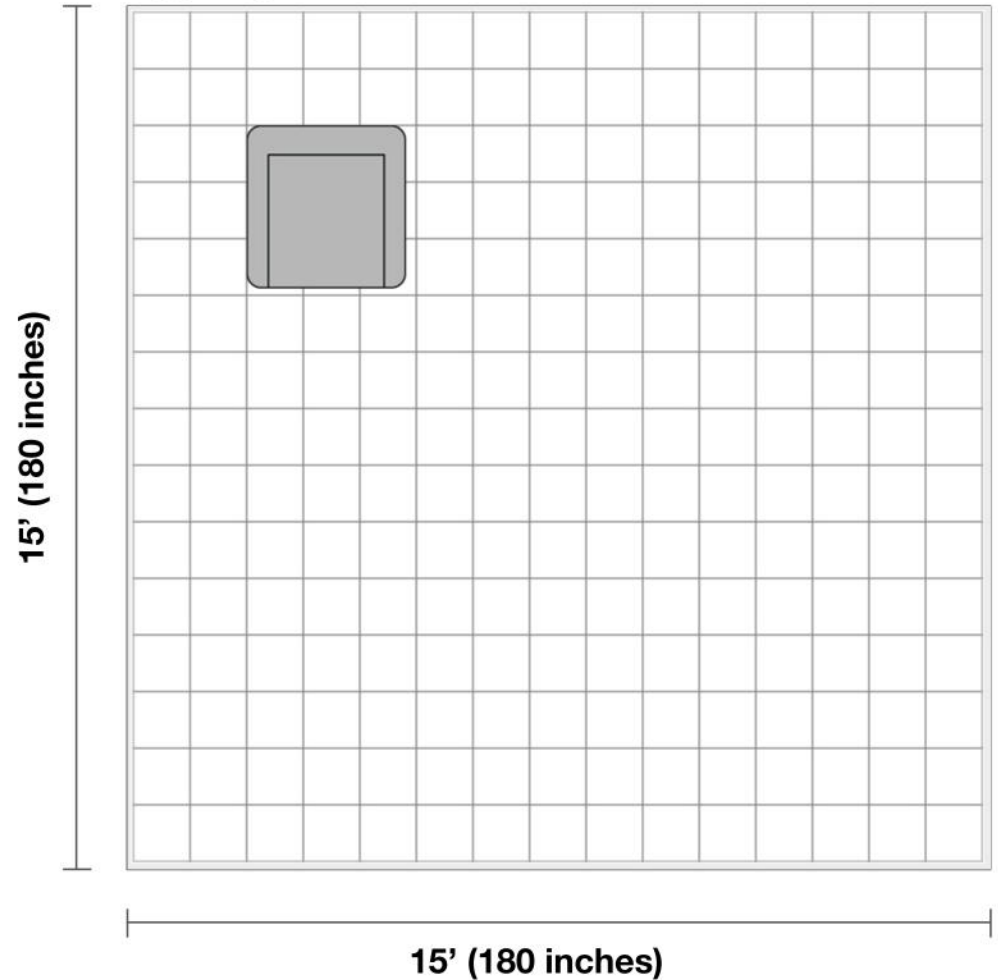

1549555 - Fabric Swivel Chair

Before purchasing your furniture, please measure your space and note all item measurements to ensure the item will fit your space.

General Dimensions:

Overall Dimensions: 33.8" L x 32.6" W x 28.7" H

Inside seating width: 21.2"

Additional Dimensions:

Armrests depth: 24"

Interior depth of the seat: 21.9"

Interior height of the seat: 17.7"

Room Plan:

Entry width required for delivery: 33.5"

Living Room Size

Living rooms vary in shapes and sizes. The layout is scaled to 15' x 15' for visual purposes.