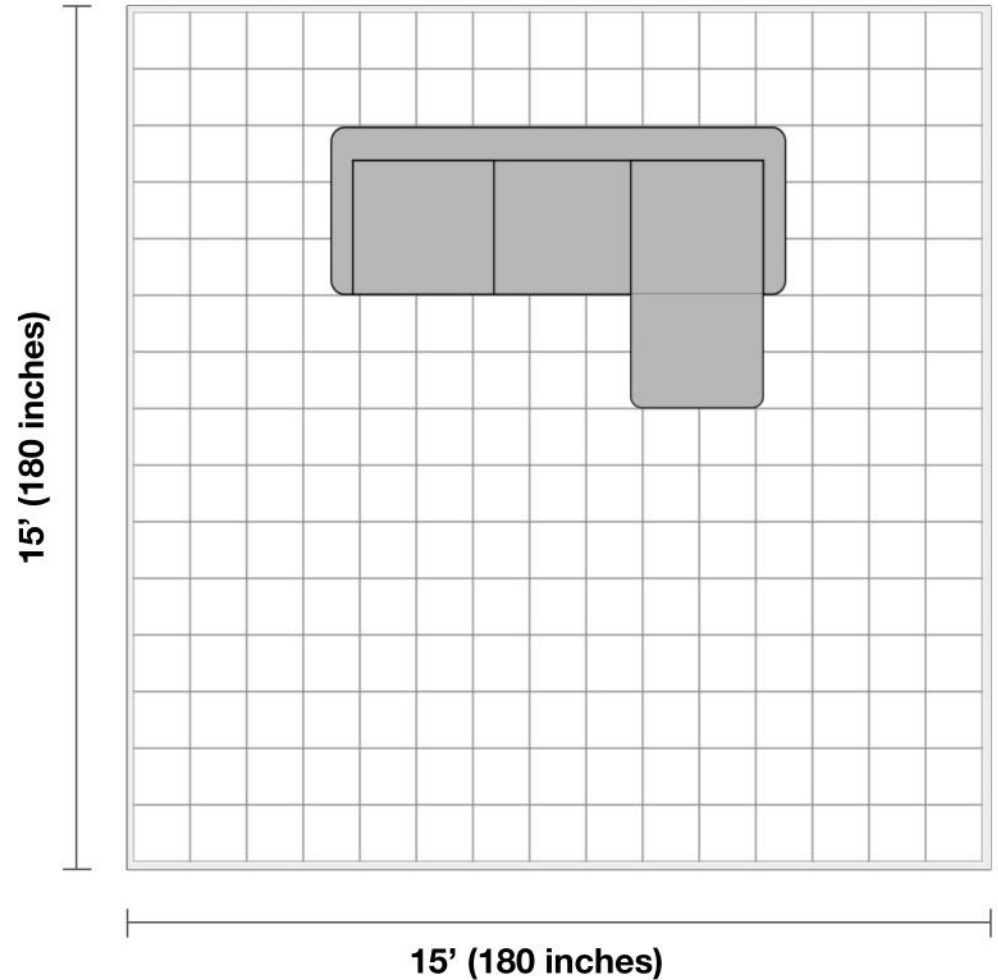

1570179 - Harstine 2-piece Sectional

Before purchasing your furniture, please measure your space and note all item measurements to ensure the item will fit your space.

General Dimensions:

Sectional: 97.2" L x 59" W x 32.2" H

Left Arm Facing Sofa: 63.5" L x 35" W x 32.2" H

Right Arm Facing Chaise: 33.6" L x 59" W x 32.2" H

Additional Dimensions:

Seat cushions are 23" deep and 18.2" high off the ground

Armrests are 4.5" wide and 26" high off the ground

Legs height: 6.7"

Room Plan:

Entry width required for delivery: 20.1"

Living Room Size

Living rooms vary in shapes and sizes. The layout is scaled to 15' x 15' for visual purposes.