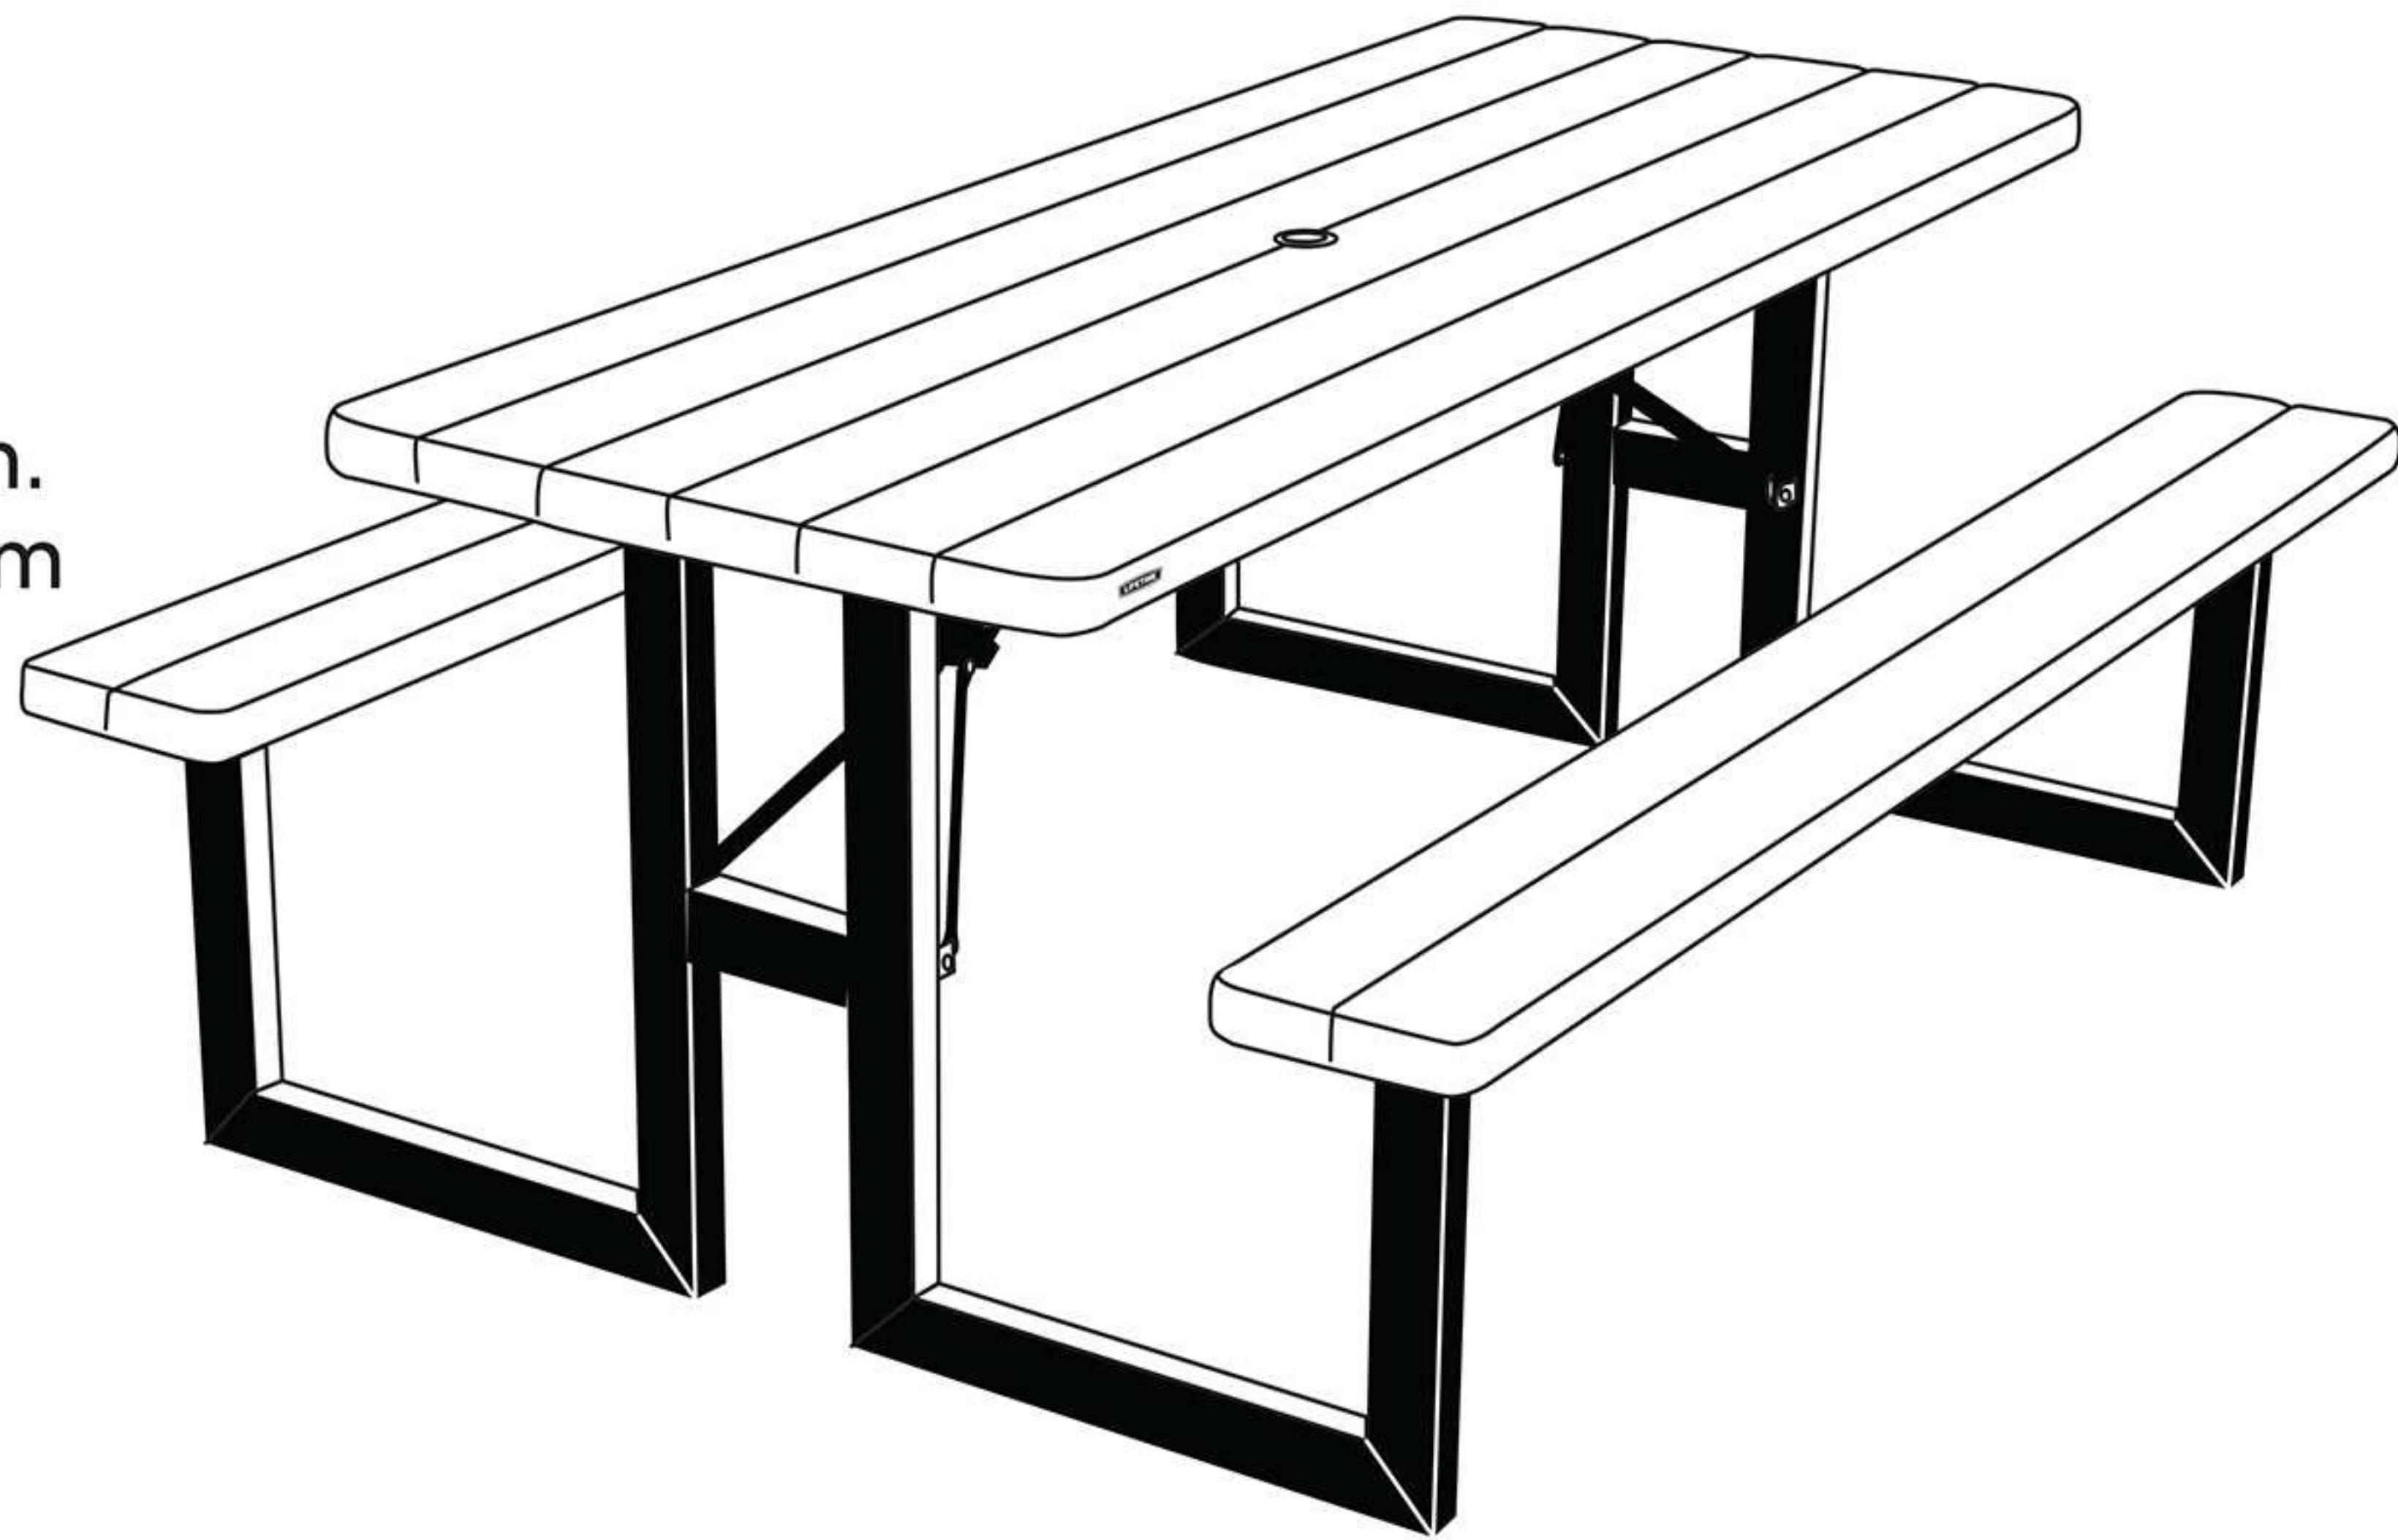

60359

6-Foot Craftsman Picnic Table (Wilson Gray/Black Sand)

29.5 in.
74,9 cm

18.6 in.
47,4 cm

29.1 in.
73,8 cm

9.1 in.
23 cm

71.9 in.
182,6 cm