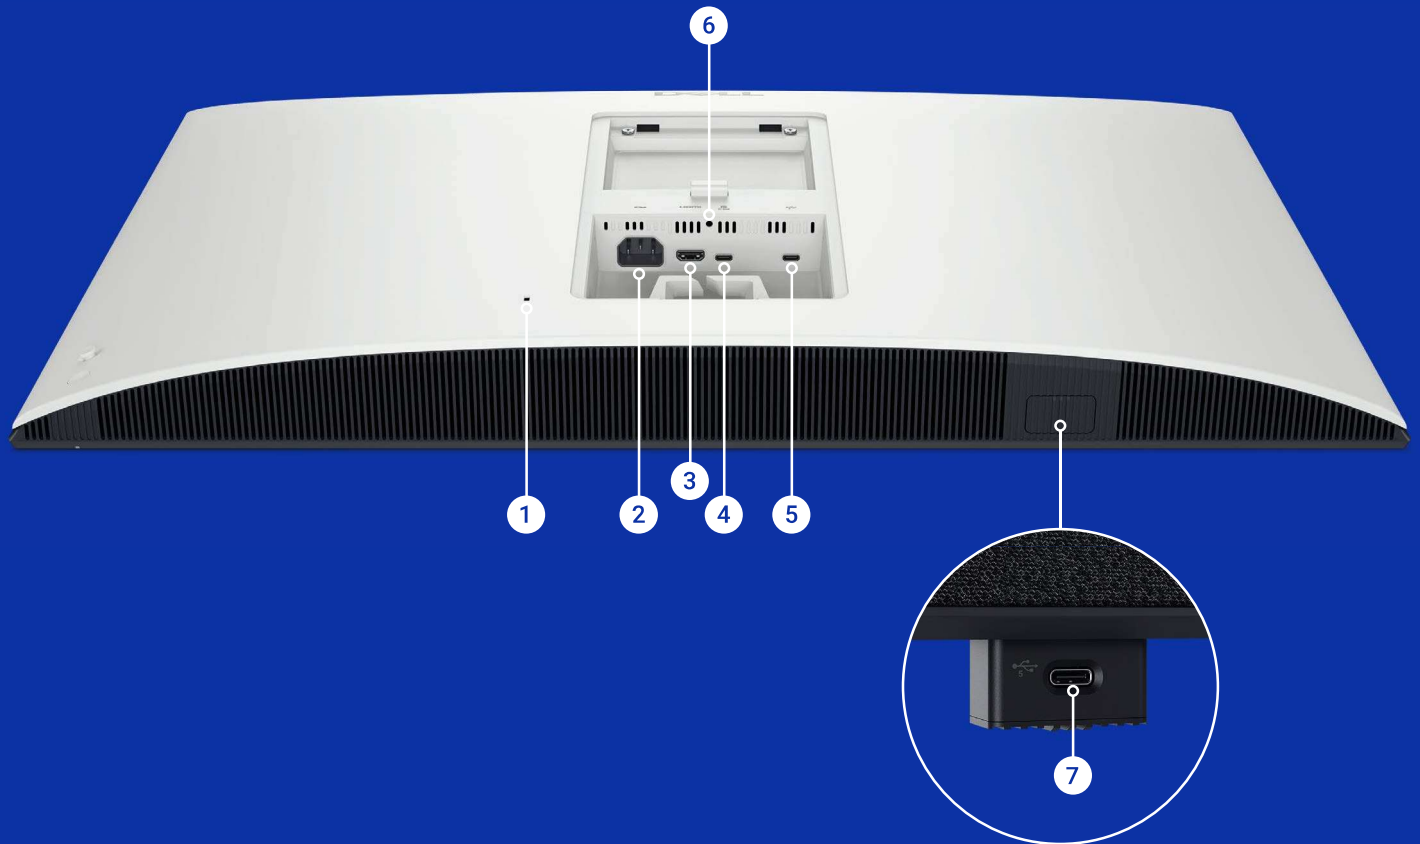

³ Based on internal analysis, January 2025. Recycled steel is in the monitor head.

⁴ Applicable to all new monitors launching in CY 2025. Recycled glass is present in monitor panel. Based on internal analysis, January 2025.

Ports & Slots

- 1 Security lock slot¹
- 2 Power connector
- 3 HDMI
- 4 USB-C 5Gbps upstream (DisplayPort 1.4 Alt Mode, Power delivery up to 90W)
- 5 USB-C 5Gbps downstream (Data only, Power delivery up to 15W)
- 6 Stand lock
- 7 USB-C 5Gbps downstream (Data only, Power delivery up to 15W)